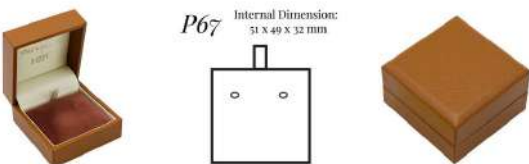

Part of the **Opera** Collection:

Internal Dimension (in mm): 51 x 49 x 32

Lift out pad with two holes, foam padded, covered fabric, base have bearer with ribbon lift

This product is shown with the following options:

A) Outside Cover Material: Brown Skivertex® SX131

B/C/D) Tooling: none

E) Front button fastener type: none

F) Inside lid top pad, joint & fillet base: Cream Silk SS1002

G) Inside Base Pad: Light Brown Velvet VT1116

H) Printed Logo Inside Lid: Gold FL02

[Read More](#)

SKU: P67