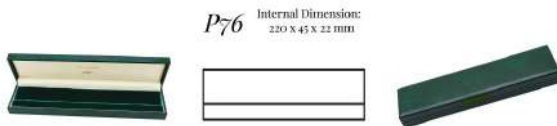

Part of the **Opera** Collection:

Internal Dimension (in mm): 220 x 45 x 22

Inner base wedge insert, fixed in base, covered fabric

This product is shown with the following options:

A) Outside Cover Material: Green Skivertex® SX125

B/C/D) Tooling: none

E) Front button fastener type: none

F) Inside lid top pad, joint & fillet base: Cream Silk SS1002

G) Inside Base Pad: Green Velvet VT1109

H) Printed Logo Inside Lid: Gold FL02

[Read More](#)

SKU: P76