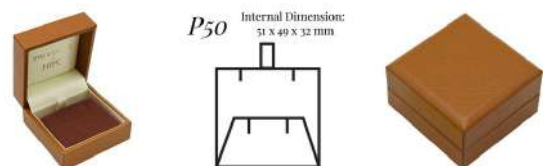

P50 SMALL FLAP EARRING CASE

Part of the **Opera** Collection:

Internal Dimension (in mm): 51 x 49 x 32

Insert lift out pad, foam padded, covered fabric slit for chain with ribbon lift

This product is shown with the following options:

A) Outside Cover Material: Brown Skivertex® SX131

B/C/D) Tooling: none

E) Front button fastener type: none

F) Inside lid top pad, joint & fillet base: Cream Silk SS1002

G) Inside Base Pad: Light Brown Velvet VT1116

H) Printed Logo Inside Lid: Gold FL02

[Read More](#)

SKU: P50