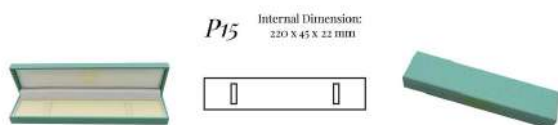

Part of the **Opera** Collection:

Internal Dimension (in mm): 220 x 45 x 22

Fixed insert with tins, foam padded, covered fabric

This product is shown with the following options:

A) Outside Cover Material: Green Skivertex® SX153

B/C/D) Tooling: none

E) Front button fastener type: none

F) Inside lid top pad, joint & fillet base: White Silk SS1001

G) Inside Base Pad: Ivory Velvet VT1101

H) Printed Logo Inside Lid: Gold FL02

[Read More](#)

SKU: P15