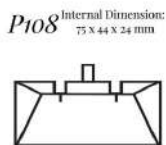

## P108 WEDGE EARRING CASE

Part of the **Opera** Collection:

Internal Dimension (in mm): 75 x 44 x 24

Insert lift out pad, covered fabric with ribbon lift

*This product is shown with the following options:*

## P11 DRESS SET CASE

Part of the **Opera** Collection:

Internal Dimension (in mm): 73 x 73 x 30

Insert lift out pad, covered fabric with ribbon lift

This product is shown with the following options:

A) Outside Cover Material: Green Skivertex® SX153