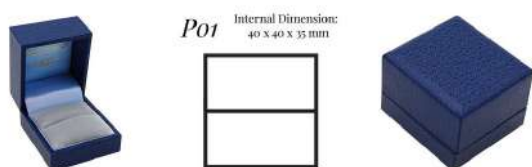

Part of the **Opera** Collection:

Internal Dimension (in mm): 40 x 40 x 35

Insert soft roll, foam padded, covered fabric, fixed in base

This product is shown with the following options:

A) Outside Cover Material: Blue Skivertex® SX147

B/C/D) Tooling: none

E) Front button fastener type: none

F) Inside lid top pad, joint & fillet base: Light Blue Silk SS1003

G) Inside Base Pad: Light Grey Velvet VT1120

H) Printed Logo Inside Lid: Gold FL02

[Read More](#)

SKU: P01