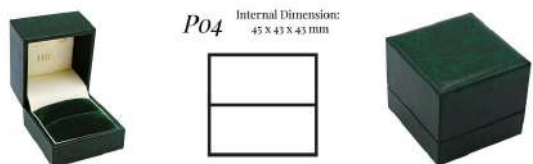

H) Printed Logo Inside Lid: Gold FL02

[Read More](#)

**SKU:** P04

P04 Internal Dimension:  
45 x 43 x 43 mm