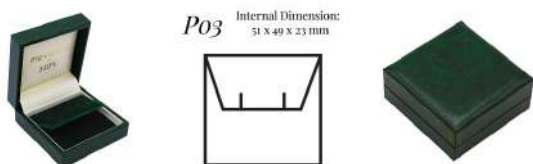

P03 Internal Dimension:
51 x 49 x 23 mm