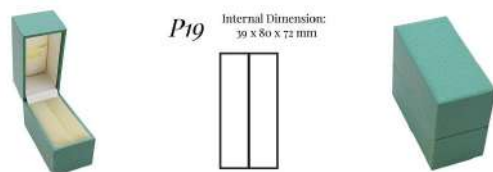

P19 BANGLE CASE

Part of the **Opera** Collection:

Internal Dimension (in mm): 39 x 80 x 72

Insert soft roll, foam padded, covered fabric, fixed in base

This product is shown with the following options:

A) Outside Cover Material: Green Skivertex® SX153

B/C/D) Tooling: none

E) Front button fastener type: none

F) Inside lid top pad, joint & fillet base: White Silk SS1001

G) Inside Base Pad: Ivory Velvet VT1101

H) Printed Logo Inside Lid: Gold FL02

[Read More](#)

SKU: P19