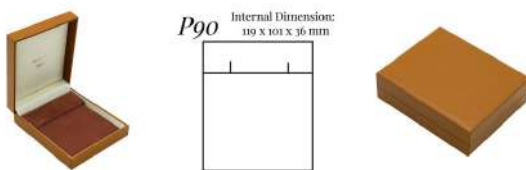

Part of the **Opera** Collection:

Internal Dimension (in mm): 119 x 101 x 36

Lift out pad, foam padded, covered fabric, with two holes

This product is shown with the following options:

A) Outside Cover Material: Brown Skivertex® SX131

B/C/D) Tooling: none

E) Front button fastener type: none

F) Inside lid top pad, joint & fillet base: Cream Silk SS1002

G) Inside Base Pad: Light Brown Velvet VT1116

H) Printed Logo Inside Lid: Gold FL02

[Read More](#)

SKU: P90