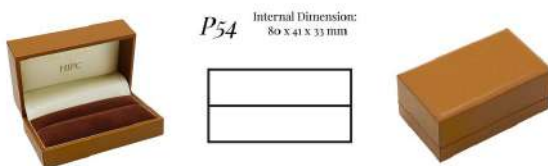

Part of the **Opera** Collection:

Internal Dimension (in mm): 80 x 41 x 33

Insert foam padded, covered fabric, fixed in base

This product is shown with the following options:

A) Outside Cover Material: Brown Skivertex® SX131

B/C/D) Tooling: none

E) Front button fastener type: none

F) Inside lid top pad, joint & fillet base: Cream Silk SS1002

G) Inside Base Pad: Light Brown Velvet VT1116

H) Printed Logo Inside Lid: Gold FL02

[Read More](#)

SKU: P54