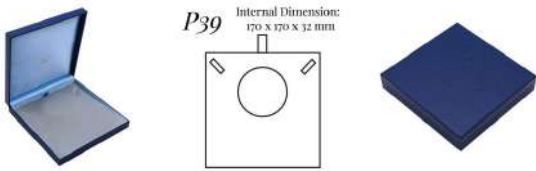

Part of the **Opera** Collection:

Internal Dimension (in mm): 170 x 170 x 32

Inner base lift out pad, raised neck with two tins, covered fabric with ribbon lift

This product is shown with the following options:

A) Outside Cover Material: Blue Skivertex® SX147

B/C/D) Tooling: none

E) Front button fastener type: none

F) Inside lid top pad, joint & fillet base: Light Blue Silk SS1003

G) Inside Base Pad: Light Grey Velvet VT1120

H) Printed Logo Inside Lid: Gold FL02

[Read More](#)

SKU: P39