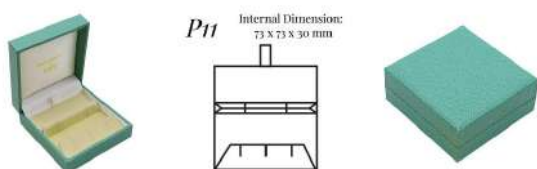

P11 DRESS SET CASE

Part of the **Opera** Collection:

Internal Dimension (in mm): 73 x 73 x 30

Insert lift out pad, covered fabric with ribbon lift

This product is shown with the following options:

A) Outside Cover Material: Green Skivertex® SX153

B/C/D) Tooling: none

E) Front button fastener type: none

F) Inside lid top pad, joint & fillet base: White Silk SS1001

G) Inside Base Pad: Ivory Velvet VT1101

H) Printed Logo Inside Lid: Gold FL02

[Read More](#)

SKU: P11