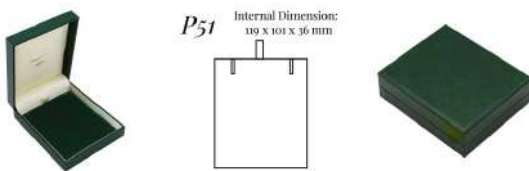

Part of the **Opera** Collection:

Internal Dimension (in mm): 119 x 101 x 36

Lift out pad, insert foam padded, covered fabric with ribbon lift two slit to hold chain

This product is shown with the following options:

A) Outside Cover Material: Green Skivertex® SX125

B/C/D) Tooling: none

E) Front button fastener type: none

F) Inside lid top pad, joint & fillet base: Cream Silk SS1002

G) Inside Base Pad: Green Velvet VT1109

H) Printed Logo Inside Lid: Gold FL02

[Read More](#)

SKU: P51