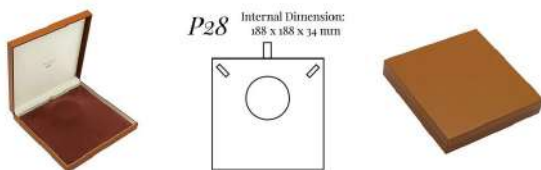

P28 LARGE NECKLACE CASE

Part of the **Opera** Collection:

Internal Dimension (in mm): 188 x 188 x 34

Inner base lift out pad, raised neck with two tins, covered fabric with ribbon lift

This product is shown with the following options:

A) Outside Cover Material: Brown Skivertex® SX131

B/C/D) Tooling: none

E) Front button fastener type: none

F) Inside lid top pad, joint & fillet base: Cream Silk SS1002

G) Inside Base Pad: Light Brown Velvet VT1116

H) Printed Logo Inside Lid: Gold FL02

[Read More](#)

SKU: P28