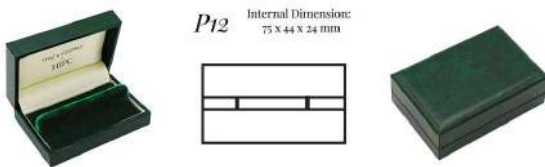

P12 BAR CUFFLINKS CASE

Part of the **Opera** Collection:

Internal Dimension (in mm): 75 x 44 x 24

Covered fabric, fixed in base

This product is shown with the following options:

A) Outside Cover Material: Green Skivertex® SX125

B/C/D) Tooling: none

E) Front button fastener type: none

F) Inside lid top pad, joint & fillet base: Cream Silk SS1002

G) Inside Base Pad: Green Velvet VT1109

H) Printed Logo Inside Lid: Gold FL02

[Read More](#)

SKU: P12