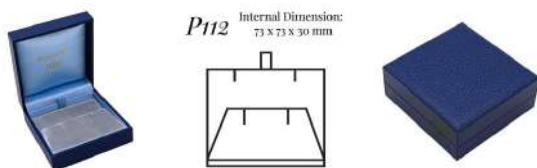

P112 PENDANT / EARRING CASE

Part of the **Opera** Collection:

Internal Dimension (in mm): 73 x 73 x 30

Insert lift out pad, foam padded, covered fabric, slit to hold chain with ribbon lift

This product is shown with the following options:

A) Outside Cover Material: Blue Skivertex® SX147

B/C/D) Tooling: none

E) Front button fastener type: none

F) Inside lid top pad, joint & fillet base: Light Blue Silk SS1003

G) Inside Base Pad: Light Grey Velvet VT1120

H) Printed Logo Inside Lid: Gold FL02

[Read More](#)

SKU: P112