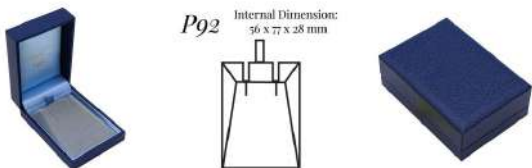

Part of the **Opera** Collection:

Internal Dimension (in mm): 56 x 77 x 28

Insert lift out pad, covered fabric with ribbon lift

This product is shown with the following options:

A) Outside Cover Material: Blue Skivertex® SX147

B/C/D) Tooling: none

E) Front button fastener type: none

F) Inside lid top pad, joint & fillet base: Light Blue Silk SS1003

G) Inside Base Pad: Light Grey Velvet VT1120

H) Printed Logo Inside Lid: Gold FL02

[Read More](#)

SKU: P92