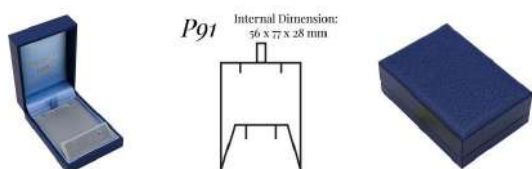

Part of the **Opera** Collection:

Internal Dimension (in mm): 56 x 77 x 28

Lift out pad, foam padded, covered fabric, slits for chain with ribbon lift

This product is shown with the following options:

A) Outside Cover Material: Blue Skivertex® SX147

B/C/D) Tooling: none

E) Front button fastener type: none

F) Inside lid top pad, joint & fillet base: Light Blue Silk SS1003

G) Inside Base Pad: Light Grey Velvet VT1120

H) Printed Logo Inside Lid: Gold FL02

[Read More](#)

SKU: P91