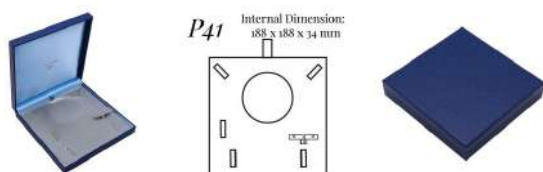

P41 LARGE SET CASE

Part of the **Opera** Collection:

Internal Dimension (in mm): 188 x 188 x 34

Inner base lift out pad raised neck with two tins, covered fabric with ribbon lift

This product is shown with the following options:

A) Outside Cover Material: Blue Skivertex® SX147

B/C/D) Tooling: none

E) Front button fastener type: none

F) Inside lid top pad, joint & fillet base: Light Blue Silk SS1003

G) Inside Base Pad: Light Grey Velvet VT1120

H) Printed Logo Inside Lid: Gold FL02

[Read More](#)

SKU: P41