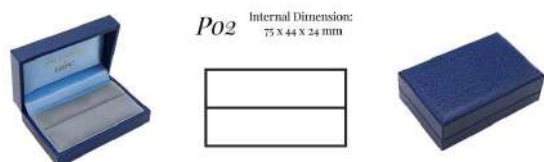

Part of the **Opera** Collection:

Internal Dimension (in mm): 75 x 44 x 24

Insert foam padded, covered fabric, fixed in base

This product is shown with the following options:

A) Outside Cover Material: Blue Skivertex® SX147

B/C/D) Tooling: none

E) Front button fastener type: none

F) Inside lid top pad, joint & fillet base: Light Blue Silk SS1003

G) Inside Base Pad: Light Grey Velvet VT1120

H) Printed Logo Inside Lid: Gold FL02

[Read More](#)

SKU: P02