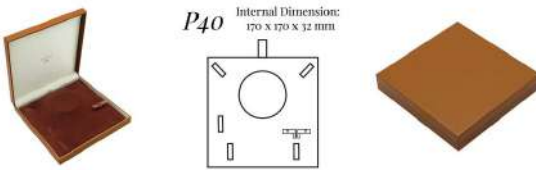

Part of the **Opera** Collection:

Internal Dimension (in mm): 170 x 170 x 32

Inner base lift out pad raised neck with two tins, covered fabric with ribbon lift

This product is shown with the following options:

A) Outside Cover Material: Brown Skivertex® SX131

B/C/D) Tooling: none

E) Front button fastener type: none

F) Inside lid top pad, joint & fillet base: Cream Silk SS1002

G) Inside Base Pad: Light Brown Velvet VT1116

H) Printed Logo Inside Lid: Gold FL02

[Read More](#)

SKU: P40