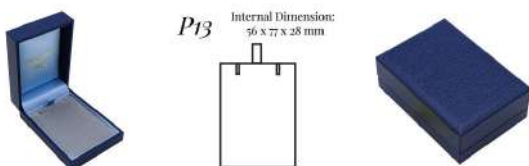

P13 PENDANT CASE

Part of the **Opera** Collection:

Internal Dimension (in mm): 56 x 77 x 28

Insert lift out pad, foam padded, covered fabric with ribbon lift two slits to hold chain

This product is shown with the following options:

A) Outside Cover Material: Blue Skivertex® SX147

B/C/D) Tooling: none

E) Front button fastener type: none

F) Inside lid top pad, joint & fillet base: Light Blue Silk SS1003

G) Inside Base Pad: Light Grey Velvet VT1120

H) Printed Logo Inside Lid: Gold FL02

[Read More](#)

SKU: P13