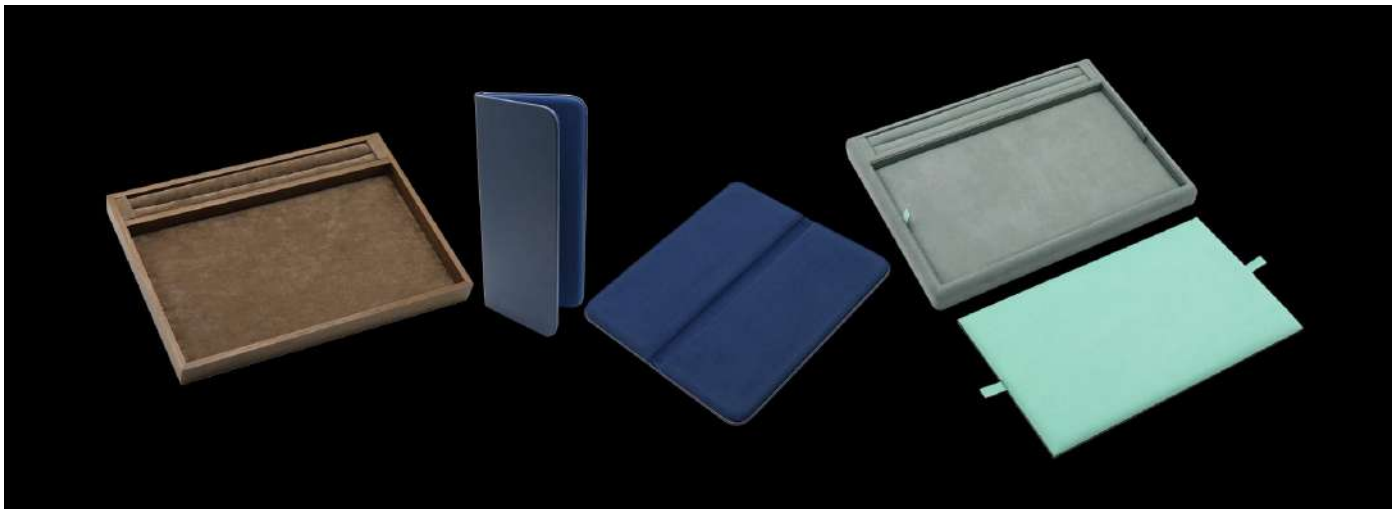

## Table of Contents

<b>Sovereign Counter Trays Collection</b> .....	2
SA001 Large Counter Serving Tray .....	3
SA002 Medium Counter Serving Tray .....	3
SA003 Small Counter Serving Tray .....	3
SA004 Medium Counter Serving Tray .....	4
SA005 Plain Counter Serving Tray .....	4
SA006 Large Counter Serving Tray .....	5
SA007 Counter Serving Tray .....	6
SA008 Serving Tray .....	6
SA009 Octagonal Serving Tray .....	7
SA010 Serving Tray .....	7
SA011 Serving Tray .....	8
SA012 Fold-Up Book Style Counter Pad .....	8

## SA001 LARGE COUNTER SERVING TRAY

Part of the **Sovereign** Collection:

Outside Tray Dimension (in mm): 335 x 252 x 25

Inner Pad Size (in mm): 312 x 192

Large counter serving tray. The tray has a fixed soft ring bar and a flat padded removable pad; the lift out pad is double faced allowing you to have one colour fabric on the other side so as to help show off the jewellery at its best using the best colour for the piece presented; your logo can be printed on the lift out pad on both sides if required