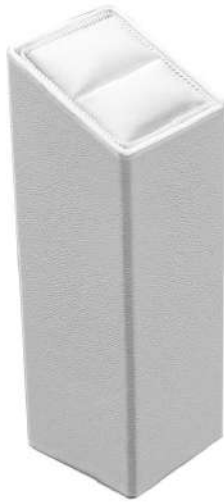

CER145 MEDIUM COLUMN RING

Part of the **Amethyst** Display Collection:

External Dimension (in mm): 35 x 35 x 88

Sloping Height (in mm): 74

Medium square corner single ring display column with soft roll insert to hold ring in place, the display is angled from front to back to better show off the ring

This product is shown with the following customization options:

-> Outside Cover Material: White Leatherlux LX425

-> Underside Cover Material: White Skiverlite SE221

[Read More](#)

SKU: CER145

CER145

External Dimension:
35 x 35 x 88 mm
Sloping Height: 74 mm

CER146 LARGE COLUMN RING

Part of the **Amethyst** Display Collection:

External Dimension (in mm): 35 x 35 x 103

Sloping Height (in mm): 88

Large square corner single ring display column with soft roll insert to hold ring in place, the display is angled from front to back to better show off the ring