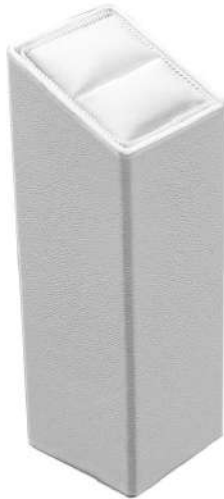

External Dimension:  
35 x 35 x 88 mm  
Sloping Height: 74 mm