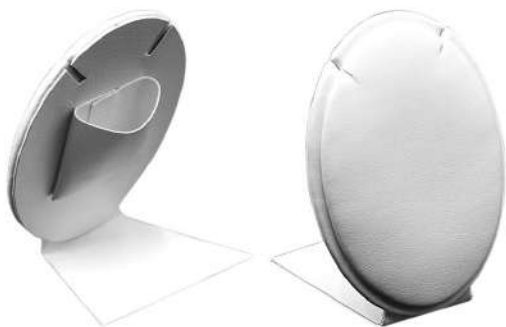

CER160 OVAL PENDANT DISPLAY STAND

Part of the **Amethyst** Display Collection:

External Dimension (in mm): 63 x 90

Base (in mm): 45

Oval single pendant display stand with two slots to hold the neck chain in place, the excess chain is held in place in a pocket at the back of the display stand

This product is shown with the following customization options:

-> Outside Cover Material: White Leatherlux LX425

-> Underside Cover Material: White Skiverlite SE221

[Read More](#)

SKU: CER160