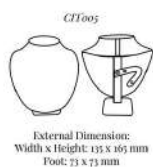

CIT001 TALL NECKLACE BUST

Part of the **Citrine** Display Collection:

Width x Height Dimension (in mm): 190 x 265

Foot (in mm): 84 x 102

Tall necklace bust display with strap and press stud fastener attached to rear leg to hold necklace chain in place

SKU: CIT004

CIT005 MINI NECKLACE BUST

Part of the **Citrine** Display Collection:

Width x Height Dimension (in mm): 135 x 165

Foot (in mm): 73 x 73

Mini necklace bust display with strap and press stud fastener attached to rear leg to hold necklace chain in place

SKU: CIT005

CIT006 SINGLE RING STAND

Part of the **Citrine** Display Collection:

External Dimension (in mm): 50 x 50 x 45

Single ring display, inner pad with ring slot, set in frame, complete with back strut

Part of the **Citrine** Display Collection:

Base Dimension (in mm): 50 x 42

Height Top to Base (in mm): 70

Ring post display angled down to allow for different ring sizes

This product is shown with the following options: