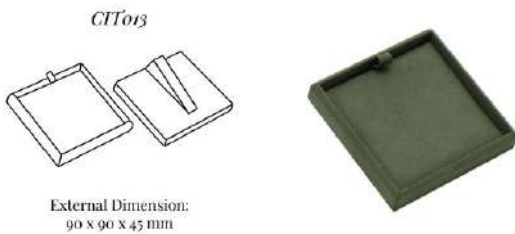

CIT013 SINGLE PENDANT DISPLAY PAD

Part of the **Citrine** Display Collection:

External Dimension (in mm): 90 x 90 x 45

Single pendant or brooch display pad, set in frame with back strut

This product is shown with the following options:

-> Outside Cover Material: Sage Green Faux Suede FE1637

-> Underside (Back, Strut) Material: Green Skiverlite SE225

[Read More](#)

SKU: CIT013

CIT014 PENDANT OR BROOCH STAND

Part of the **Citrine** Display Collection:

External Dimension (in mm): 90 x 40

Height Top to Base (in mm): 110

Shaped single pendant or brooch display, padded front to take pin complete with back strut

This product is shown with the following options:

-> Outside Cover Material: Sage Green Faux Suede FE1637

-> Underside (Back, Strut) Material: Green Skiverlite SE225

[Read More](#)

SKU: CIT014