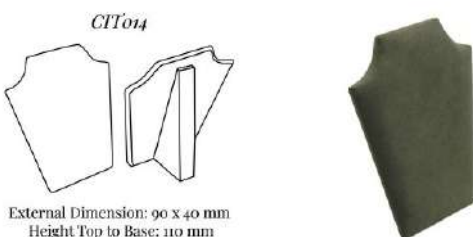

CIT013 SINGLE PENDANT DISPLAY PAD

Part of the **Citrine** Display Collection:

External Dimension (in mm): 90 x 90 x 45

Single pendant or brooch display pad, set in frame with back strut

This product is shown with the following options:

-> Outside Cover Material: Sage Green Faux Suede FE1637

-> Underside (Back, Strut) Material: Green Skiverlite SE225

[Read More](#)

SKU: CIT013

CIT014 PENDANT OR BROOCH STAND

Part of the **Citrine** Display Collection:

External Dimension (in mm): 90 x 40

Height Top to Base (in mm): 110

Shaped single pendant or brooch display, padded front to take pin complete with back strut

This product is shown with the following options:

-> Outside Cover Material: Sage Green Faux Suede FE1637

-> Underside (Back, Strut) Material: Green Skiverlite SE225

[Read More](#)

SKU: CIT014