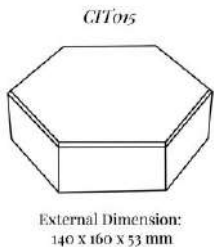

CIT015 HEXAGONAL BASE BLOCK

Part of the **Citrine** Display Collection:

External Dimension (in mm): 140 x 160 x 53

Hexagonal base raiser block for use in counter or window display

This product is shown with the following options:

-> Outside Cover Material: Sage Green Faux Suede FE1637

-> Underside (Base) Material: Green Skiverlite SE225

[Read More](#)

SKU: CIT015

CIT016 OBLONG BASE BLOCK

Part of the **Citrine** Display Collection:

External Dimension (in mm): 103 x 78 x 80

Oblong base raiser block for use in counter or window display

This product is shown with the following options:

-> Outside Cover Material: Sage Green Faux Suede FE1637

-> Underside (Base) Material: Green Skiverlite SE225

[Read More](#)

SKU: CIT016