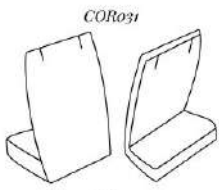

External Dimension:
Width x Height: 90 x 122 mm
Front to Back: 65 mm