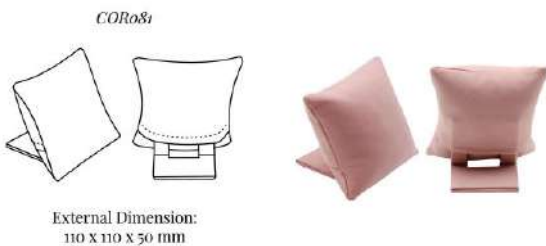

Part of the **Coral** Display Collection, Jewelry Display:
External Dimension (in mm): 110 x 110 x 50

Large cushion display supported by a removable back strut to hold cushion in position to hold different items of jewellery

This product is shown with the following options:
-> Outside Cover Material: Pink Faux Suede FE1629

[Read More](#)

SKU: COR081