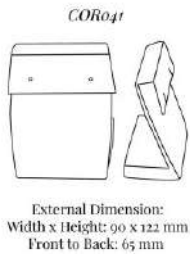

COR050 CURVED BRACELET DISPLAY

Part of the **Coral** Display Collection, Jewelry Display:
External Dimension (in mm): 232 x 37 x 52

Curved bracelet display to hold single bracelet, the display top pad has two elastic loops one at each end of the display to hold the bracelet in position, a stitched edge line can be added to the top pad if requested

This product is shown with the following options:

- -> Outside Cover Material: Purple Faux Suede FE1612
- -> Underside (Base) Material: Purple Skivertex® SX115
- -> Fastener Type: Black Elastic on both ends

[Read More](#)

SKU: COR050