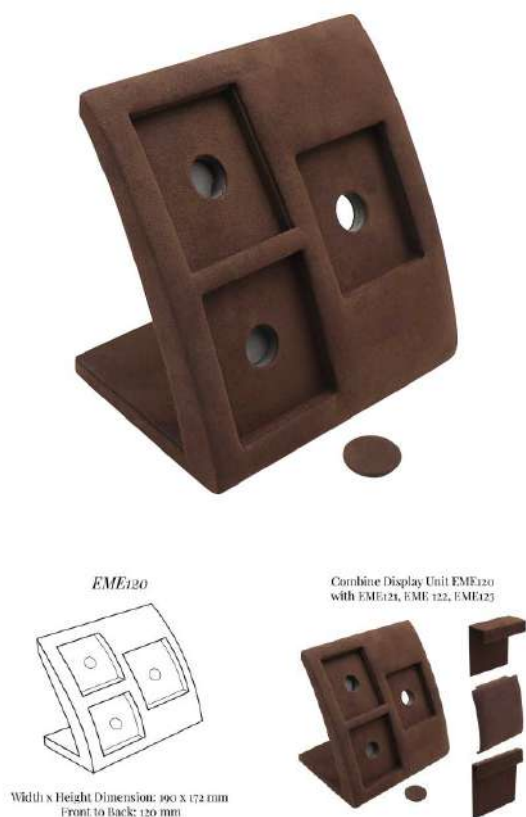

EME120 DISPLAY UNIT WITH THREE SECTIONS

Part of the **Emerald** Collection:

Width & Height Dimension (in mm): 190 x 172

Front to Back (in mm): 120

Display unit with three sections to hold removable insert pads; exterior cover material and colour can be selected from several available swatches

For Removable Insert Pad, see [EME121](#), [EME122](#) and [EME123](#)

This product is shown with the following options:

- -> Exterior Cover Material: Brown Faux Suede FE1602
- -> Base Material: Brown Skivertex® SX104

[Read More](#)

SKU: EME120