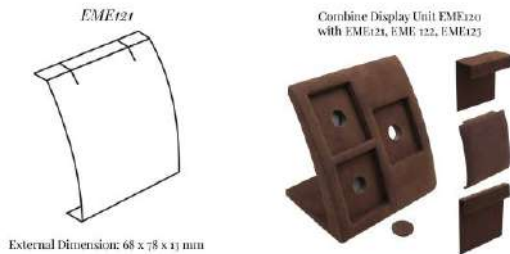

EME121 INSERT PENDANT PAD (FITS EME120)

Part of the **Emerald Jewellery Display Collection**:
External Dimension (in mm): 68 x 78 x 13

Inner pendant pad to fit into display unit EME120; the insert can be a contrasting colour to the display unit; cover material and colour can be selected from several available swatches

Fits in Display Unit [EME120](#)

This product is shown with the following options:
-> Exterieur Cover Material: Brown Faux Suede FE1602
-> Back Cover Material: Brown Skivertex® SX104

[Read More](#)

SKU: EME121