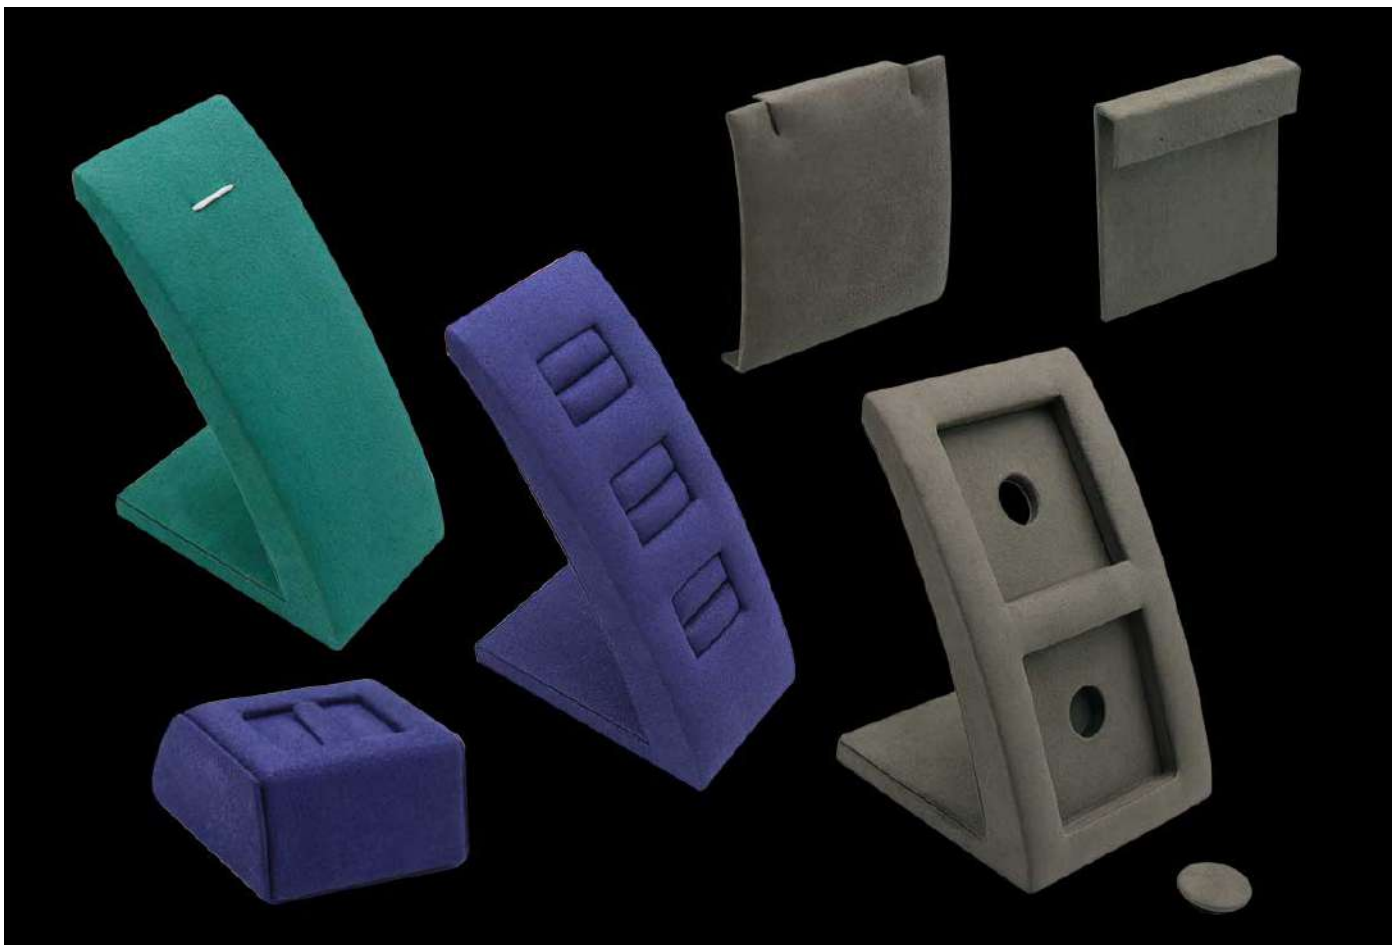

## Table of Contents

<b>EME001 Three on Ring Display w/ Clip</b> .....	<b>3</b>
<b>EME010 Three on Ring Display, Soft-Roll</b> .....	<b>3</b>
<b>EME020 Bracelet Display Stand</b> .....	<b>3</b>
<b>EME021 Narrow Bracelet Display Stand</b> .....	<b>4</b>
<b>EME030 Four Pair Stud Earrings Display</b> .....	<b>4</b>
<b>EME040 Small Single Ring Display, Soft-Roll</b> .....	<b>5</b>
<b>EME041 Medium Single Ring Display, Soft-Roll</b> .....	<b>5</b>
<b>EME042 Tall Single Ring Display, Soft-Roll</b> .....	<b>6</b>
<b>EME050 Small Single Ring Display w/ Clip</b> .....	<b>6</b>
<b>EME051 Medium Single Ring Display w/ Clip</b> .....	<b>7</b>
<b>EME052 Tall Single Ring Display w/ Clip</b> .....	<b>7</b>
<b>EME060 Four on Ring Display, Soft-Roll</b> .....	<b>8</b>
<b>EME070 Four on Ring Display w/ Clip</b> .....	<b>8</b>
<b>EME080 Necklace Display</b> .....	<b>9</b>
<b>EME090 Display Unit with Two Sections</b> .....	<b>9</b>
<b>EME091 Insert Flap Earrings Pad (fits EME090)</b> .....	<b>10</b>
<b>EME092 Insert Pendant Pad (fits EME090)</b> .....	<b>10</b>
<b>EME110 Display Unit with One Section</b> .....	<b>11</b>
<b>EME111 Insert Pendant Pad (fits EME110)</b> .....	<b>11</b>
<b>EME120 Display Unit with Three Sections</b> .....	<b>12</b>
<b>EME121 Insert Pendant Pad (fits EME120)</b> .....	<b>12</b>
<b>EME122 Insert Drop Earrings Pad (fits EME120)</b> .....	<b>13</b>
<b>EME123 Insert Flap Earrings Pad (fits EME120)</b> .....	<b>13</b>
<b>EME130 Large Raiser Block Display</b> .....	<b>14</b>
<b>EME131 Medium Raiser Block Display</b> .....	<b>14</b>
<b>EME132 Small Raiser Block Display</b> .....	<b>15</b>

# HiPC

*Luxury Jewellery Boxes & Display*

## EME001 THREE ON RING DISPLAY W/ CLIP

Part of the **Emerald Jewellery Displays Collection**:  
Width x Height Dimension (in mm): 75 x 172  
Front to Back (in mm): 120

Three on ring display with fabric covered clip to hold rings; exterior cover material and colour can be selected from several available swatches