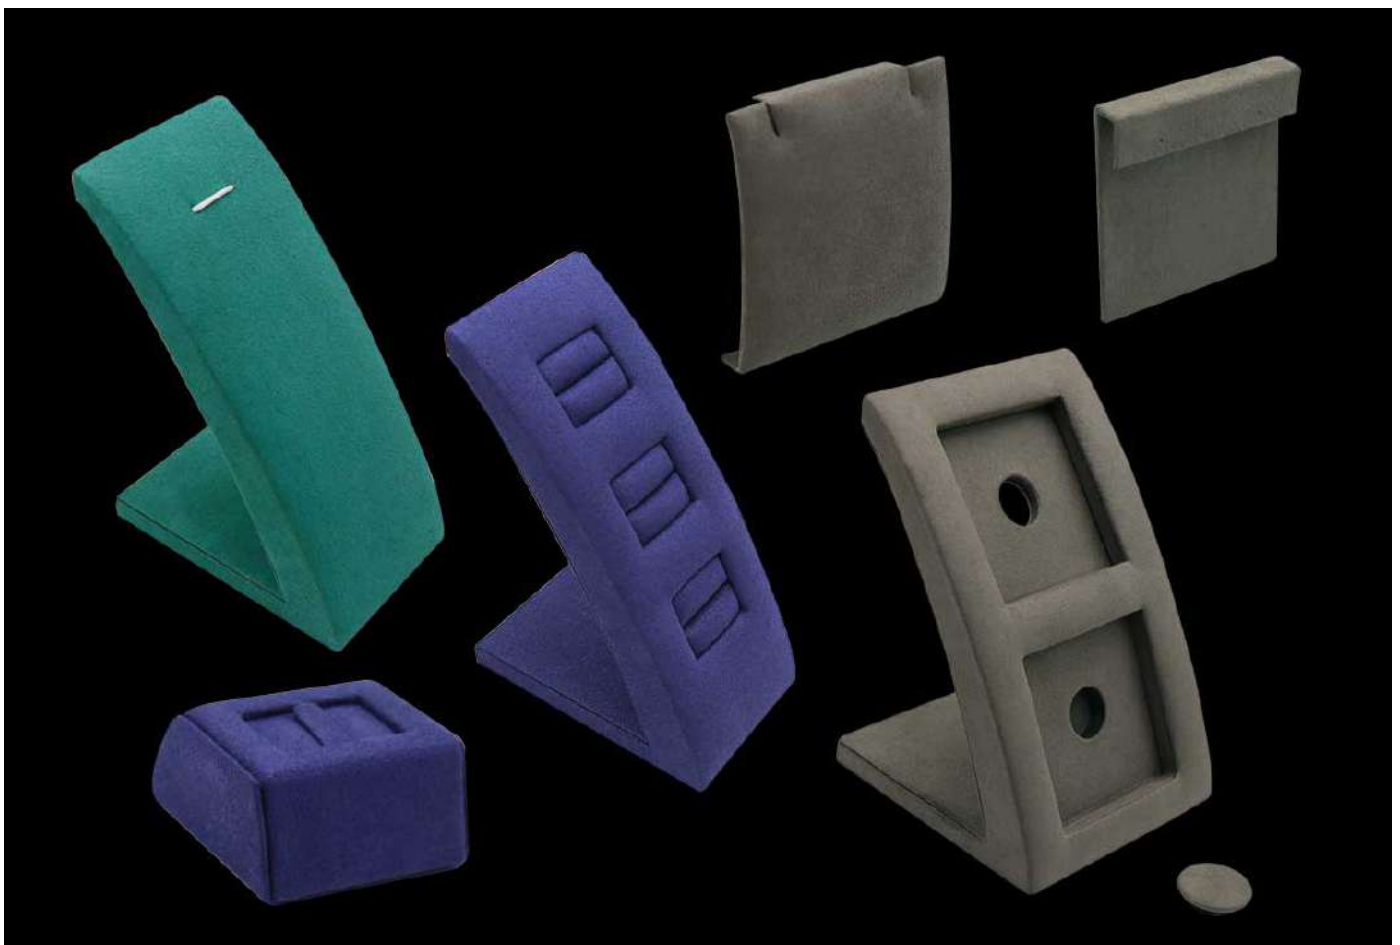

THE ART OF LUXURY PACKAGING

Table of Contents

Emerald Display Collection	2
EME001 Three on Ring Clip Display	3
EME010 Three on Ring Soft-Roll Display	3
EME020 Bracelet Display Stand	4
EME021 Narrow Bracelet Display Stand	4
EME030 Four Pair Stud Earring Display	5
EME040 Small Single Ring Soft Roll Display	5
EME041 Medium Single Ring Soft Roll Display	6
EME042 Tall Single Ring Soft Roll Display	6
EME050 Small Single Ring Clip Display	7
EME051 Medium Single Ring Clip Display	7
EME052 Tall Single Ring Clip Display	8
EME060 Four on Ring Soft-Roll Display	8
EME070 Four on Ring Clip Display	9
EME080 Necklace Display	9
EME090 Display Unit with Two Sections	10
EME091 Insert Flap Earring Pad (fits EME090)	10
EME092 Insert Pendant Pad (fits EME090)	11
EME110 Display Unit with One Section	11
EME111 Insert Pendant Pad (fits EME110)	12
EME120 Display Unit with Three Sections	12
EME121 Insert Pendant Pad (fits EME120)	13
EME122 Insert Drop Earrings Pad (fits EME120)	13
EME123 Insert Flap Earring Pad (fits EME120)	14
EME130 Large Block Raiser Display	14
EME131 Medium Block Raiser Display	15
EME132 Small Block Raiser Display	15

HiPC

Luxury Jewellery Boxes & Display

EMERALD DISPLAY COLLECTION

The display fittings of our Emerald Collection will help to show off your precious jewels at their best. The display pieces are perfect to be used in windows or in-store display cabinets. The luxurious Faux Suede material as outside cover is used for the items of this collection.

EME001 THREE ON RING CLIP DISPLAY

Part of the **Emerald** Collection:

Width x Height Dimension (in mm): 75 x 172

Front to Back (in mm): 120

Three on ring display with fabric covered clip to hold rings; exterior cover material and colour can be selected from several available swatches