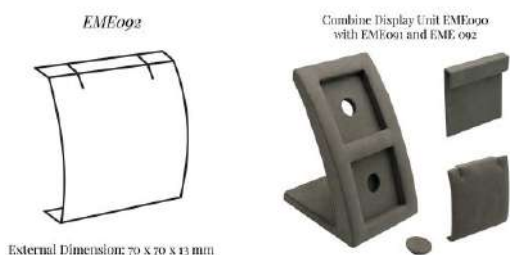

EME092 INSERT PENDANT PAD (FITS EME090)

Part of the **Emerald** Collection:

External Dimension (in mm): 70 x 70 x 13

Inner pendant style pad to fit into display unit EME090; the insert can be a contrasting colour to the display unit; cover material and colour can be selected from several available swatches

Fits in Display Unit [EME090](#)

This product is shown with the following options:

- -> Exterior Cover Material: Grey Faux Suede FE1604
- -> Back Cover Material: Light Grey Skivertex® SX103

[Read More](#)

SKU: EME092