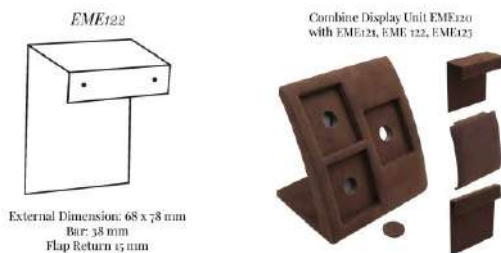

EME122 INSERT DROP EARRINGS PAD (FITS EME120)

Part of the **Emerald Display Collection**:
External Dimension (in mm): 68 x 78
Bar (in mm): 38
Flap Return 9in mm): 15

Inner drop earrings pad to fit into display unit EME120; the insert can be a contrasting colour to the display unit; cover material and colour can be selected from several available swatches

Fits in Display Unit [EME120](#)

This product is shown with the following options:
-> Exterieur Cover Material: Brown Faux Suede FE1602
-> Back Cover Material: Brown Skivertex® SX104

[Read More](#)

SKU: EME122