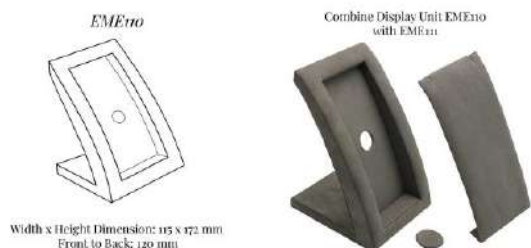

EME110 DISPLAY UNIT WITH ONE SECTION

Part of the **Emerald** Collection:

Width & Height Dimension (in mm): 115 x 172

Front to Back (in mm): 120

Display unit with one section to hold removable insert pad; exterior cover material and colour can be selected from several available swatches

For Removable Insert Pad, see [EME111](#)

This product is shown with the following options:

- -> Exterior Cover Material: Grey Faux Suede FE1604
- -> Base Material: Light Grey Skivertex® SX103

[Read More](#)

SKU: EME110