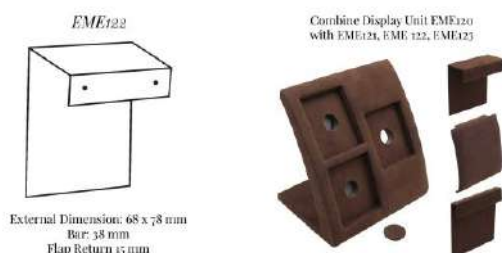

EME123 INSERT FLAP EARRING PAD (FITS EME120)

Part of the **Emerald** Collection:

External Dimension (in mm): 68 x 78

Flap Return (in mm): 15

Inner flap style earring pad to fit into display unit EME120; the insert can be a contrasting colour to the display unit; cover material and colour can be selected from several available swatches