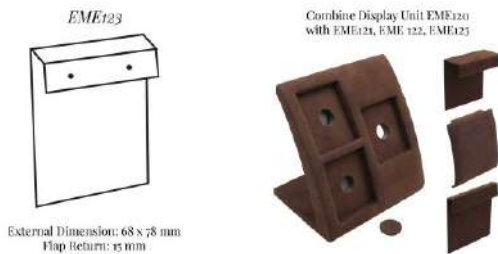

External Dimension: 68 x 78 mm
Flap Return: 15 mm

EME130 LARGE BLOCK RAISER DISPLAY

Part of the **Emerald** Collection:

External Dimension (in mm): 248 x 212 x 122

Large block raiser display designed for the display pieces to stand on; exterior cover material and colour can be selected from several available swatches