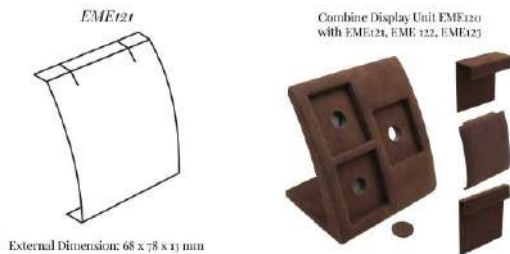

EME122 INSERT DROP EARRINGS PAD (FITS EME120)

Part of the **Emerald** Collection:

External Dimension (in mm): 68 x 78

Bar (in mm): 38

Flap Return 9in mm): 15

Inner drop earrings style pad to fit into display unit EME120; the insert can be a contrasting colour to the display unit; cover material and colour can be selected from several available swatches