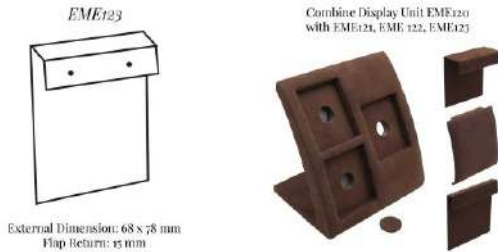

External Dimension: 68 x 78 mm
Flap Return: 15 mm