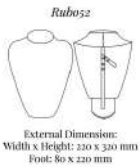

SKU: RUB051

RUB052 NECK BUST DISPLAY

Part of the **Ruby Jewellery Display Collection**:

External Dimension (in mm): 220 x 320 (Width x Height)

Foot (in mm): 80 x 220

The neck bust display has a removable strap attached to the rear back leg of the display. This allows some adjustment as to the position of the necklace on display by moving the strap up or down; the strap is fixed by a press stud fixing.

RUB053 NECK BUST DISPLAY

Part of the **Ruby Jewellery Display Collection**:

External Dimension (in mm): 175 x 140 (Width x Height)

Foot (in mm): 60 x 140

The neck bust display has a removable strap attached to the rear back leg of the display. This allows some adjustment as to the position of the necklace on display by moving the strap up or down; the strap is fixed by a press stud fixing.