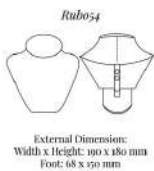

RUB054 NECK BUST DISPLAY

Part of the **Ruby Display Collection**:

External Dimension (in mm): 190 x 180 (Width x Height)

Foot (in mm): 68 x 150

The neck display has a removable strap attached to the rear back leg of the display. This allows some adjustment as to the position of the necklace on display by moving the strap up or down; the strap is fixed by a press stud fixing.

This product is shown with the following options:

-> Outside Cover Material: Orange Faux Suede FE1632

-> Underside (Base and Back) Material: Orange Skivertex® SX182

-> Fastener Type: Stud Press M30

[Read More](#)

SKU: RUB054

RUB055 NECK BUST DISPLAY

Part of the **Ruby Display Collection**:

External Dimension (in mm): 200 x 240 (Width x Height)

Foot (in mm): 68 x 150

The neck display has a removable strap attached to the rear back leg of the display. This allows some adjustment as to the position of the necklace on display by moving the strap up or down; the strap is fixed by a press stud fixing.

This product is shown with the following options:

-> Outside Cover Material: Orange Faux Suede FE1632

-> Underside (Base and Back) Material: Orange Skivertex® SX182

-> Fastener Type: Stud Press M30

[Read More](#)

SKU: RUB055