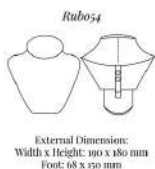

SKU: RUB053

RUB054 NECK BUST DISPLAY

Part of the **Ruby Jewellery Display Collection:**

External Dimension (in mm): 190 x 180 (Width x Height)

Foot (in mm): 68 x 150

The neck bust display has a removable strap attached to the rear back leg of the display. This allows some adjustment as to the position of the necklace on display by moving the strap up or down; the strap is fixed by a press stud fixing.

SKU: RUB054

RUB055 NECK BUST DISPLAY

Part of the **Ruby Jewellery Display Collection:**

External Dimension (in mm): 200 x 240 (Width x Height)

Foot (in mm): 68 x 150

The neck bust display has a removable strap attached to the rear back leg of the display. This allows some adjustment as to the position of the necklace on display by moving the strap up or down; the strap is fixed by a press stud fixing.