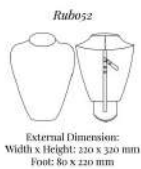

RUB052 NECK BUST DISPLAY

Part of the **Ruby Display Collection**:

External Dimension (in mm): 220 x 320 (Width x Height)

Foot (in mm): 80 x 220

The neck display has a removable strap attached to the rear back leg of the display. This allows some adjustment as to the position of the necklace on display by moving the strap up or down; the strap is fixed by a press stud fixing.

This product is shown with the following options:

-> Outside Cover Material: Yellow Faux Suede FE1611

-> Underside (Base) Material: Beige Skivertex® SX181

-> Fastener Type: Stud Press M30

[Read More](#)

SKU: RUB052

RUB053 NECK BUST DISPLAY

Part of the **Ruby Display Collection**:

External Dimension (in mm): 175 x 140 (Width x Height)

Foot (in mm): 60 x 140

The neck display has a removable strap attached to the rear back leg of the display. This allows some adjustment as to the position of the necklace on display by moving the strap up or down; the strap is fixed by a press stud fixing.

This product is shown with the following options:

-> Outside Cover Material: Yellow Faux Suede FE1611

-> Underside (Base and Back) Material: Beige Skivertex® SX181

-> Fastener Type: Stud Press M30

[Read More](#)

SKU: RUB053