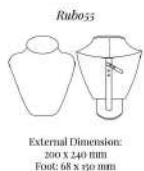

SKU: RUB055

RUB056 NECK BUST DISPLAY

Part of the **Ruby Jewellery Display Collection**:

External Dimension (in mm): 160 x 100 (Width x Height)

Foot (in mm): 58 x 120

The neck bust display has a removable strap attached to the rear back leg of the display. This allows some adjustment as to the position of the necklace on display by moving the strap up or down; the strap is fixed by a press stud fixing.