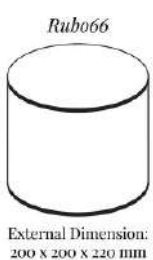

RUB064 ROUND RAISER BLOCK

Part of the **Ruby** Display Collection:

External Dimension (in mm): 170 x 170 x 20

Round raiser block which will help to give extra height to your window or cabinet display

This product is shown with the following options:

-> Outside Cover Material: Yellow Faux Suede FE1611

-> Underside (Base) Material: Beige Skivertex® SX181

[Read More](#)

SKU: RUB064

RUB066 ROUND RAISER BLOCK

Part of the **Ruby** Display Collection:

External Dimension (in mm): 200 x 200 x 220

Round raiser block which will help to give extra height to your window or cabinet display

This product is shown with the following options:

-> Outside Cover Material: Grey Faux Suede FE1604

-> Underside (Base) Material: Grey Skivertex® SX161

[Read More](#)

SKU: RUB066