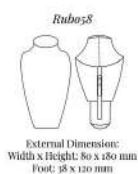

RUB058 NECK BUST DISPLAY

Part of the **Ruby** Display Collection:

External Dimension (in mm): 80 x 180 (Width x Height)

Foot (in mm): 38 x 120

The neck display has a removable strap attached to the rear back leg of the display. This allows some adjustment as to the position of the necklace on display by moving the strap up or down; the strap is fixed by a press stud fixing.

This product is shown with the following options:

-> Outside Cover Material: Pink Faux Suede FE1629

-> Underside (Base and Back) Material: Pink Skiverlite SE213

-> Fastener Type: Stud Press M30

[Read More](#)

SKU: RUB058

RUB059 NECK BUST DISPLAY

Part of the **Ruby** Display Collection:

External Dimension (in mm): 70 x 120 (Width x Height)

Foot (in mm): 30 x 100

The neck display has a removable strap attached to the rear back leg of the display. This allows some adjustment as to the position of the necklace on display by moving the strap up or down; the strap is fixed by a press stud fixing.

This product is shown with the following options:

-> Outside Cover Material: Grey Faux Suede FE1604

-> Underside (Base and Back) Material: Grey Skivertex® SX161

-> Fastener Type: Stud Press M30

[Read More](#)

SKU: RUB059