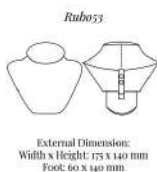

## RUB053 NECK BUST DISPLAY

Part of the **Ruby Display Collection**:

External Dimension (in mm): 175 x 140 (Width x Height)

Foot (in mm): 60 x 140

The neck display has a removable strap attached to the rear back leg of the display. This allows some adjustment as to the position of the necklace on display by moving the strap up or down; the strap is fixed by a press stud fixing.

## RUB054 NECK BUST DISPLAY

Part of the **Ruby Display Collection**:

External Dimension (in mm): 190 x 180 (Width x Height)

Foot (in mm): 68 x 150

The neck display has a removable strap attached to the rear back leg of the display. This allows some adjustment as to the position of the necklace on display by moving the strap up or down; the strap is fixed by a press stud fixing.