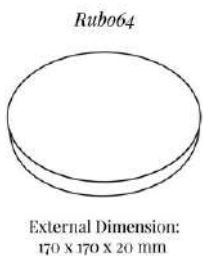

RUB064 ROUND RAISER BLOCK

Part of the **Ruby** Display Collection:

External Dimension (in mm): 170 x 170 x 20

Round raiser block which will help to give extra height to your window or cabinet display

This product is shown with the following options:

-> Outside Cover Material: Yellow Faux Suede FE1611

-> Underside (Base) Material: Beige Skivertex® SX181

[Read More](#)

SKU: RUB064

RUB066 ROUND RAISER BLOCK

Part of the **Ruby** Display Collection:

External Dimension (in mm): 200 x 200 x 220

Round raiser block which will help to give extra height to your window or cabinet display

This product is shown with the following options:

-> Outside Cover Material: Grey Faux Suede FE1604

-> Underside (Base) Material: Grey Skivertex® SX161

[Read More](#)

SKU: RUB066