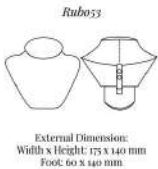

RUB053 NECK BUST DISPLAY

Part of the **Ruby Jewellery Display Collection**:

External Dimension (in mm): 175 x 140 (Width x Height)

Foot (in mm): 60 x 140

The neck bust display has a removable strap attached to the rear back leg of the display. This allows some adjustment as to the position of the necklace on display by moving the strap up or down; the strap is fixed by a press stud fixing.

SKU: RUB053

RUB054 NECK BUST DISPLAY

Part of the **Ruby Jewellery Display Collection:**

External Dimension (in mm): 190 x 180 (Width x Height)

Foot (in mm): 68 x 150

The neck bust display has a removable strap attached to the rear back leg of the display. This allows some adjustment as to the position of the necklace on display by moving the strap up or down; the strap is fixed by a press stud fixing.