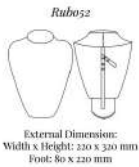

SKU: RUB051

RUB052 NECK BUST DISPLAY

Part of the **Ruby Jewellery Display Collection**:

External Dimension (in mm): 220 x 320 (Width x Height)

Foot (in mm): 80 x 220

The neck bust display has a removable strap attached to the rear back leg of the display. This allows some adjustment as to the position of the necklace on display by moving the strap up or down; the strap is fixed by a press stud fixing.

RUB053 NECK BUST DISPLAY

Part of the **Ruby Jewellery Display Collection**:

External Dimension (in mm): 175 x 140 (Width x Height)

Foot (in mm): 60 x 140

The neck bust display has a removable strap attached to the rear back leg of the display. This allows some adjustment as to the position of the necklace on display by moving the strap up or down; the strap is fixed by a press stud fixing.