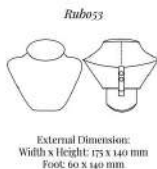

RUB053 NECK BUST DISPLAY

Part of the **Ruby Jewellery Display Collection**:

External Dimension (in mm): 175 x 140 (Width x Height)

Foot (in mm): 60 x 140

The neck bust display has a removable strap attached to the rear back leg of the display. This allows some adjustment as to the position of the necklace on display by moving the strap up or down; the strap is fixed by a press stud fixing.

SKU: RUB053

RUB054 NECK BUST DISPLAY

Part of the **Ruby Jewellery Display Collection**:

External Dimension (in mm): 190 x 180 (Width x Height)

Foot (in mm): 68 x 150

The neck bust display has a removable strap attached to the rear back leg of the display. This allows some adjustment as to the position of the necklace on display by moving the strap up or down; the strap is fixed by a press stud fixing.