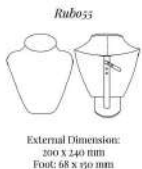

SKU: RUB055

RUB056 NECK BUST DISPLAY

Part of the **Ruby Jewellery Display Collection**:

External Dimension (in mm): 160 x 100 (Width x Height)

Foot (in mm): 58 x 120

The neck bust display has a removable strap attached to the rear back leg of the display. This allows some adjustment as to the position of the necklace on display by moving the strap up or down; the strap is fixed by a press stud fixing.