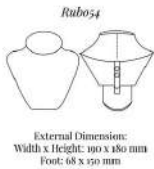

SKU: RUB053

RUB054 NECK BUST DISPLAY

Part of the **Ruby Jewellery Display Collection**:

External Dimension (in mm): 190 x 180 (Width x Height)

Foot (in mm): 68 x 150

The neck bust display has a removable strap attached to the rear back leg of the display. This allows some adjustment as to the position of the necklace on display by moving the strap up or down; the strap is fixed by a press stud fixing.

SKU: RUB054

RUB055 NECK BUST DISPLAY

Part of the **Ruby Jewellery Display Collection**:

External Dimension (in mm): 200 x 240 (Width x Height)

Foot (in mm): 68 x 150

The neck bust display has a removable strap attached to the rear back leg of the display. This allows some adjustment as to the position of the necklace on display by moving the strap up or down; the strap is fixed by a press stud fixing.