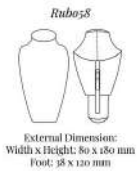

SKU: RUB057

RUB058 NECK BUST DISPLAY

Part of the **Ruby Jewellery Display Collection**:

External Dimension (in mm): 80 x 180 (Width x Height)

Foot (in mm): 38 x 120

The neck bust display has a removable strap attached to the rear back leg of the display. This allows some adjustment as to the position of the necklace on display by moving the strap up or down; the strap is fixed by a press stud fixing.

SKU: RUB058

RUB059 NECK BUST DISPLAY

Part of the **Ruby Jewellery Display Collection**:

External Dimension (in mm): 70 x 120 (Width x Height)

Foot (in mm): 30 x 100

The neck bust display has a removable strap attached to the rear back leg of the display. This allows some adjustment as to the position of the necklace on display by moving the strap up or down; the strap is fixed by a press stud fixing.