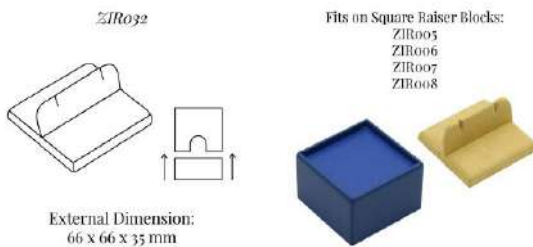

Part of the **Zircon** Collection:

External Dimension (in mm): 66 x 66 x 35

Display stand to hold a pair of bar cufflinks which are held in position by upright slotted bar.

Fits on Top of Raiser Block: [ZIR005](#), [ZIR006](#), [ZIR007](#), [ZIR008](#)

This product is shown with the following options:

-> Cover Material: Yellow Faux Suede FE1611

-> Underside Material: Yellow Skiverlite SE223

[Read More](#)

SKU: ZIR032