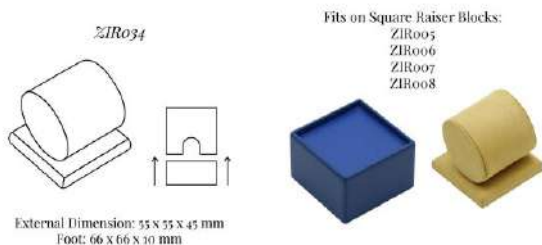

ZIR034 BRACELET OR BANGLE ROLL DISPLAY

Part of the **Zircon** Collection:

External Dimension (in mm): 55 x 55 x 45

Foot (in mm): 66 x 66 x 10

Display stand to hold bracelet or bangle which is wrapped around a cushion roll.

Fits on Top of Raiser Block: [ZIR005](#), [ZIR006](#), [ZIR007](#), [ZIR008](#)

This product is shown with the following options:

-> Cover Material: Yellow Faux Suede FE1611

-> Underside Material: Yellow Skiverlite SE223

[Read More](#)

SKU: ZIR034