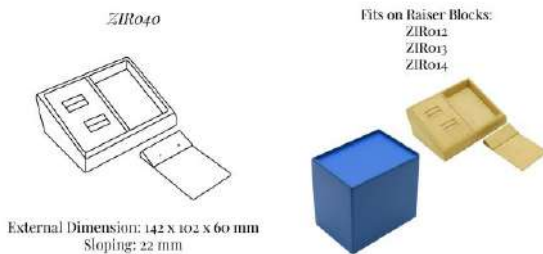

Part of the **Zircon** Collection:

External Dimension (in mm): 142 x 102 x 60

Sloping (in mm): 22

Display stand to hold a pair of rings in soft roll cushion and a pair of drop earrings on removable flap pad

Fits on Top of Raiser Block: [ZIR012](#), [ZIR013](#), [ZIR014](#)

This product is shown with the following options:

-> Cover Material: Yellow Faux Suede FE1611

-> Underside Material: Yellow Skiverlite SE223

[Read More](#)

SKU: ZIR040