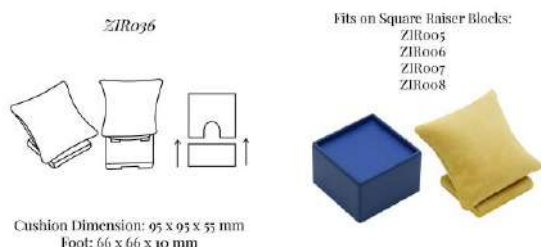

Part of the **Zircon** Collection:

Cushion Dimension (in mm): 95 x 95 x 55

Foot (in mm): 66 x 66 x 10

Display stand to hold bracelet or bangle on an angled soft pillow that is detachable from the support stand.

Fits on Top of Raiser Block: [ZIR005](#), [ZIR006](#), [ZIR007](#), [ZIR008](#)

This product is shown with the following options:

-> Cover Material: Yellow Faux Suede FE1611

-> Underside Material: Yellow Skiverlite SE223

[Read More](#)

SKU: ZIR036