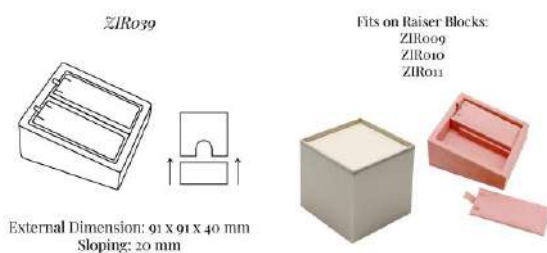

[Read More](#)

SKU: ZIR039

ZIRO40 SET RINGS & EARRINGS DISPLAY

Part of the **Zircon** Collection:

External Dimension (in mm): 142 x 102 x 60

Sloping (in mm): 22

Display stand to hold a pair of rings in soft roll cushion and a pair of drop earrings on removable flap pad