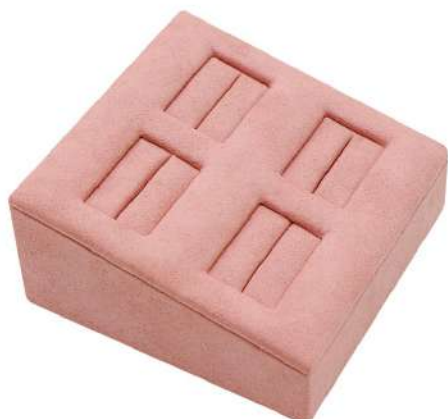

Fits on Top of Raiser Block: [ZIRO12](#), [ZIRO13](#), [ZIRO14](#)

This product is shown with the following options:

-> Cover Material: Yellow Faux Suede FE1611

-> Underside Material: Yellow Skiverlite SE223

[Read More](#)

SKU: ZIRO25

ZIRO26 FOUR ON RING SOFT-ROLL DISPLAY

Part of the **Zircon** Collection:

External Dimension (in mm): 91 x 91 x 40

Sloping (in mm): 20

Display stand to hold four single rings angled on individual set soft roll cushions