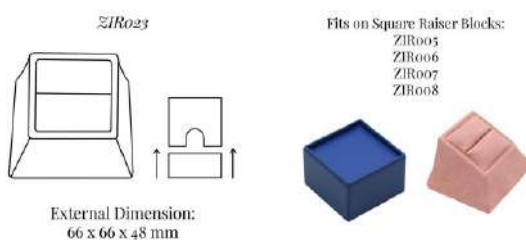

[Read More](#)

SKU: ZIR022

ZIR023 RING DISPLAY PAD WITH SOFT-ROLL

Part of the **Zircon** Collection:

External Dimension (in mm): 66 x 66 x 48

Display stand to hold a large ring; the ring is set angled in a soft roll cushion

[Read More](#)

SKU: ZIR023

ZIRO24 DOUBLE RINGS DISPLAY PAD

Part of the **Zircon** Collection:

External Dimension (in mm): 142 x 102 x 10

Display pad to hold a pair of large rings which are held in position by fabric covered metal clips.