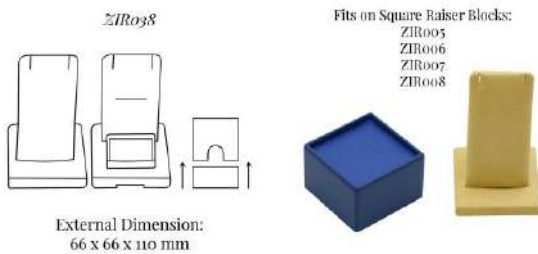

[Read More](#)

SKU: ZIR038

ZIRO39 TWO PENDANTS DISPLAY

Part of the **Zircon** Collection:

External Dimension (in mm): 91 x 91 x 40

Sloping (in mm): 20

Display Pad to hold two pendants with two removable and slotted soft pads