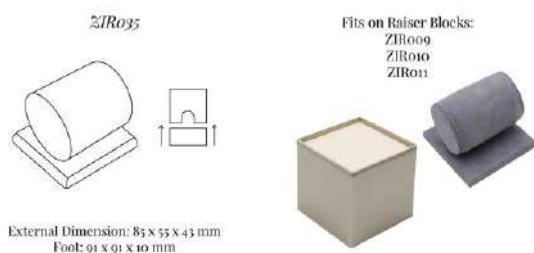

ZIR035 LARGE BRACELET OR BANGLE ROLL DISPLAY

Part of the **Zircon** Collection:

External Dimension (in mm): 85 x 55 x 43

Foot (in mm): 91 x 91 x 10

Display stand to hold a large bracelet or bangle secured by wrapping around the cushion roll.

Fits on Top of Raiser Block: [ZIR009](#), [ZIR010](#), [ZIR011](#)

This product is shown with the following options:

-> Cover Material: Grey Faux Suede FE1604

-> Underside Material: Grey Skivertex® SX161

[Read More](#)

SKU: ZIR035