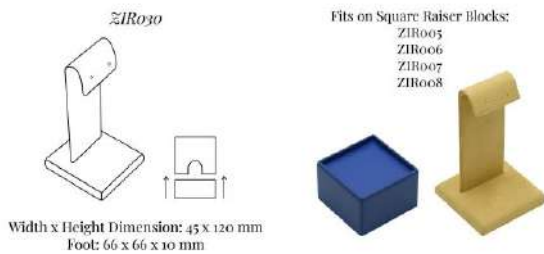

ZIR030 LARGE DROP EARRINGS STAND

Part of the **Zircon** Collection:

Width x Height Dimension (in mm): 45 x 120

Foot (in mm): 66 x 66 x 10

Display stand to hold one pair of large drop earrings.

Fits on Top of Raiser Block: [ZIR005](#), [ZIR006](#), [ZIR007](#), [ZIR008](#)

This product is shown with the following options:

-> Cover Material: Yellow Faux Suede FE1611

-> Underside Material: Yellow Skiverlite SE223

[Read More](#)

SKU: ZIR030