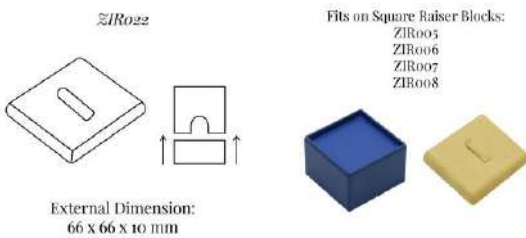

Part of the **Zircon** Collection:

External Dimension (in mm): 66 x 66 x 10

Flat display prop to hold a ring which is held in position by a metal clip covered with fabric

Fits on Top of Raiser Block: [ZIR005](#), [ZIR006](#), [ZIR007](#), [ZIR008](#)

This product is shown with the following options:

-> Cover Material: Yellow Faux Suede FE1611

-> Underside Material: Yellow Skiverlite SE223

[Read More](#)

SKU: ZIR022