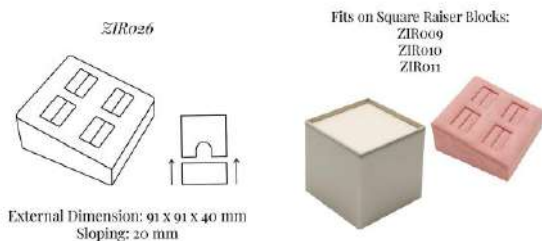

[Read More](#)

SKU: ZIR026

ZIRO27 STUD EARRINGS STAND FOR TWO PAIRS

Part of the **Zircon** Collection:

External Dimension (in mm): 66 x 66 x 80

Display stand to hold two pairs of stud earrings; through pierced angled soft pad