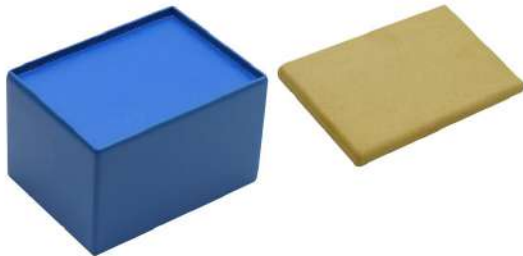

ZIR012 OBLONG RAISER BLOCK COLUMN

Part of the **Zircon** Collection:

External Dimension (in mm): 112 x 152 x 95

Top Pad can be replaced with: [ZIR024](#), [ZIR025](#), [ZIR031](#), [ZIR040](#)

Small oblong raiser block with removable top flat pad; the column can be covered in real leather or a fabric of your choice; your logo can be printed or embossed on the front of the column; the top flat pad can be covered in a material of your choice and the pad can be replaced with other display props.

This product is shown with the following options:

- -> Column Cover Material: Blue Leatherlux LX420
- -> Flat Top Pad Cover Material: Yellow Faux Suede FE1611
- -> Column Inside Top & Underside: Blue Skiverlite SE210
- -> Flat Top Pad Underside: Yellow Skiverlite SE223

[Read More](#)

SKU: ZIR012

External Dimension:
112 x 152 x 95 mm

ZIR013 OBLONG RAISER BLOCK COLUMN

Part of the **Zircon** Collection:

External Dimension (in mm): 112 x 152 x 145

Top Pad can be replaced with: [ZIR024](#), [ZIR025](#), [ZIR031](#), [ZIR040](#)

Medium oblong raiser block with removable top flat pad; the column can be covered in real leather or a fabric of your choice; your logo can be printed or embossed on the front of the column; the top flat pad can be covered in a material of your choice and the pad can be replaced with other display props.

This product is shown with the following options:

- -> Column Cover Material: Blue Leatherlux LX420
- -> Flat Top Pad Cover Material: Yellow Faux Suede FE1611
- -> Column Inside Top & Underside: Blue Skiverlite SE210
- -> Flat Top Pad Underside: Yellow Skiverlite SE223

[Read More](#)

SKU: ZIR013