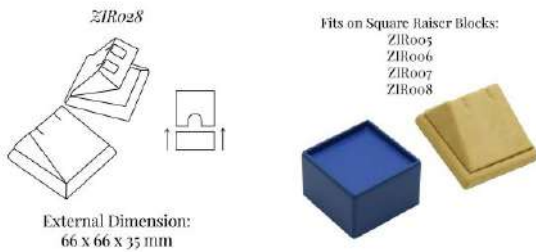

Part of the **Zircon** Collection:

External Dimension (in mm): 66 x 66 x 35

Display stand to hold one pair of stud earrings.

Fits on Top of Raiser Block: [ZIR005](#), [ZIR006](#), [ZIR007](#), [ZIR008](#)

This product is shown with the following options:

-> Cover Material: Yellow Faux Suede FE1611

-> Underside Material: Yellow Skiverlite SE223

[Read More](#)

SKU: ZIR028