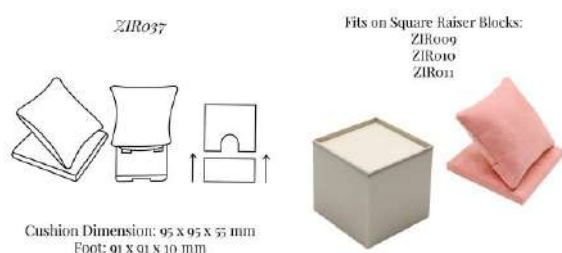

Part of the **Zircon** Collection:

Cushion Dimension (in mm): 95 x 95 x 55

Foot (in mm): 91 x 91 x 10

Display stand to hold a large bracelet or bangle on an angled soft pillow that is detachable from the support stand.

Fits on Top of Raiser Block: [ZIR009](#), [ZIR010](#), [ZIR011](#)

This product is shown with the following options:

-> Cover Material: Pink Faux Suede FE1629

-> Underside Material: Pink Skiverlite SE213

[Read More](#)

SKU: ZIR037