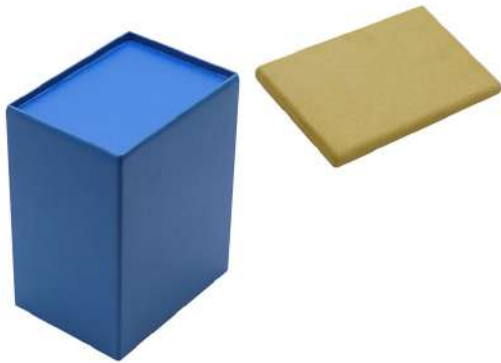

ZIR014 OBLONG RAISER BLOCK COLUMN

Part of the **Zircon** Collection:

External Dimension (in mm): 112 x 152 x 195

Top Pad can be replaced with: [ZIR024](#), [ZIR025](#), [ZIR031](#), [ZIR040](#)

Tall oblong raiser block with removable top flat pad; the column can be covered in real leather or a fabric of your choice; your logo can be printed or embossed on the front of the column; the top flat pad can be covered in a material of your choice and the pad can be replaced with other display props.

This product is shown with the following options:

- -> Column Cover Material: Blue Leatherlux LX420
- -> Flat Top Pad Cover Material: Yellow Faux Suede FE1611
- -> Column Inside Top & Underside: Blue Skiverlite SE210
- -> Flat Top Pad Underside: Yellow Skiverlite SE223

[Read More](#)

SKU: ZIR014