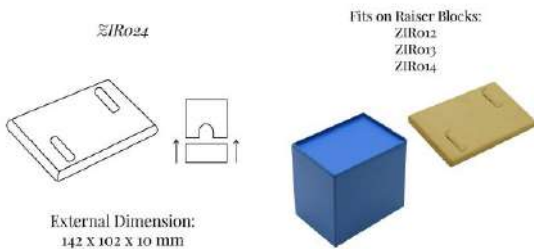

[Read More](#)

SKU: ZIRO24

ZIRO25 LARGE RING DISPLAY PAD WITH TIN

Part of the **Zircon** Collection:

External Dimension (in mm): 142 x 102 x 10

Display pad to hold one large ring which is held in position by a fabric covered metal clip.