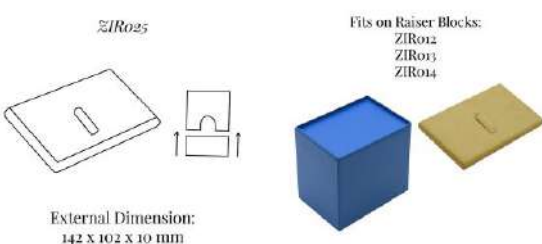

Part of the **Zircon** Collection:

External Dimension (in mm): 142 x 102 x 10

Display pad to hold one large ring which is held in position by a fabric covered metal clip.

Fits on Top of Raiser Block: [ZIRO12](#), [ZIRO13](#), [ZIRO14](#)

This product is shown with the following options:

-> Cover Material: Yellow Faux Suede FE1611

-> Underside Material: Yellow Skiverlite SE223

[Read More](#)

SKU: ZIRO25