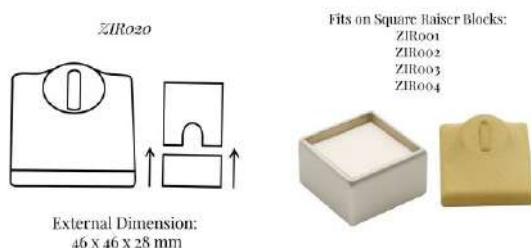

[Read More](#)

SKU: ZIR015

External Dimension:
500 x 350 x 50 mm

ZIRO20 RING DISPLAY PAD WITH TIN

Part of the **Zircon** Collection:

External Dimension (in mm): 46 x 46 x 28

Display prop to hold a large ring; the ring is raised and held in position by a metal clip covered with fabric

[Read More](#)

SKU: ZIR020

ZIRO21 RING DISPLAY PAD WITH TIN

Part of the **Zircon** Collection:

External Dimension (in mm): 66 x 66 x 28

Display prop to hold a large ring; the ring is raised and held in position by a metal clip covered with fabric