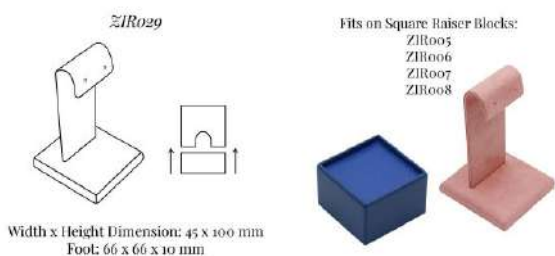

ZIRO29 DROP EARRINGS STAND

Part of the **Zircon** Collection:

Width x Height Dimension (in mm): 45 x 100

Foot (in mm): 66 x 66 x 10

Display stand to hold one pair of drop earrings.

Fits on Top of Raiser Block: [ZIR005](#), [ZIR006](#), [ZIR007](#), [ZIR008](#)

This product is shown with the following options:

-> Cover Material: Pink Faux Suede FE1629

-> Underside Material: Pink Skiverlite SE213

[Read More](#)

SKU: ZIR029