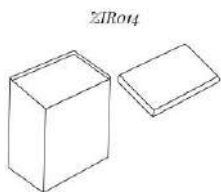

External Dimension:
112 x 152 x 195 mm