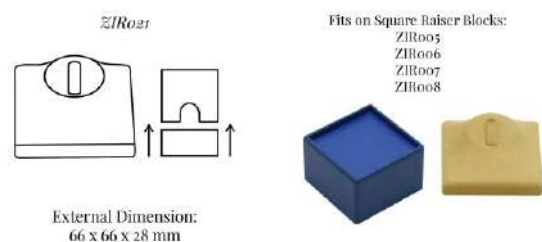

Part of the **Zircon** Collection:

External Dimension (in mm): 66 x 66 x 28

Display prop to hold a large ring; the ring is raised and held in position by a metal clip covered with fabric

Fits on Top of Raiser Block: [ZIR005](#), [ZIR006](#), [ZIR007](#), [ZIR008](#)

This product is shown with the following options:

-> Cover Material: Yellow Faux Suede FE1611

-> Underside Material: Yellow Skiverlite SE223

[Read More](#)

SKU: ZIR021