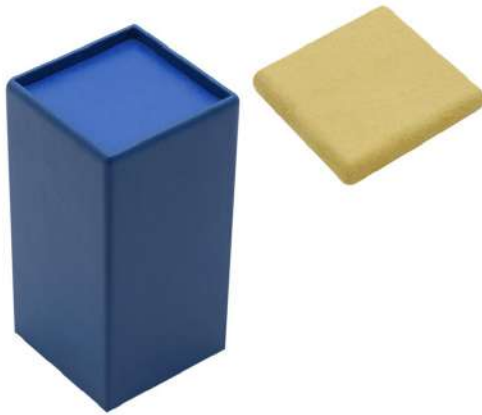

ZIRO07 SQUARE RAISER BLOCK COLUMN

Part of the **Zircon** Collection:

External Dimension (in mm): 75 x 75 x 145

Top Pad can be replaced with: [ZIR021](#), [ZIR022](#), [ZIR023](#), [ZIR027](#), [ZIR028](#), [ZIR029](#), [ZIR030](#), [ZIR032](#), [ZIR033](#), [ZIR034](#), [ZIR036](#), [ZIR038](#)

Medium square raiser block with removable top flat pad; the column can be covered in real leather or a fabric of your choice; your logo can be printed or embossed on the front of the column; the top flat pad can be covered in a material of your choice and the pad can be replaced with other display props.

This product is shown with the following options:

- -> Column Cover Material: Blue Leatherlux LX420
- -> Flat Top Pad Cover Material: Yellow Faux Suede FE1611
- -> Column Inside Top & Underside: Blue Skiverlite SE210
- -> Flat Top Pad Underside: Yellow Skiverlite SE223

[Read More](#)

SKU: ZIR007