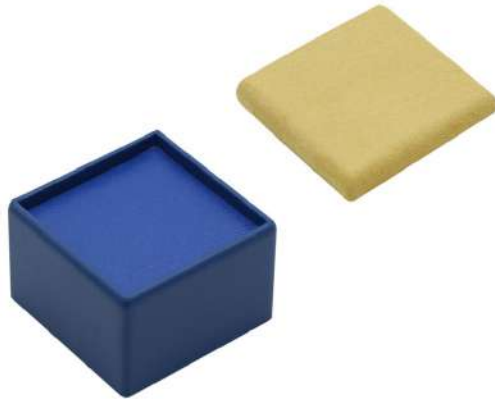

ZIR005 SQUARE RAISER BLOCK COLUMN

Part of the **Zircon** Collection:

External Dimension (in mm): 75 x 75 x 45

Top Pad can be replaced with: [ZIR021](#), [ZIR022](#), [ZIR023](#), [ZIR027](#), [ZIR028](#), [ZIR029](#), [ZIR030](#), [ZIR032](#), [ZIR033](#), [ZIR034](#), [ZIR036](#), [ZIR038](#)

Shallow square raiser block with removable top flat pad; the column can be covered in real leather or a fabric of your choice; your logo can be printed or embossed on the front of the column; the top flat pad can be covered in a material of your choice and the pad can be replaced with other display props.

This product is shown with the following options:

- -> Column Cover Material: Blue Leatherlux LX420
- -> Flat Top Pad Cover Material: Yellow Faux Suede FE1611
- -> Column Inside Top & Underside: Blue Skiverlite SE210
- -> Flat Top Pad Underside: Yellow Skiverlite SE223

[Read More](#)

SKU: ZIR005

External Dimension: 75 x 75 x 45 mm

ZIR006 SQUARE RAISER BLOCK COLUMN

Part of the **Zircon** Collection:

External Dimension (in mm): 75 x 75 x 95

Top Pad can be replaced with: [ZIR021](#), [ZIR022](#), [ZIR023](#), [ZIR027](#), [ZIR028](#), [ZIR029](#), [ZIR030](#), [ZIR032](#), [ZIR033](#), [ZIR034](#), [ZIR036](#), [ZIR038](#)

Small square raiser block with removable top flat pad; the column can be covered in real leather or a fabric of your choice; your logo can be printed or embossed on the front of the column; the top flat pad can be covered in a material of your choice and the pad can be replaced with other display props.

This product is shown with the following options:

- -> Column Cover Material: Blue Leatherlux LX420
- -> Flat Top Pad Cover Material: Yellow Faux Suede FE1611
- -> Column Inside Top & Underside: Blue Skiverlite SE210
- -> Flat Top Pad Underside: Yellow Skiverlite SE223

[Read More](#)

SKU: ZIR006