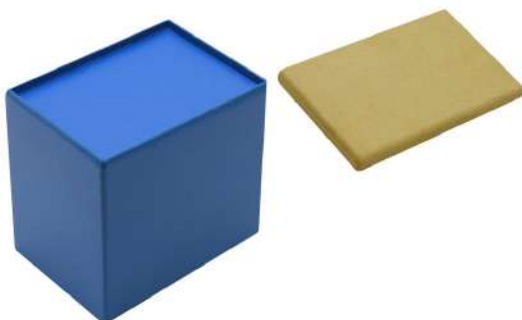

External Dimension:
112 x 152 x 145 mm