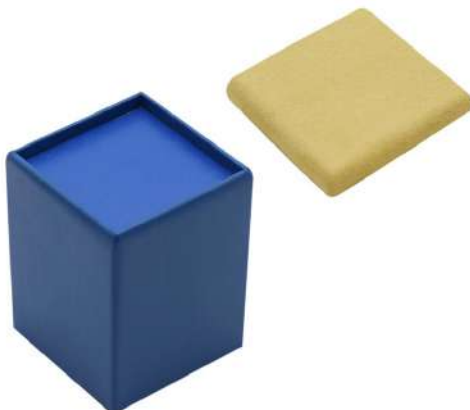

External Dimension: 75 x 75 x 95 mm