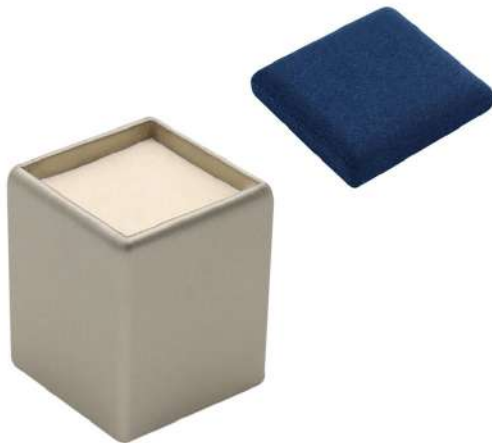

ZIR003 SQUARE RAISER BLOCK COLUMN

Part of the **Zircon** Collection:

External Dimension (in mm): 55 x 55 x 65

Top Pad can be replaced with: [ZIR020](#)

Medium square raiser block with removable top flat pad; the column can be covered in real leather or a fabric of your choice; your logo can be printed or embossed on the front of the column; the top flat pad can be covered in a material of your choice and the pad can be replaced with other display props.

This product is shown with the following options:

- -> Column Cover Material: Silver Leatherlux LX401
- -> Flat Top Pad Cover Material: Blue Faux Suede FE1613
- -> Column Inside Top & Underside: Cream Skiverlite SE231
- -> Flat Top Pad Underside: Blue Skiverlite SE229

[Read More](#)

SKU: ZIR003

ZIR004 SQUARE RAISER BLOCK COLUMN

Part of the **Zircon** Collection:

External Dimension (in mm): 55 x 55 x 90

Top Pad can be replaced with: [ZIR020](#)

Tall square raiser block with removable top flat pad; the column can be covered in real leather or a fabric of your choice; your logo can be printed or embossed on the front of the column; the top flat pad can be covered in a material of your choice and the pad can be replaced with other display props.

This product is shown with the following options:

- -> Column Cover Material: Silver Leatherlux LX401
- -> Flat Top Pad Cover Material: Blue Faux Suede FE1613
- -> Column Inside Top & Underside: Cream Skiverlite SE231
- -> Flat Top Pad Underside: Blue Skiverlite SE229

[Read More](#)

SKU: ZIR004