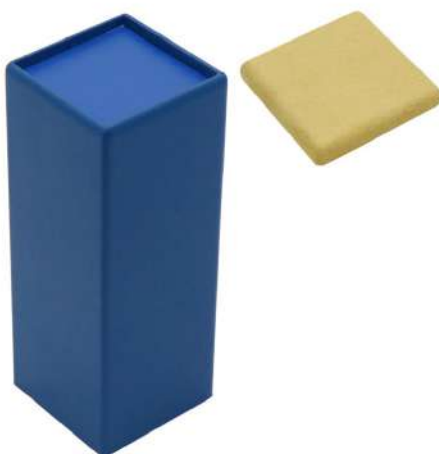

ZIRO08 SQUARE RAISER BLOCK COLUMN

Part of the **Zircon** Collection:

External Dimension (in mm): 75 x 75 x 195

Top Pad can be replaced with: [ZIR021](#), [ZIR022](#), [ZIR023](#), [ZIR027](#), [ZIR028](#), [ZIR029](#), [ZIR030](#), [ZIR032](#), [ZIR033](#), [ZIR034](#), [ZIR036](#), [ZIR038](#)

Tall square raiser block with removable top flat pad; the column can be covered in real leather or a fabric of your choice; your logo can be printed or embossed on the front of the column; the top flat pad can be covered in a material of your choice and the pad can be replaced with other display props.

This product is shown with the following options:

- -> Column Cover Material: Blue Leatherlux LX420
- -> Flat Top Pad Cover Material: Yellow Faux Suede FE1611
- -> Column Inside Top & Underside: Blue Skiverlite SE210
- -> Flat Top Pad Underside: Yellow Skiverlite SE223

[Read More](#)

SKU: ZIR008