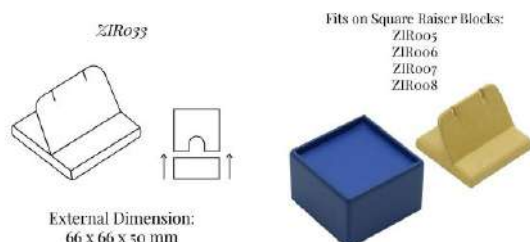

ZIR033 LARGE EARRINGS STAND

Part of the **Zircon** Collection:

External Dimension (in mm): 66 x 66 x 50

Display stand to hold a pair of large earrings which are held in position on an angled stand with slits.

Fits on Top of Raiser Block: [ZIR005](#), [ZIR006](#), [ZIR007](#), [ZIR008](#)

This product is shown with the following options:

-> Cover Material: Yellow Faux Suede FE1611

-> Underside Material: Yellow Skiverlite SE223

[Read More](#)

SKU: ZIR033