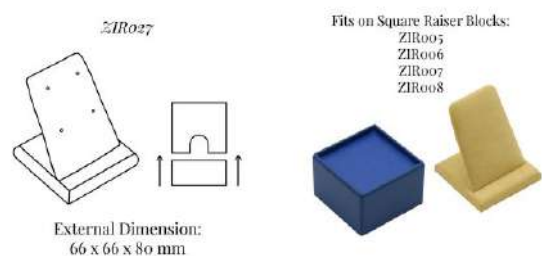

[Read More](#)

SKU: ZIR026

ZIRO27 STUD EARRINGS STAND FOR TWO PAIRS

Part of the **Zircon** Collection:

External Dimension (in mm): 66 x 66 x 80

Display stand to hold two pairs of stud earrings; through pierced angled soft pad

[Read More](#)

SKU: ZIR027

ZIRO28 STUD EARRINGS STAND FOR ONE PAIR

Part of the **Zircon** Collection:

External Dimension (in mm): 66 x 66 x 35

Display stand to hold one pair of stud earrings.

Fits on Top of Raiser Block: [ZIR005](#), [ZIR006](#), [ZIR007](#), [ZIR008](#)