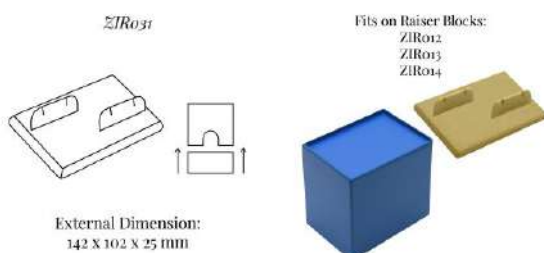

ZIR031 TWO PAIRS OF BAR CUFFLINKS DISPLAY

Part of the **Zircon** Collection:

External Dimension (in mm): 142 x 102 x 25

Display stand to hold two pairs of bar cufflinks which are held in position by upright slotted bar.

Fits on Top of Raiser Block: [ZIR012](#), [ZIR013](#), [ZIR014](#)

This product is shown with the following options:

-> Cover Material: Yellow Faux Suede FE1611

-> Underside Material: Yellow Skiverlite SE223

[Read More](#)

SKU: ZIR031