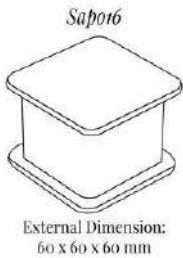

SAP016 DISPLAY COLUMN STAND

Part of the **Sapphire** Jewellery Display Collection:
External Dimension (in mm): 60 x 60 x 60

Display Column Stand for use in counter, wall or window jewellery presentations to elevate and enhance the jewel display stand.

This product is shown with the following options:

- -> Outside Cover Material: Light Blue Moccasin MN1816
- -> Underside (Base) Material: Light Blue Skiverlite SE233

[Read More](#)

SKU: SAP0016

SAP020 CURVED BRACELET DISPLAY PROP

Part of the **Sapphire** Jewellery Display Collection:
External Dimension (L x W x H in mm): 212 x 24 x 30

Curved bracelet display prop for use in both counter or window jewelry presentation.

This product is shown with the following options:

- -> Outside Cover Material: Saffron Yellow Moccasin MN1812
- -> Underside (Base) Material: Yellow Skivertex® SX181

[Read More](#)

SKU: SAP0020