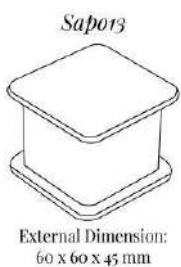

## SAP012 DISPLAY COLUMN STAND

Part of the **Sapphire Jewellery Display Collection**:  
External Dimension (in mm): 60 x 60 x 155

Display Column Stand for use in counter, wall or window jewellery presentations to elevate and enhance the jewel display stand.

## SAP013 DISPLAY COLUMN STAND

Part of the **Sapphire Jewellery Display Collection**:  
External Dimension (in mm): 60 x 60 x 45

Display Column Stand for use in counter, wall or window jewellery presentations to elevate and enhance the jewel display stand.

## SAP014 DISPLAY COLUMN STAND

Part of the **Sapphire Jewellery Display Collection**:  
External Dimension (in mm): 60 x 60 x 40

Display Column Stand for use in counter, wall or window jewellery presentations to elevate and enhance the jewel display stand.