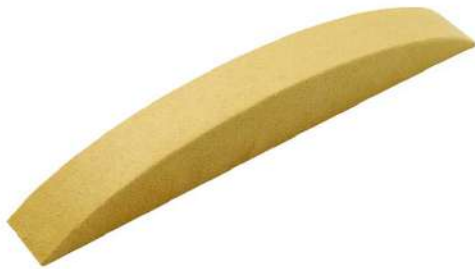

SAP020 CURVED BRACELET DISPLAY PROP

Part of the **Sapphire** Jewellery Display Collection:
External Dimension (L x W x H in mm): 212 x 24 x 30

Curved bracelet display prop for use in both counter or window jewelry presentation.

This product is shown with the following options:

- -> Outside Cover Material: Saffron Yellow Moccasin MN1812
- -> Underside (Base) Material: Yellow Skivertex® SX181

[Read More](#)

SKU: SAP0020