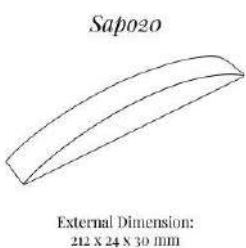

SAP016 DISPLAY COLUMN STAND

Part of the **Sapphire** Jewellery Display Collection:
External Dimension (in mm): 60 x 60 x 60

Display Column Stand for use in counter, wall or window jewellery presentations to elevate and enhance the jewel display stand.

This product is shown with the following options:

- -> Outside Cover Material: Light Blue Moccasin MN1816
- -> Underside (Base) Material: Light Blue Skiverlite SE233

[Read More](#)

SKU: SAP0016

SAP020 CURVED BRACELET DISPLAY PROP

Part of the **Sapphire** Jewellery Display Collection:
External Dimension (L x W x H in mm): 212 x 24 x 30

Curved bracelet display prop for use in both counter or window jewelry presentation.

This product is shown with the following options:

- -> Outside Cover Material: Saffron Yellow Moccasin MN1812
- -> Underside (Base) Material: Yellow Skivertex® SX181

[Read More](#)

SKU: SAP0020