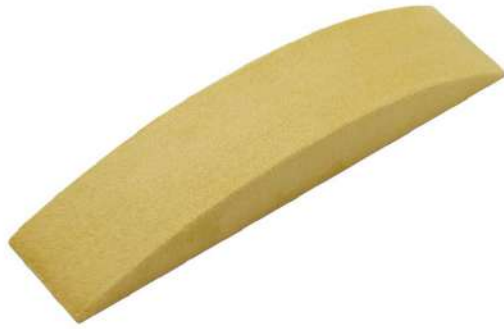

SAP021 CURVED BRACELET DISPLAY PROP

Part of the **Sapphire Jewellery Display Collection**:
External Dimension (L x W x H in mm): 212 x 44 x 30

Curved bracelet display prop for use in both counter or window jewelry presentation.

This product is shown with the following options:

- -> Outside Cover Material: Saffron Yellow Moccasin MN1812
- -> Underside (Base) Material: Yellow Skivertex® SX181

[Read More](#)

SKU: SAP0021

External Dimension:
212 x 44 x 30 mm