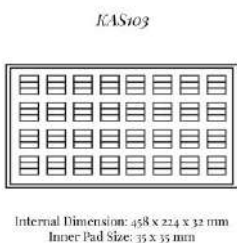

KAS102 BRACELET TRAY FOR 12 PIECES

Part of the **Presentation Trays** Collection:
12 on bracelet tray with removable pads
-> Internal Dimension (in mm): 458 x 224 x 24
-> Lift-Out Pad Sections (in mm): 220 x 33

This product is shown with the following options:
-> Insert Pad Type B with lift ribbon
-> Outside Cover Material: Black Duratex DX1701
-> Outside Base Tray & Inside Fillet Base: Black Moccasin MN1809
-> Inside Grid Divider & Grid Base: Black Moccasin MN1809
-> Lift-Out Pad Material: Light Grey Ultra Suede UE503
-> Fastener Type: Light Grey Elastic Loop & Brass Hook

[Read More](#)

SKU: KAS102

KAS103 DOUBLE RINGS / HOOP EARRINGS TRAY FOR 32 SETS

Part of the **Presentation Trays** Collection:
32 double rings or hoop earrings tray, each set of rings individually set in soft roll pad
-> Internal Dimension (in mm): 458 x 224 x 32
-> Inner Pad Sections (in mm): 35 x 35

This product is shown with the following options:
-> Outside Cover Material: Grey Duratex DX1704
-> Outside Base Tray & Inside Fillet Base: Grey Moccasin MN1807
-> Grid Top Tray: Light Grey Ultra Suede UE503
-> Inside Fixed Pad Material: Light Grey Ultra Suede UE503
-> Inside Frame: Black Plastic

[Read More](#)

SKU: KAS103