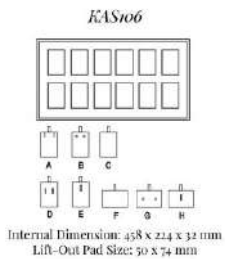

KAS106 JEWELRY TRAY FOR 12 PIECES

Part of the **Presentation Trays** Collection:

Jewelry Tray for 12 pieces with removable pads, raised on shoulders to allow for earring wire or chain behind pad (portrait or landscape format), for neck chain, earrings, pin
-> Internal Dimension (in mm): 458 x 144 x 32
-> Lift-Out Pad Sections (in mm): 50 x 74

This product is shown with the following options:

-> Insert Pad Type C with lift ribbon
-> Outside Cover Material: Blue Duratex DX1702
-> Outside Base Tray & Inside Fillet Base: Blue Moccasin MN1801
-> Inside Grid Divider & Grid Base: Blue Ultra Suede UE509
-> Lift-Out Pad Material: Ivory Ultra Suede UE512
-> Inner Frame: White Plastic

[Read More](#)

SKU: KAS106

KAS108 NECKLACE TRAY FOR 2 PIECES

Part of the **Presentation Trays** Collection:

2 on necklace tray with removable pads
-> Internal Dimension (in mm): 458 x 224 x 32
-> Lift-Out Pad Size (in mm): 224 x 224

This product is shown with the following options:

-> Insert Pad Type A with lift ribbon
-> Outside Cover Material: Black Duratex DX1701
-> Outside Base Tray & Inside Fillet Base: Black Moccasin MN1809
-> Inside Pad Base: Black Moccasin MN1809
-> Lift-Out Pad Material: Grey Ultra Suede UE506
-> Fastener Type: Press Stud M30

[Read More](#)

SKU: KAS108