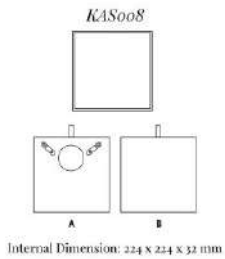

KAS008 NECKLACE TRAY FOR 1 PIECE

Part of the **Presentation Trays** Collection:
1 on necklace tray with removable pad
-> Internal Dimension (in mm): 224 x 224 x 32

This product is shown with the following options:
-> Insert Pad Type A with lift ribbon
-> Outside Cover Material: Black Duratex DX1701
-> Outside Base Tray & Inside Fillet Base: Black Moccasin MN1809
-> Inside Pad Base: Black Moccasin MN1809
-> Lift-Out Pad Material: Grey Ultra Suede UE506
-> Fastener Type: Press Stud M30

[Read More](#)

SKU: KAS008

KAS009 JEWELRY TRAY 36 REMOVABLE PADS

Part of the **Presentation Trays** Collection:
Jewelry Tray for 36 pieces with small removable pads for earrings, tie stud, brooch
-> Internal Dimension (in mm): 224 x 224 x 24
-> Lift-Out Pad Sections (in mm): 33 x 33

This product is shown with the following options:
-> Insert Pad Type A with lift ribbon
-> Outside Cover Material: Black Duratex DX1701
-> Outside Base Tray & Inside Fillet Base: Black Moccasin MN1809
-> Inside Grid Divider & Grid Base: Black Moccasin MN1809
-> Lift-Out Pad Material: Grey Ultra Suede UE506

[Read More](#)

SKU: KAS009