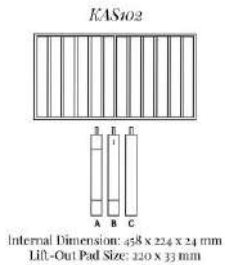

KAS102 BRACELET TRAY FOR 12 PIECES

Part of the **Presentation Trays** Collection:
12 on bracelet tray with removable pads
-> Internal Dimension (in mm): 458 x 224 x 24
-> Lift-Out Pad Sections (in mm): 220 x 33

This product is shown with the following options:
-> Insert Pad Type B with lift ribbon
-> Outside Cover Material: Black Duratex DX1701
-> Outside Base Tray & Inside Fillet Base: Black Moccasin MN1809
-> Inside Grid Divider & Grid Base: Black Moccasin MN1809
-> Lift-Out Pad Material: Light Grey Ultra Suede UE503
-> Fastener Type: Light Grey Elastic Loop & Brass Hook

[Read More](#)

SKU: KAS102

KAS103 DOUBLE RINGS / HOOP EARRINGS TRAY FOR 32 SETS

Part of the **Presentation Trays** Collection:
32 double rings or hoop earrings tray, each set of rings individually set in soft roll pad
-> Internal Dimension (in mm): 458 x 224 x 32
-> Inner Pad Sections (in mm): 35 x 35

This product is shown with the following options:
-> Outside Cover Material: Grey Duratex DX1704
-> Outside Base Tray & Inside Fillet Base: Grey Moccasin MN1807
-> Grid Top Tray: Light Grey Ultra Suede UE503
-> Inside Fixed Pad Material: Light Grey Ultra Suede UE503
-> Inside Frame: Black Plastic

[Read More](#)

SKU: KAS103