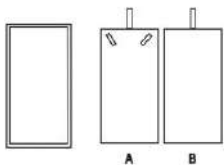

Part of the **Presentation Trays** Collection:

1 on necklace tray with removable pad covered in fabric
-> Internal Dimension (in mm): 224 x 144 x 24

This product is shown with the following options:

- -> Insert Pad Type B with lift ribbon
- -> Outside Cover Material: Black Duratex DX1701
- -> Outside Base Tray & Inside Fillet Base: Black Moccasin MN1809
- -> Inside Pad Base: Black Moccasin MN1809
- -> Lift-Out Pad Material: Ivory Ultra Suede UE512

[Read More](#)

SKU: KAS212

KAS212