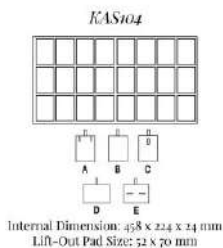

KAS104 JEWELRY TRAY W/ 24 LIFT-OUT PADS

Part of the **Presentation Trays** Collection:
Jewelry Tray for 24 pieces with removable pads (portrait or landscape format) for neck chain, earrings or cufflinks
-> Internal Dimension (in mm): 458 x 224 x 24
-> Lift-Out Pad Sections (in mm): 52 x 70

This product is shown with the following options:
-> Insert Pad Type A with lift ribbon
-> Outside Cover Material: Brown Duratex DX1703
-> Outside Base Tray & Inside Fillet Base: Brown Moccasin MN1804
-> Inside Grid Divider & Grid Base: Brown Moccasin MN1804
-> Lift-Out Pad Material: Brown Soft Suede ST904

[Read More](#)

SKU: KAS104

KAS105 JEWELRY TRAY 24 REMOVABLE PADS

Part of the **Presentation Trays** Collection:
Jewelry Tray for 8 pieces with removable pads, raised on shoulders to allow for earring wire or chain behind pad (portrait or landscape format), for neck chain, earrings
-> Internal Dimension (in mm): 458 x 224 x 32
-> Lift-Out Pad Sections (in mm): 40 x 60

This product is shown with the following options:
-> Insert Pad Type D with lift ribbon
-> Outside Cover Material: Grey Duratex DX1704
-> Outside Base Tray & Inside Fillet Base: Grey Moccasin MN1807
-> Inside Grid Divider & Grid Base: Light Grey Ultra Suede UE503
-> Lift-Out Pad Material: Light Grey Ultra Suede UE503
-> Inner Frame: Black Plastic

[Read More](#)

SKU: KAS105