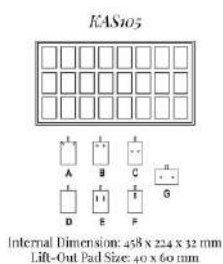

KAS104 JEWELRY TRAY W/ 24 LIFT-OUT PADS

Part of the **Presentation Trays** Collection:
Jewelry Tray for 24 pieces with removable pads (portrait or landscape format) for neck chain, earrings or cufflinks
-> Internal Dimension (in mm): 458 x 224 x 24
-> Lift-Out Pad Sections (in mm): 52 x 70

This product is shown with the following options:
-> Insert Pad Type A with lift ribbon
-> Outside Cover Material: Brown Duratex DX1703
-> Outside Base Tray & Inside Fillet Base: Brown Moccasin MN1804
-> Inside Grid Divider & Grid Base: Brown Moccasin MN1804
-> Lift-Out Pad Material: Brown Soft Suede ST904

[Read More](#)

SKU: KAS104

KAS105 JEWELRY TRAY 24 REMOVABLE PADS

Part of the **Presentation Trays** Collection:
Jewelry Tray for 8 pieces with removable pads, raised on shoulders to allow for earring wire or chain behind pad (portrait or landscape format), for neck chain, earrings
-> Internal Dimension (in mm): 458 x 224 x 32
-> Lift-Out Pad Sections (in mm): 40 x 60

This product is shown with the following options:
-> Insert Pad Type D with lift ribbon
-> Outside Cover Material: Grey Duratex DX1704
-> Outside Base Tray & Inside Fillet Base: Grey Moccasin MN1807
-> Inside Grid Divider & Grid Base: Light Grey Ultra Suede UE503
-> Lift-Out Pad Material: Light Grey Ultra Suede UE503
-> Inner Frame: Black Plastic

[Read More](#)

SKU: KAS105