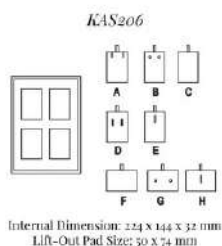

KAS206 JEWELRY TRAY 4 REMOVABLE PADS

Part of the **Presentation Trays** Collection:
Jewelry Tray for 4 pieces with removable pads, raised on shoulders to allow for earring wire or chain behind pad (portrait or landscape format), for neck chain, earrings, pin
-> Internal Dimension (in mm): 224 x 144 x 32
-> Lift-Out Pad Sections (in mm): 50 x 74

This product is shown with the following options:
-> Insert Pad Type C with lift ribbon
-> Outside Cover Material: Black Duratex DX1701
-> Outside Base Tray & Inside Fillet Base: Black Moccasin MN1809
-> Inside Grid Divider & Grid Base: Black Vellux VX806
-> Lift-Out Pad Material: Ivory Ultra Suede UE512
-> Inner Frame: White Plastic

[Read More](#)

SKU: KAS206

KAS208 NECKLACE TRAY FOR 1 PIECE

Part of the **Presentation Trays** Collection:
1 on necklace tray with removable pad covered in fabric, portrait
-> Internal Dimension (in mm): 224 x 144 x 32

This product is shown with the following options:
-> Insert Pad Type B with lift ribbon
-> Outside Cover Material: Black Duratex DX1701
-> Outside Base Tray & Inside Fillet Base: Black Moccasin MN1809
-> Inside Pad Base: Black Moccasin MN1809
-> Lift-Out Pad Material: Grey Ultra Suede UE506

[Read More](#)

SKU: KAS208