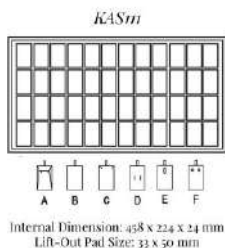

KAS111 JEWELRY TRAY W/ 48 LIFT-OUT PADS

Part of the **Presentation Trays** Collection:
Jewelry Tray for 48 pieces with removable pads (portrait format) for neck chain, earrings or pendant
-> Internal Dimension (in mm): 458 x 224 x 24
-> Lift-Out Pad Sections (in mm): 33 x 50

This product is shown with the following options:
-> Insert Pad Type A with lift ribbon
-> Outside Cover Material: Black Duratex DX1701
-> Outside Base Tray & Inside Fillet Base: Black Moccasin MN1809
-> Inside Grid Divider & Grid Base: Black Moccasin MN1809
-> Lift-Out Pad Material: Grey Ultra Suede UE506

[Read More](#)

SKU: KAS111

KAS112 NECKLACE TRAY FOR 4 PIECES

Part of the **Presentation Trays** Collection:
4 on necklace tray with removable pads covered in fabric
-> Internal Dimension (in mm): 458 x 224 x 24
-> Lift-Out Pad Size (in mm): 105 x 220

This product is shown with the following options:
-> Insert Pad Type A with lift ribbon
-> Outside Cover Material: Black Duratex DX1701
-> Outside Base Tray & Inside Fillet Base: Black Moccasin MN1809
-> Inside Pad Base and Divider: Black Moccasin MN1809
-> Lift-Out Pad Material: Ivory Ultra Suede UE512

[Read More](#)

SKU: KAS112