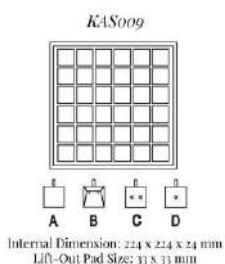

KAS008 NECKLACE TRAY FOR 1 PIECE

Part of the **Presentation Trays** Collection:
1 on necklace tray with removable pad
-> Internal Dimension (in mm): 224 x 224 x 32

This product is shown with the following options:
-> Insert Pad Type A with lift ribbon
-> Outside Cover Material: Black Duratex DX1701
-> Outside Base Tray & Inside Fillet Base: Black Moccasin MN1809
-> Inside Pad Base: Black Moccasin MN1809
-> Lift-Out Pad Material: Grey Ultra Suede UE506
-> Fastener Type: Press Stud M30

[Read More](#)

SKU: KAS008

KAS009 JEWELRY TRAY 36 REMOVABLE PADS

Part of the **Presentation Trays** Collection:
Jewelry Tray for 36 pieces with small removable pads for earrings, tie stud, brooch
-> Internal Dimension (in mm): 224 x 224 x 24
-> Lift-Out Pad Sections (in mm): 33 x 33

This product is shown with the following options:
-> Insert Pad Type A with lift ribbon
-> Outside Cover Material: Black Duratex DX1701
-> Outside Base Tray & Inside Fillet Base: Black Moccasin MN1809
-> Inside Grid Divider & Grid Base: Black Moccasin MN1809
-> Lift-Out Pad Material: Grey Ultra Suede UE506

[Read More](#)

SKU: KAS009