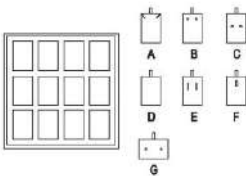

-> Internal Dimension (in mm): 224 x 224 x 24

-> Lift-Out Pad Sections (in mm): 52 x 70

This product is shown with the following options:

-> Insert Pad Type A with lift ribbon

-> Outside Cover Material: Black Duratex DX1701

Internal Dimension: 224 x 224 x 24 mm
Lift-Out Pad Size: 52 x 70 mm

KAS005 JEWELRY TRAY W/ 12 LIFT-OUT PADS

Part of the **Presentation Trays** Collection:
Jewelry Tray for 12 pieces with removable pads, raised on shoulders to allow for earring wire or chain behind pad (portrait or landscape format), for neck chain, earrings
-> Internal Dimension (in mm): 224 x 224 x 32
-> Lift-Out Pad Sections (in mm): 40 x 60

[Read More](#)

SKU: KAS005

KAS005

Internal Dimension: 224 x 224 x 32 mm
Lift-Out Pad Size: 40 x 60 mm

KAS006 JEWELRY TRAY 6 REMOVABLE PADS

Part of the **Presentation Trays** Collection:
Jewelry Tray for 6 pieces with removable pads, raised on shoulders to allow for earring wire or chain behind pad (portrait or landscape format), for neck chain, earrings, pin
-> Internal Dimension (in mm): 224 x 224 x 32
-> Lift-Out Pad Sections (in mm): 50 x 74