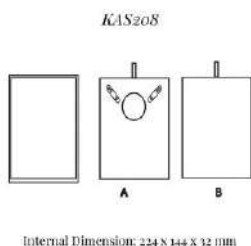

KAS206 JEWELRY TRAY 4 REMOVABLE PADS

Part of the **Presentation Trays** Collection:
Jewelry Tray for 4 pieces with removable pads, raised on shoulders to allow for earring wire or chain behind pad (portrait or landscape format), for neck chain, earrings, pin
-> Internal Dimension (in mm): 224 x 144 x 32
-> Lift-Out Pad Sections (in mm): 50 x 74

This product is shown with the following options:
-> Insert Pad Type C with lift ribbon
-> Outside Cover Material: Black Duratex DX1701
-> Outside Base Tray & Inside Fillet Base: Black Moccasin MN1809
-> Inside Grid Divider & Grid Base: Black Vellux VX806
-> Lift-Out Pad Material: Ivory Ultra Suede UE512
-> Inner Frame: White Plastic

[Read More](#)

SKU: KAS206

KAS208 NECKLACE TRAY FOR 1 PIECE

Part of the **Presentation Trays** Collection:
1 on necklace tray with removable pad covered in fabric, portrait
-> Internal Dimension (in mm): 224 x 144 x 32

This product is shown with the following options:
-> Insert Pad Type B with lift ribbon
-> Outside Cover Material: Black Duratex DX1701
-> Outside Base Tray & Inside Fillet Base: Black Moccasin MN1809
-> Inside Pad Base: Black Moccasin MN1809
-> Lift-Out Pad Material: Grey Ultra Suede UE506

[Read More](#)

SKU: KAS208