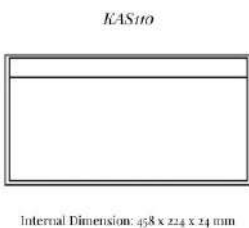

KAS109 JEWELRY TRAY 72 REMOVABLE PADS

Part of the **Presentation Trays** Collection:
Jewelry Tray for 72 pieces with small removable pads for earrings, tie stud, brooch

- -> Internal Dimension (in mm): 458 x 224 x 24
- -> Lift-Out Pad Sections (in mm): 33 x 33

This product is shown with the following options:

- -> Insert Pad Type A with lift ribbon
- -> Outside Cover Material: Brown Duratex DX1703
- -> Outside Base Tray & Inside Fillet Base: Brown Moccasin MN1804
- -> Inside Grid Divider & Grid Base: Brown Moccasin MN1804
- -> Lift-Out Pad Material: Brown Soft Suede ST904

[Read More](#)

SKU: KAS109

KAS110 NECK CHAIN TRAY FOR 28 PIECES

Part of the **Presentation Trays** Collection:
Neck Chain Tray with a row of 28 hooks to hold chains / bracelets, covered by lift up flap

- -> Internal Dimension (in mm): 458 x 224 x 24

This product is shown with the following options:

- -> Outside Cover Material: Black Duratex DX1701
- -> Outside Base Tray & Inside Fillet Base: Black Moccasin MN1809
- -> Inside Base Pad: Cream Faux Suede FE1607
- -> Fastener Type: Brass Hook

[Read More](#)

SKU: KAS110