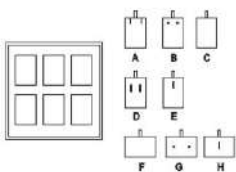

Part of the **Presentation Trays** Collection:
Jewelry Tray for 6 pieces with removable pads, raised on shoulders to allow for earring wire or chain behind pad (portrait or landscape format), for neck chain, earrings, pin
-> Internal Dimension (in mm): 224 x 224 x 32
-> Lift-Out Pad Sections (in mm): 50 x 74

This product is shown with the following options:
-> Insert Pad Type C with lift ribbon
-> Outside Cover Material: Black Duratex DX1701
-> Outside Base Tray & Inside Fillet Base: Black Moccasin MN1809
-> Inside Grid Divider & Grid Base: Black Vellux VX806
-> Lift-Out Pad Material: Ivory Ultra Suede UE512
-> Inner Frame: White Plastic

[Read More](#)

SKU: KAS006

KAS006