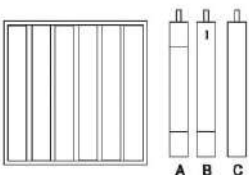

[Read More](#)

SKU: KAS001

KAS001

Internal Dimension: 224 x 224 x 32 mm
Inner Pad Size: 35 x 35 mm

KAS002 BRACELET TRAY FOR 6 PIECES

Part of the **Presentation Trays** Collection:
6 on bracelet tray with removable pads
-> Internal Dimension (in mm): 224 x 224 x 24
-> Lift-Out Pad Sections (in mm): 220 x 33

[Read More](#)

SKU: KAS002

KAS002

Internal Dimension: 224 x 224 x 24 mm
Lift-Out Pad Size: 220 x 33 mm

KAS003 HOOP EARRINGS OR DOUBLE RINGS TRAY FOR 16 SETS

Part of the **Presentation Trays** Collection:

16 double rings or hoop earrings tray, each set of rings individually set in soft roll pad