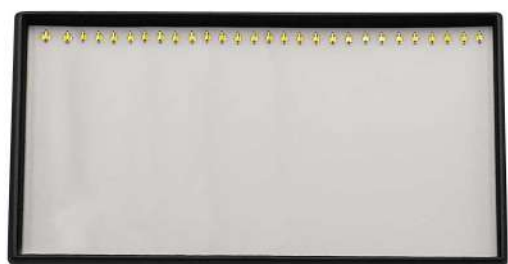

[Read More](#)

SKU: KAS113

KAS113

Internal Dimension: 458 x 224 x 60 mm
Inner Section Size: 28 x 90 mm

KAS114 NECK CHAIN TRAY FOR 28 PIECES

Part of the **Presentation Trays** Collection:
Neck Chain Tray with a row of 28 hooks to hold chains / bracelets without flap to cover hooks
-> Internal Dimension (in mm): 458 x 224 x 24