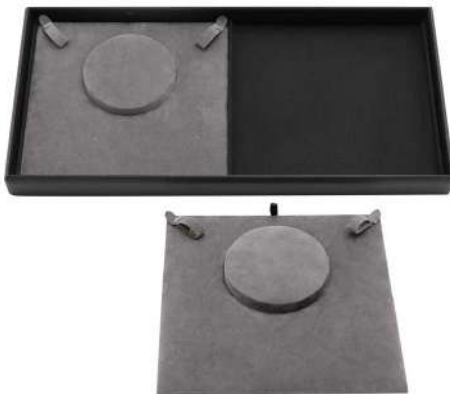

[Read More](#)

SKU: KAS105

KAS106 JEWELRY TRAY FOR 12 PIECES

Part of the **Presentation Trays** Collection:

Jewelry Tray for 12 pieces with removable pads, raised on shoulders to allow for earring wire or chain behind pad (portrait or landscape format), for neck chain, earrings, pin
 -> Internal Dimension (in mm): 458 x 144 x 32
 -> Lift-Out Pad Sections (in mm): 50 x 74

This product is shown with the following options:

-> Insert Pad Type C with lift ribbon
 -> Outside Cover Material: Blue Duratex DX1702
 -> Outside Base Tray & Inside Fillet Base: Blue Moccasin MN1801
 -> Inside Grid Divider & Grid Base: Blue Ultra Suede UE509
 -> Lift-Out Pad Material: Ivory Ultra Suede UE512
 -> Inner Frame: White Plastic

[Read More](#)

SKU: KAS106

KAS108 NECKLACE TRAY FOR 2 PIECES

Part of the **Presentation Trays** Collection:

2 on necklace tray with removable pads
 -> Internal Dimension (in mm): 458 x 224 x 32
 -> Lift-Out Pad Size (in mm): 224 x 224