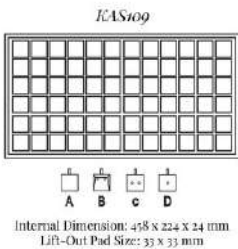

KAS109 JEWELRY TRAY 72 REMOVABLE PADS

Part of the **Presentation Trays** Collection:
Jewelry Tray for 72 pieces with small removable pads for earrings, tie stud, brooch

- -> Internal Dimension (in mm): 458 x 224 x 24
- -> Lift-Out Pad Sections (in mm): 33 x 33

This product is shown with the following options:

- -> Insert Pad Type A with lift ribbon
- -> Outside Cover Material: Brown Duratex DX1703
- -> Outside Base Tray & Inside Fillet Base: Brown Moccasin MN1804
- -> Inside Grid Divider & Grid Base: Brown Moccasin MN1804
- -> Lift-Out Pad Material: Brown Soft Suede ST904

[Read More](#)

SKU: KAS109

KAS110 NECK CHAIN TRAY FOR 28 PIECES

Part of the **Presentation Trays** Collection:
Neck Chain Tray with a row of 28 hooks to hold chains / bracelets, covered by lift up flap

- -> Internal Dimension (in mm): 458 x 224 x 24

This product is shown with the following options:

- -> Outside Cover Material: Black Duratex DX1701
- -> Outside Base Tray & Inside Fillet Base: Black Moccasin MN1809
- -> Inside Base Pad: Cream Faux Suede FE1607
- -> Fastener Type: Brass Hook

[Read More](#)

SKU: KAS110