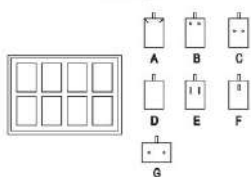

SKU: KAS205

KAS205

Internal Dimension: 224 x 144 x 32 mm
Lift-Out Pad Size: 40 x 60 mm

KAS206 JEWELRY TRAY 4 REMOVABLE PADS

Part of the **Presentation Trays** Collection:
Jewelry Tray for 4 pieces with removable pads, raised on shoulders to allow for earring wire or chain behind pad (portrait or landscape format), for neck chain, earrings, pin
-> Internal Dimension (in mm): 224 x 144 x 32
-> Lift-Out Pad Sections (in mm): 50 x 74