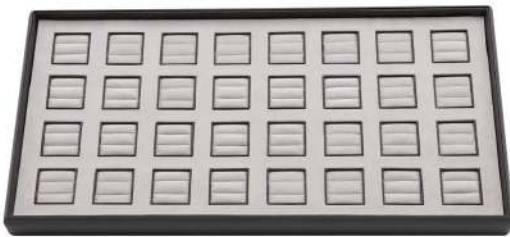

KAS103 DOUBLE RINGS / HOOP EARRINGS TRAY FOR 32 SETS

Part of the **Presentation Trays** Collection:
32 double rings or hoop earrings tray, each set of rings individually set in soft roll pad
-> Internal Dimension (in mm): 458 x 224 x 32
-> Inner Pad Sections (in mm): 35 x 35

This product is shown with the following options:
-> Outside Cover Material: Grey Duratex DX1704
-> Outside Base Tray & Inside Fillet Base: Grey Moccasin MN1807
-> Grid Top Tray: Light Grey Ultra Suede UE503
-> Inside Fixed Pad Material: Light Grey Ultra Suede UE503
-> Inside Frame: Black Plastic

[Read More](#)

SKU: KAS103