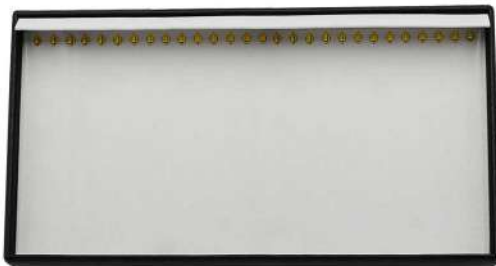

KAS110 NECK CHAIN TRAY FOR 28 PIECES

Part of the **Presentation Trays** Collection:
Neck Chain Tray with a row of 28 hooks to hold chains / bracelets, covered by lift up flap

- -> Internal Dimension (in mm): 458 x 224 x 24

This product is shown with the following options:

- -> Outside Cover Material: Black Duratex DX1701
- -> Outside Base Tray & Inside Fillet Base: Black Moccasin MN1809
- -> Inside Base Pad: Cream Faux Suede FE1607
- -> Fastener Type: Brass Hook

[Read More](#)

SKU: KAS110