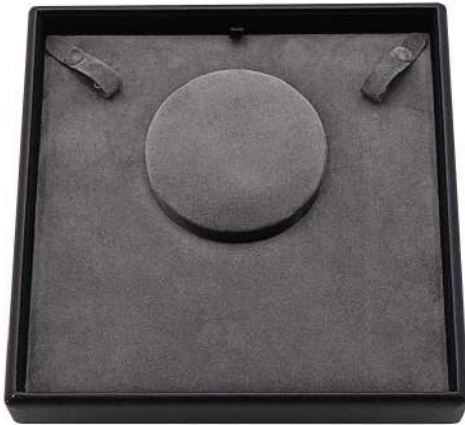

[Read More](#)

SKU: KAS006

KAS006

Internal Dimension: 224 x 224 x 32 mm
Lift-Out Pad Size: 50 x 74 mm

KAS008 NECKLACE TRAY FOR 1 PIECE

Part of the **Presentation Trays** Collection:
1 on necklace tray with removable pad
-> Internal Dimension (in mm): 224 x 224 x 32