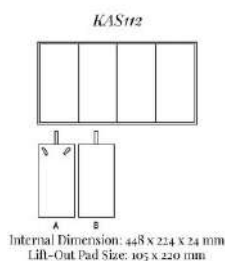

KAS111 JEWELRY TRAY W/ 48 LIFT-OUT PADS

Part of the **Presentation Trays** Collection:
Jewelry Tray for 48 pieces with removable pads (portrait format) for neck chain, earrings or pendant
-> Internal Dimension (in mm): 458 x 224 x 24
-> Lift-Out Pad Sections (in mm): 33 x 50

This product is shown with the following options:
-> Insert Pad Type A with lift ribbon
-> Outside Cover Material: Black Duratex DX1701
-> Outside Base Tray & Inside Fillet Base: Black Moccasin MN1809
-> Inside Grid Divider & Grid Base: Black Moccasin MN1809
-> Lift-Out Pad Material: Grey Ultra Suede UE506

[Read More](#)

SKU: KAS111

KAS112 NECKLACE TRAY FOR 4 PIECES

Part of the **Presentation Trays** Collection:
4 on necklace tray with removable pads covered in fabric
-> Internal Dimension (in mm): 458 x 224 x 24
-> Lift-Out Pad Size (in mm): 105 x 220

This product is shown with the following options:
-> Insert Pad Type A with lift ribbon
-> Outside Cover Material: Black Duratex DX1701
-> Outside Base Tray & Inside Fillet Base: Black Moccasin MN1809
-> Inside Pad Base and Divider: Black Moccasin MN1809
-> Lift-Out Pad Material: Ivory Ultra Suede UE512

[Read More](#)

SKU: KAS112