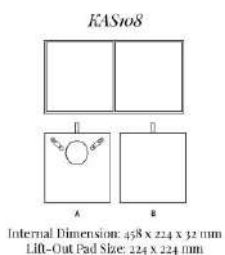

KAS106 JEWELRY TRAY FOR 12 PIECES

Part of the **Presentation Trays** Collection:

Jewelry Tray for 12 pieces with removable pads, raised on shoulders to allow for earring wire or chain behind pad (portrait or landscape format), for neck chain, earrings, pin
-> Internal Dimension (in mm): 458 x 144 x 32
-> Lift-Out Pad Sections (in mm): 50 x 74

This product is shown with the following options:

-> Insert Pad Type C with lift ribbon
-> Outside Cover Material: Blue Duratex DX1702
-> Outside Base Tray & Inside Fillet Base: Blue Moccasin MN1801
-> Inside Grid Divider & Grid Base: Blue Ultra Suede UE509
-> Lift-Out Pad Material: Ivory Ultra Suede UE512
-> Inner Frame: White Plastic

[Read More](#)

SKU: KAS106

KAS108 NECKLACE TRAY FOR 2 PIECES

Part of the **Presentation Trays** Collection:

2 on necklace tray with removable pads
-> Internal Dimension (in mm): 458 x 224 x 32
-> Lift-Out Pad Size (in mm): 224 x 224

This product is shown with the following options:

-> Insert Pad Type A with lift ribbon
-> Outside Cover Material: Black Duratex DX1701
-> Outside Base Tray & Inside Fillet Base: Black Moccasin MN1809
-> Inside Pad Base: Black Moccasin MN1809
-> Lift-Out Pad Material: Grey Ultra Suede UE506
-> Fastener Type: Press Stud M30

[Read More](#)

SKU: KAS108