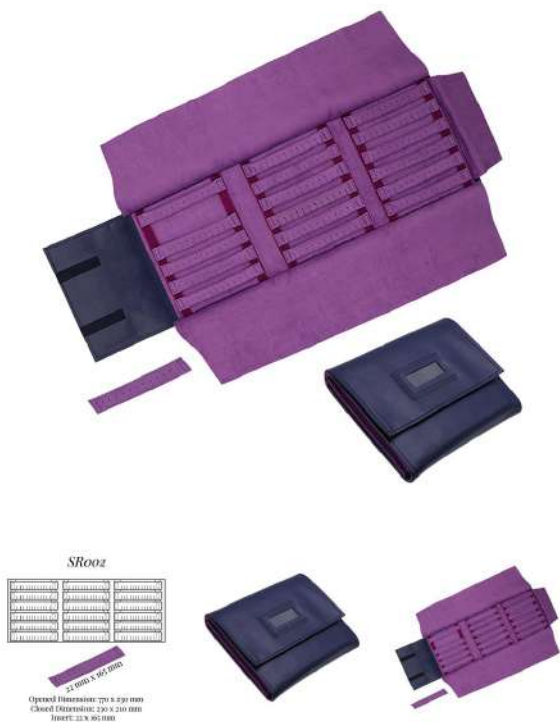

This product is shown with the following options:

-> Outside Cover Material: Grey Moccasin MN1803

-> Inner Lining and Insert Material: Beige Moccasin MN1805

-> Fastener Types: Press Stud M30, Velcro

[Read More](#)

SKU: SR001

SR002 EARRINGS STOCK ROLL

Part of the **Baikal** Collection:

Opened Dimension (in mm): 770 x 230

Closed Dimension (in mm): 230 x 210

Insert Size (in mm): 22 x 165

Earrings stock roll with eighteen removable earring bars that hold six pairs of earrings each; on each bar the earring wrap fold up and is held closed with velcro bands; a name or information pocket is stitched on the outside front end of the wrap

This product is shown with the following options:

-> Outside Cover Material: Blue Leatherlux LX419

-> Inner Lining and Insert Material: Purple Moccasin MN1808

-> Fastener Types: Velcro

[Read More](#)

SKU: SR002

SR003 RING STOCK ROLL

Part of the **Baikal** Collection:

Opened Dimension (in mm): 720 x 255

Roll Width Dimension (in mm): 255

Insert Size (in mm): 30 x 110

Ring stock roll with twenty-eight removable ring soft bars that are held in place by two press stud fasteners, the roll rolls up and is held closed with velcro bands; a name or information pocket is stitched on the outside front end of wrap