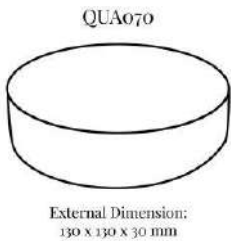

QUA070 ROUND DISPLAY BASE BLOCK

Part of the **Quartz Jewellery Display Collection**:
External Dimension (in mm): 130 x 130 x 30

Universal round display base block to enhance jewellery presentation in window or shelves displays.

This product is shown with the following options:
-> Outside Cover Material: Silver Leatherlux LX401
-> Underside (Base) Material: White Skiverlite SE216

[Read More](#)

SKU: QUA070

QUA080 MINI RING DISPLAY COLUMN, SOFT-ROLL

Part of the **Quartz Jewellery Display Collection**:
External Dimension (in mm): 43 x 43 x 40
with Sloping at 25 mm

Mini round ring display column to present a single ring; with soft-roll insert to hold ring in position.

This product is shown with the following options:
-> Outside Cover Material: Mint Green Faux Suede FE1606
-> Underside (Base) Material: Mint Green Skiverlite SE202

[Read More](#)

SKU: QUA080