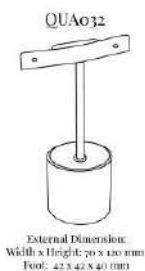

QUA032 EARRING TREE

Part of the **Quartz Jewellery Display Collection**:
Width x Height Dimension (in mm): 70 x 120
Foot (in mm): 42 x 42 x 40

Earring Tree display stand with stainless steel center post and deep base stand.

Enhance this collection by displaying the items on a real leather version of our [MOR013 Base Block](#) and add your [logo or name block](#) to it.

This product is shown with the following options:

- -> Outside Cover Material: Silver Leatherlux LX401
- -> Underside (Base) Material: White Skiverlite SE216
- -> Center Post: Brass Stainless Steel

[Read More](#)

SKU: QUA032