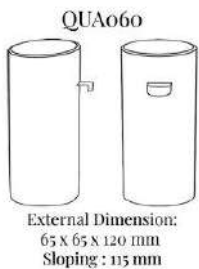

QUA051 OVAL EARRINGS DISPLAY STAND

Part of the **Quartz Jewellery Display Collection**:
External Dimension (in mm): 55 x 42 x 40
Foot (in mm): 25 x 25

Small oval earrings display stand with angled back support.

Enhance this collection by displaying the items on a real leather version of our [MOR013 Base Block](#) and add your [logo or name block](#) to it.

This product is shown with the following options:

- -> Outside Cover Material: Silver Leatherlux LX401
- -> Underside (Back & Leg) Material: White Skiverlite SE216

[Read More](#)

SKU: QUA051

QUA060 PENDANT COLUMN DISPLAY, ROUND

Part of the **Quartz Jewellery Display Collection**:
External Dimension (in mm): 65 x 65 x 120
with sloping at: 115 mm

Small Necklace or Pendant Column Display with one fabric covered metal hook at the back to hold necklace in place.

Enhance this collection by displaying the items on a real leather version of our [MOR013 Base Block](#) and add your [logo or name block](#) to it.

This necklace display is shown with the following options:

- -> Outside Cover Material: Silver Leatherlux LX401
- -> Underside (Base) Material: White Skiverlite SE216
- -> Hook at Back: Metal, covered with Silver Leatherlux LX401

[Read More](#)

SKU: QUA060