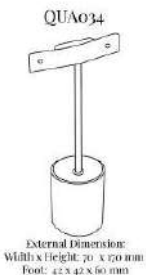

QUA034 EARRING TREE

Part of the **Quartz Jewellery Display Collection**:
Width x Height Dimension (in mm): 70 x 170
Foot (in mm): 42 x 42 x 60

Earring Tree display stand with stainless steel center post and deep base stand.

Enhance this collection by displaying the items on a real leather version of our [MOR013 Base Block](#) and add your [logo or name block](#) to it.

This product is shown with the following options:

- -> Outside Cover Material: Silver Leatherlux LX401
- -> Underside (Base) Material: White Skiverlite SE216
- -> Center Post: Brass Stainless Steel

[Read More](#)

SKU: QUA034