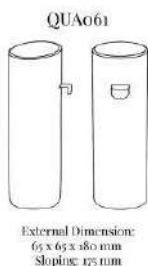

QUA061 ROUND PENDANT COLUMN DISPLAY

Part of the **Quartz Jewellery Display Collection**:
External Dimension (in mm): 65 x 65 x 180
with sloping at: 175 mm

Medium height Necklace or Pendant Column Display with one fabric covered metal hook at the back to hold necklace in place.

Enhance this collection by displaying the items on a real leather version of our [MOR013 Base Block](#) and add your [logo or name block](#) to it.

This necklace display is shown with the following options:

- -> Outside Cover Material: Silver Leatherlux LX401
- -> Underside (Base) Material: White Skiverlite SE216
- -> Hook at Back: Metal, covered with Silver Leatherlux LX401

[Read More](#)

SKU: QUA061

QUA062 TALL PENDANT COLUMN DISPLAY, ROUND

Part of the **Quartz Jewellery Display Collection**:
External Dimension (in mm): 65 x 65 x 250
with sloping at: 245 mm

Tall Necklace or Pendant Column Display with one fabric covered metal hook at the back to hold necklace in place.

Enhance this collection by displaying the items on a real leather version of our [MOR013 Base Block](#) and add your [logo or name block](#) to it.

This necklace display is shown with the following options:

- -> Outside Cover Material: Silver Leatherlux LX401
- -> Underside (Base) Material: White Skiverlite SE216
- -> Hook at Back: Metal, covered with Silver Leatherlux LX401

[Read More](#)

SKU: QUA062