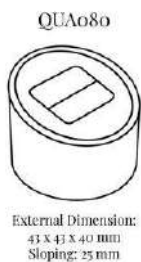

QUA070 ROUND DISPLAY BASE BLOCK

Part of the **Quartz Jewellery Display Collection**:
External Dimension (in mm): 130 x 130 x 30

Universal round display base block to enhance jewellery presentation in window or shelves displays.

This product is shown with the following options:
-> Outside Cover Material: Silver Leatherlux LX401
-> Underside (Base) Material: White Skiverlite SE216

[Read More](#)

SKU: QUA070

QUA080 MINI RING DISPLAY COLUMN, SOFT-ROLL

Part of the **Quartz Jewellery Display Collection**:
External Dimension (in mm): 43 x 43 x 40
with Sloping at 25 mm

Mini round ring display column to present a single ring; with soft-roll insert to hold ring in position.

This product is shown with the following options:
-> Outside Cover Material: Mint Green Faux Suede FE1606
-> Underside (Base) Material: Mint Green Skiverlite SE202

[Read More](#)

SKU: QUA080