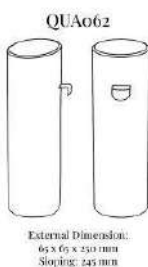

QUA061 ROUND PENDANT COLUMN DISPLAY

Part of the **Quartz Jewellery Display Collection**:
External Dimension (in mm): 65 x 65 x 180
with sloping at: 175 mm

Medium height Necklace or Pendant Column Display with one fabric covered metal hook at the back to hold necklace in place.

Enhance this collection by displaying the items on a real leather version of our [MOR013 Base Block](#) and add your [logo or name block](#) to it.

This necklace display is shown with the following options:

- -> Outside Cover Material: Silver Leatherlux LX401
- -> Underside (Base) Material: White Skiverlite SE216
- -> Hook at Back: Metal, covered with Silver Leatherlux LX401

[Read More](#)

SKU: QUA061

QUA062 TALL PENDANT COLUMN DISPLAY, ROUND

Part of the **Quartz Jewellery Display Collection**:
External Dimension (in mm): 65 x 65 x 250
with sloping at: 245 mm

Tall Necklace or Pendant Column Display with one fabric covered metal hook at the back to hold necklace in place.

Enhance this collection by displaying the items on a real leather version of our [MOR013 Base Block](#) and add your [logo or name block](#) to it.

This necklace display is shown with the following options:

- -> Outside Cover Material: Silver Leatherlux LX401
- -> Underside (Base) Material: White Skiverlite SE216
- -> Hook at Back: Metal, covered with Silver Leatherlux LX401

[Read More](#)

SKU: QUA062