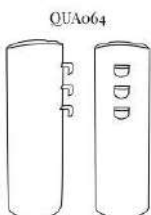

QUA063 DROP EARRINGS STAND, ROUND COLUMN

Part of the **Quartz Jewellery Display Collection**:
External Dimension (in mm): 65 x 65 x 120
with sloping at: 155 mm

Drop Earrings Stand, round column, with two fabric covered metal hooks at the back to hold earrings in place.

Enhance this collection by displaying the items on a real leather version of our [MOR013 Base Block](#) and add your [logo or name block](#) to it.

This product is shown with the following options:

- -> Outside Cover Material: Silver Leatherlux LX401
- -> Underside (Base) Material: White Skiverlite SE216
- -> Hook at Back: Metal, covered with Silver Leatherlux LX401

[Read More](#)

SKU: QUA063

QUA064 NECKLACE COLUMN STAND

Part of the **Quartz Jewellery Display Collection**:
External Dimension (in mm): 90 x 90 x 450
with sloping at: 420 mm

Tall Necklace Column Stand, with three fabric covered metal hooks at the back to hold necklace in place and allow adjustment of length.

Enhance this collection by displaying the items on a real leather version of our [MOR013 Base Block](#) and add your [logo or name block](#) to it.

This necklace display is shown with the following options:

- -> Outside Cover Material: Red Moccasin MN1802
- -> Underside (Base) Material: Red Skiverlite SE208
- -> Hook at Back: Metal, covered with Red Moccasin MN1802

[Read More](#)

SKU: QUA064