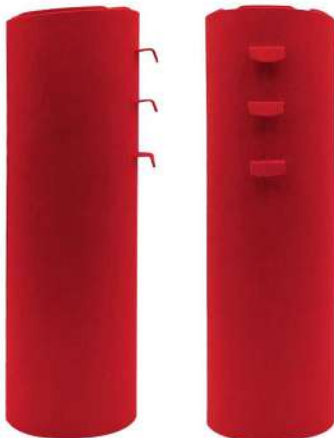

QUA064 NECKLACE COLUMN STAND

Part of the **Quartz Jewellery Display Collection**:
External Dimension (in mm): 90 x 90 x 450
with sloping at: 420 mm

Tall Necklace Column Stand, with three fabric covered metal hooks at the back to hold necklace in place and allow adjustment of length.

Enhance this collection by displaying the items on a real leather version of our [MOR013 Base Block](#) and add your [logo or name block](#) to it.

This necklace display is shown with the following options:

- -> Outside Cover Material: Red Moccasin MN1802
- -> Underside (Base) Material: Red Skiverlite SE208
- -> Hook at Back: Metal, covered with Red Moccasin MN1802

[Read More](#)

SKU: QUA064