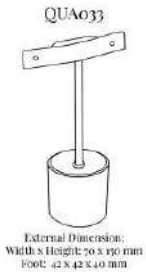

QUA033 EARRING TREE

Part of the **Quartz Jewellery Display Collection**:
Width x Height Dimension (in mm): 70 x 150
Foot (in mm): 42 x 42 x 40

Earring Tree display stand with stainless steel center post and deep base stand.

Enhance this collection by displaying the items on a real leather version of our [MOR013 Base Block](#) and add your [logo or name block](#) to it.

This product is shown with the following options:

- -> Outside Cover Material: Silver Leatherlux LX401
- -> Underside (Base) Material: White Skiverlite SE216
- -> Center Post: Brass Stainless Steel

[Read More](#)

SKU: QUA033