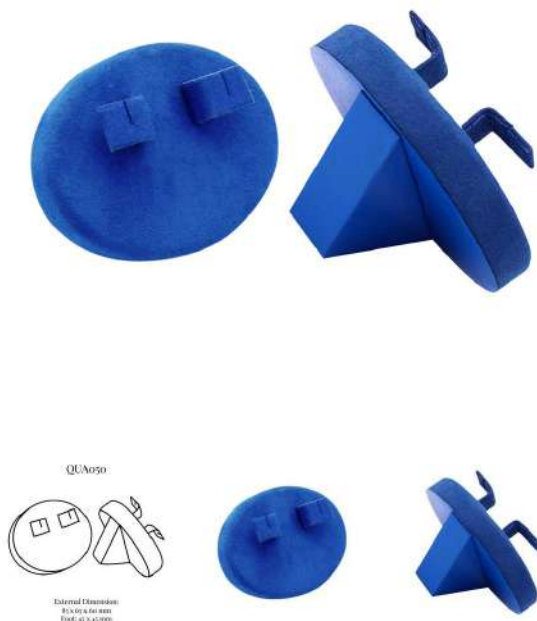

QUA050 OVAL EARRINGS DISPLAY STAND

Part of the **Quartz Jewellery Display Collection**:
External Dimension (in mm): 85 x 65 x 60
Foot (in mm): 45 x 45

Large oval earrings display stand with angled back support.

Enhance this collection by displaying the items on a real leather version of our [MOR013 Base Block](#) and add your [logo or name block](#) to it.

This product is shown with the following options:

- -> Outside Cover Material: Blue Faux Suede FE1631
- -> Underside (Back & Leg) Material: Blue Skiverlite SE223

[Read More](#)

SKU: QUA050