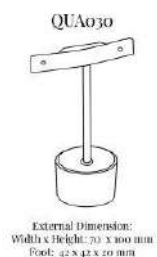

Part of the **Quartz Jewellery Display Collection**:
Width x Height Dimension (in mm): 70 x 100
Foot (in mm): 42 x 42 x 20

Earring Tree display stand with stainless steel center post and shallow base stand

This product is shown with the following options:
-> Outside Cover Material: Blue Faux Suede FE1631
-> Underside (Base) Material: Blue Skiverlite SE223
-> Center Post: Brass Stainless Steel

[Read More](#)

SKU: QUA030