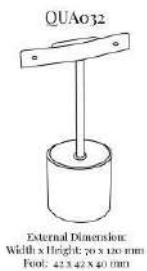

QUA032 EARRING TREE

Part of the **Quartz Jewellery Display Collection**:
Width x Height Dimension (in mm): 70 x 120
Foot (in mm): 42 x 42 x 40

Earring Tree display stand with stainless steel center post and deep base stand.

Enhance this collection by displaying the items on a real leather version of our [MOR013 Base Block](#) and add your [logo or name block](#) to it.

This product is shown with the following options:

- -> Outside Cover Material: Silver Leatherlux LX401
- -> Underside (Base) Material: White Skiverlite SE216
- -> Center Post: Brass Stainless Steel

[Read More](#)

SKU: QUA032