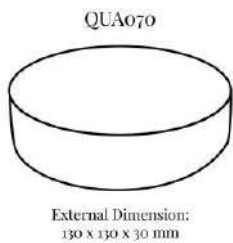

QUA070 ROUND DISPLAY BASE BLOCK

Part of the **Quartz Jewellery Display Collection**:
External Dimension (in mm): 130 x 130 x 30

Universal round display base block to enhance jewellery presentation in window or shelves displays.

This product is shown with the following options:
-> Outside Cover Material: Silver Leatherlux LX401
-> Underside (Base) Material: White Skiverlite SE216

[Read More](#)

SKU: QUA070

QUA080 MINI RING DISPLAY COLUMN, SOFT-ROLL

Part of the **Quartz Jewellery Display Collection**:
External Dimension (in mm): 43 x 43 x 40
with Sloping at 25 mm

Mini round ring display column to present a single ring; with soft-roll insert to hold ring in position.

This product is shown with the following options:
-> Outside Cover Material: Mint Green Faux Suede FE1606
-> Underside (Base) Material: Mint Green Skiverlite SE202

[Read More](#)

SKU: QUA080