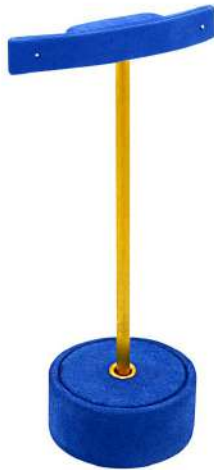

QUA031 EARRING TREE

Part of the **Quartz Jewellery Display Collection**:
Width x Height Dimension (in mm): 70 x 133
Foot (in mm): 42 x 42 x 20

Earring Tree display stand with stainless steel center post and shallow base stand

This product is shown with the following options:

- -> Outside Cover Material: Blue Faux Suede FE1631
- -> Underside (Base) Material: Blue Skiverlite SE223
- -> Center Post: Brass Stainless Steel

[Read More](#)

SKU: QUA031