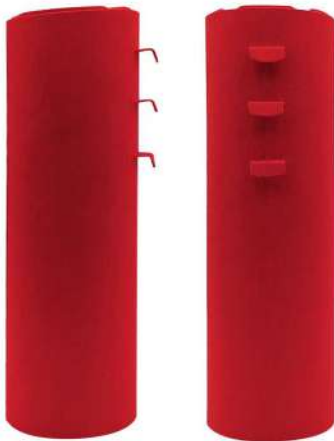

QUA064 NECKLACE COLUMN STAND

Part of the **Quartz Jewellery Display Collection**:
External Dimension (in mm): 90 x 90 x 450
with sloping at: 420 mm

Tall Necklace Column Stand, with three fabric covered metal hooks at the back to hold necklace in place and allow adjustment of length.

Enhance this collection by displaying the items on a real leather version of our [MOR013 Base Block](#) and add your [logo or name block](#) to it.

This necklace display is shown with the following options:

- -> Outside Cover Material: Red Moccasin MN1802
- -> Underside (Base) Material: Red Skiverlite SE208
- -> Hook at Back: Metal, covered with Red Moccasin MN1802

[Read More](#)

SKU: QUA064