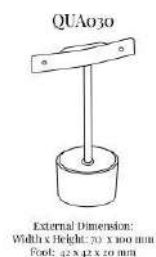

Part of the **Quartz Jewellery Display Collection**:
Width x Height Dimension (in mm): 70 x 100
Foot (in mm): 42 x 42 x 20

Earring Tree display stand with stainless steel center post and shallow base stand

This product is shown with the following options:

- -> Outside Cover Material: Blue Faux Suede FE1631
- -> Underside (Base) Material: Blue Skiverlite SE223
- -> Center Post: Brass Stainless Steel

[Read More](#)

SKU: QUA030