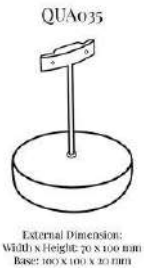

QUA035 EARRING TREE

Part of the **Quartz Jewellery Display Collection**:
Width x Height Dimension (in mm): 70 x 100
Foot (in mm): 100 x 100 x 20

Earring Tree display stand with stainless steel center post and wide and shallow base stand.

Enhance this collection by displaying the items on a real leather version of our [MOR013 Base Block](#) and add your [logo or name block](#) to it.

This product is shown with the following options:

- -> Outside Cover Material: Silver Leatherlux LX401
- -> Underside (Base) Material: White Skiverlite SE216
- -> Center Post: Brass Stainless Steel

[Read More](#)

SKU: QUA035

QUA040 DOUBLE RING DISPLAY STAND, OVAL

Part of the **Quartz Jewellery Display Collection**:
External Dimension (in mm): 100 x 75 x 60
Foot (in mm): 45 x 45

Large oval double ring display stand with angled back support.

Enhance this collection by displaying the items on a real leather version of our [MOR013 Base Block](#) and add your [logo or name block](#) to it.

This product is shown with the following options:

- -> Outside Cover Material: Silver Leatherlux LX401
- -> Underside (Back & Leg) Material: White Skiverlite SE216

[Read More](#)

SKU: QUA040