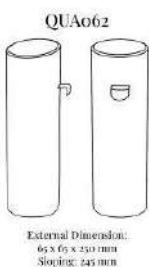

QUA061 ROUND PENDANT COLUMN DISPLAY

Part of the **Quartz Jewellery Display Collection**:
External Dimension (in mm): 65 x 65 x 180
with sloping at: 175 mm

Medium height Necklace or Pendant Column Display with one fabric covered metal hook at the back to hold necklace in place.

Enhance this collection by displaying the items on a real leather version of our [MOR013 Base Block](#) and add your [logo or name block](#) to it.

This necklace display is shown with the following options:

- -> Outside Cover Material: Silver Leatherlux LX401
- -> Underside (Base) Material: White Skiverlite SE216
- -> Hook at Back: Metal, covered with Silver Leatherlux LX401

[Read More](#)

SKU: QUA061

QUA062 TALL PENDANT COLUMN DISPLAY, ROUND

Part of the **Quartz Jewellery Display Collection**:
External Dimension (in mm): 65 x 65 x 250
with sloping at: 245 mm

Tall Necklace or Pendant Column Display with one fabric covered metal hook at the back to hold necklace in place.

Enhance this collection by displaying the items on a real leather version of our [MOR013 Base Block](#) and add your [logo or name block](#) to it.

This necklace display is shown with the following options:

- -> Outside Cover Material: Silver Leatherlux LX401
- -> Underside (Base) Material: White Skiverlite SE216
- -> Hook at Back: Metal, covered with Silver Leatherlux LX401

[Read More](#)

SKU: QUA062