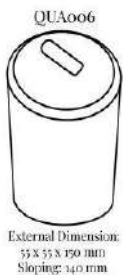

QUA006 SINGLE RING DISPLAY COLUMN

Part of the **Quartz Jewellery Display Collection**:
External Dimension (in mm): 55 x 55 x 150
with Sloping at 140 mm

Round single ring display column; with a metal clip on top , covered with fabric, to hold ring in position.

Enhance this collection by displaying the items on a real leather version of our [MOR013 Base Block](#) and add your [logo or name block](#) to it.

This product is shown with the following options:

- -> Outside Cover Material: Silver Leatherlux LX401
- -> Underside (Base) Material: White Skiverlite SE216

[Read More](#)

SKU: QUA006