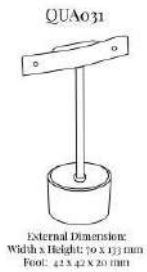

QUA031 EARRING TREE

Part of the **Quartz Jewellery Display Collection**:
Width x Height Dimension (in mm): 70 x 133
Foot (in mm): 42 x 42 x 20

Earring Tree display stand with stainless steel center post and shallow base stand

This product is shown with the following options:

- -> Outside Cover Material: Blue Faux Suede FE1631
- -> Underside (Base) Material: Blue Skiverlite SE223
- -> Center Post: Brass Stainless Steel

[Read More](#)

SKU: QUA031