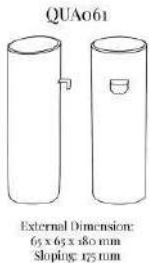

QUA061 ROUND PENDANT COLUMN DISPLAY

Part of the **Quartz Jewellery Display Collection**:
External Dimension (in mm): 65 x 65 x 180
with sloping at: 175 mm

Medium height Necklace or Pendant Column Display with one fabric covered metal hook at the back to hold necklace in place.

Enhance this collection by displaying the items on a real leather version of our [MOR013 Base Block](#) and add your [logo or name block](#) to it.

This necklace display is shown with the following options:

- -> Outside Cover Material: Silver Leatherlux LX401
- -> Underside (Base) Material: White Skiverlite SE216
- -> Hook at Back: Metal, covered with Silver Leatherlux LX401

[Read More](#)

SKU: QUA061

QUA062 TALL PENDANT COLUMN DISPLAY, ROUND

Part of the **Quartz Jewellery Display Collection**:
External Dimension (in mm): 65 x 65 x 250
with sloping at: 245 mm

Tall Necklace or Pendant Column Display with one fabric covered metal hook at the back to hold necklace in place.

Enhance this collection by displaying the items on a real leather version of our [MOR013 Base Block](#) and add your [logo or name block](#) to it.

This necklace display is shown with the following options:

- -> Outside Cover Material: Silver Leatherlux LX401
- -> Underside (Base) Material: White Skiverlite SE216
- -> Hook at Back: Metal, covered with Silver Leatherlux LX401

[Read More](#)

SKU: QUA062