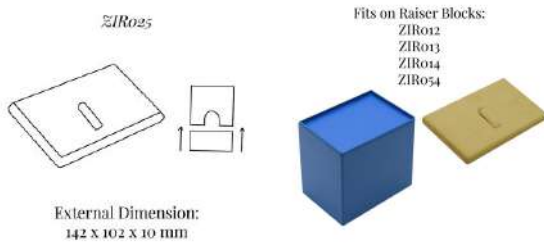

Part of the **Zircon** Jewellery Display Collection:
External Dimension (in mm): 142 x 102 x 10

Ring Display pad to hold one large ring which is held in position by a fabric covered metal clip.

Fits on Top of Raiser Block: [ZIR012](#), [ZIR013](#), [ZIR014](#)

This product is shown with the following options:

- -> Cover Material: Yellow Faux Suede FE1611
- -> Underside Material: Yellow Skiverlite SE223

[Read More](#)

SKU: ZIR025