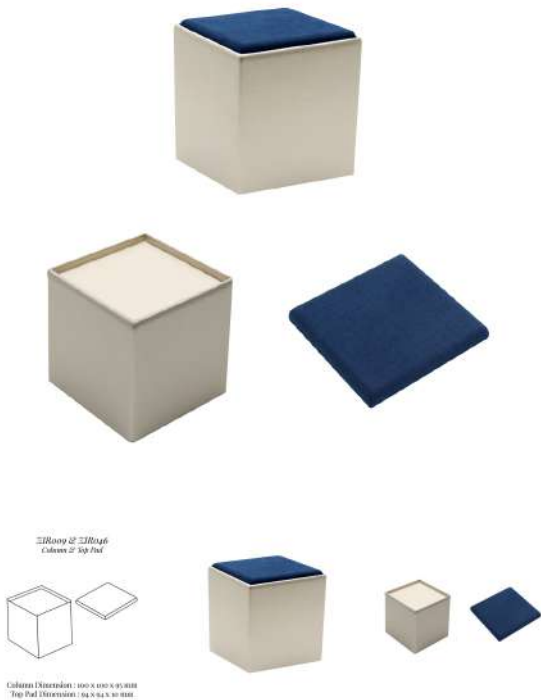

ZIR009 AND ZIR046 SQUARE RAISER BLOCK COLUMN W/ TOP PAD

Part of the **Zircon** Jewellery Display Collection:

Column Dimension (in mm): 100 x 100 x 95

Top Pad Dimension (in mm): 94 x 94 x 10

Top Pad shown is [ZIR046](#), can be replaced with [ZIR026](#), [ZIR035](#), [ZIR037](#), [ZIR039](#), [ZIR055](#), [ZIR070](#), [ZIR071](#)

Small square raiser block with removable top flat pad; the column can be covered in real leather or a fabric of your choice; your logo can be printed or embossed on the front of the column; the top flat pad can be covered in a material of your choice and the pad can be replaced with other display props.

This product is shown with the following options:

-> Column Cover Material: Silver Leatherlux LX401

-> Flat Top Pad Cover Material: Blue Faux Suede FE1613

-> Column Inside Top & Underside: Cream Skiverlite SE231

-> Flat Top Pad Underside: Blue Skiverlite SE229

[Read More](#)

SKU: ZIR009