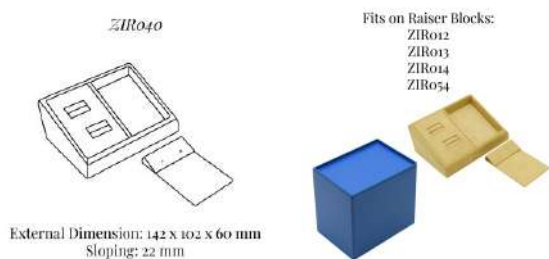

ZIRO40 SET RINGS AND EARRINGS DISPLAY

Part of the **Zircon** Jewellery Display Collection:
External Dimension (in mm): 142 x 102 x 60
Sloping (in mm): 22

Rings and Earrings Display stand to hold a pair of rings in soft roll cushion and a pair of drop earrings on removable flap pad

Fits on Top of Raiser Block: [ZIR012](#), [ZIR013](#), [ZIR014](#)

This product is shown with the following options:

-> Cover Material: Yellow Faux Suede FE1611

-> Underside Material: Yellow Skiverlite SE223

[Read More](#)

SKU: ZIR040