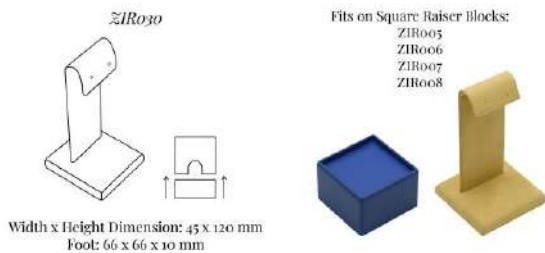

[Read More](#)

SKU: ZIR029

ZIRO30 LARGE DROP EARRINGS STAND

Part of the **Zircon** Jewellery Display Collection:
Width x Height Dimension (in mm): 45 x 120
Foot (in mm): 66 x 66 x 10

Earrings Stand to display one pair of large drop earrings.

[Read More](#)

SKU: ZIR030

ZIR031 TWO PAIRS OF BAR CUFFLINKS DISPLAY

Part of the **Zircon Jewellery Display Collection**:
External Dimension (in mm): 142 x 102 x 25

Cufflinks Display stand to hold two pairs of bar cufflinks which are held in position by upright slotted bar.