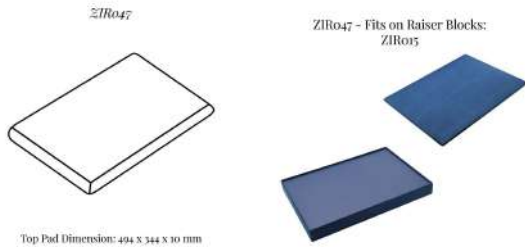

ZIRO47 TOP PAD FOR RAISER BLOCK

Part of the **Zircon** Jewellery Display Collection:
External Dimension (in mm): 494 x 344 x 10

Flat Top pad for raiser block; fits on top of large oblong raiser block: [ZIR015](#)

This product is shown with the following options:

-> Cover Material: Blue Faux Suede FE1613

-> Underside Material: Blue Skiverlite SE229

[Read More](#)

SKU: ZIR047