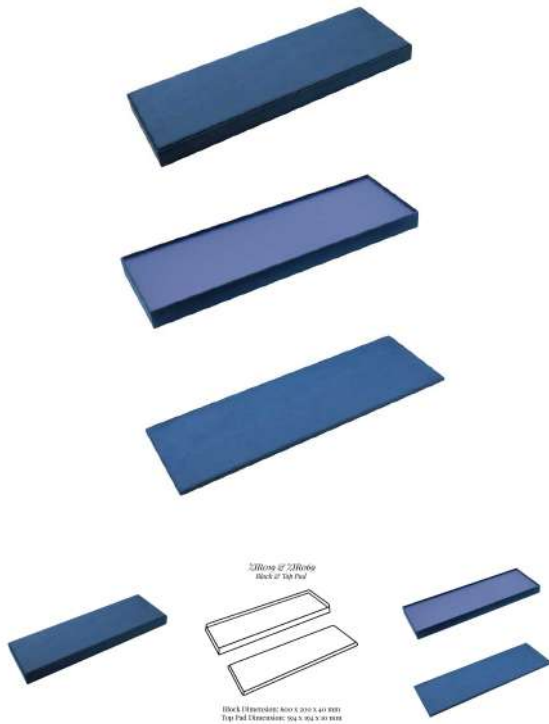

ZIR019 AND ZIR069 OBLONG RAISER BLOCK WITH TOP PAD

Part of the **Zircon** Jewellery Display Collection:

Block Dimension (in mm): 600 x 200 x 40

Top Pad Dimension (in mm): 594 x 194 x 10

Rectangular base raiser block with removable top flat pad, [ZIR069](#); the pad can be covered in real leather or a fabric of your choice; your logo can be printed or embossed on the front of the pad; the top flat pad can be covered in a different material than the base of the display pad.

This product is shown with the following options:

-> Pad Base Material: Blue Faux Suede FE1613

-> Flat Top Pad Cover Material: Blue Faux Suede FE1613

-> Underside Material: Blue Skiverlite SE229

[Read More](#)

SKU: ZIR019