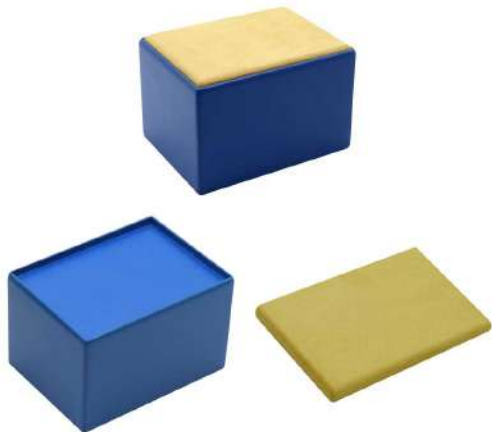

ZIR012 W/ ZIR045 OBLONG RAISER BLOCK COLUMN WITH TOP PAD

Part of the **Zircon Jewellery Display Collection**:

Column Dimension (in mm): 112 x 152 x 95

Top Pad Dimension (in mm): 105 x 145 x 10

Shown with Top Pad [ZIR045](#), can be replaced with: [ZIR024](#), [ZIR025](#), [ZIR031](#), [ZIR040](#), [ZIR050](#)

Small oblong raiser block with removable top flat pad; the column can be covered in real leather or a fabric of your choice; your logo can be printed or embossed on the front of the column; the top flat pad can be covered in a material of your choice and the pad can be replaced with other display props.

This product is shown with the following options:

-> Column Cover Material: Blue Leatherlux LX420

-> Flat Top Pad Cover Material: Yellow Faux Suede FE1611

-> Column Inside Top & Underside: Blue Skiverlite SE210

-> Flat Top Pad Underside: Yellow Skiverlite SE223

[Read More](#)

SKU: ZIR012