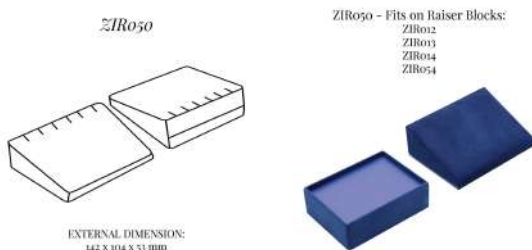

[Read More](#)

SKU: ZIRO50

ZIR051 MULTI RINGS OR HOOP EARRINGS DISPLAY

Part of the **Zircon** Jewellery Display Collection:
External Dimension (in mm): 148 x 96 x 48/20

Multi Rings or Hoop Earrings Display stand to hold several rings or hoops, with soft roll cushion insert, slightly sloped