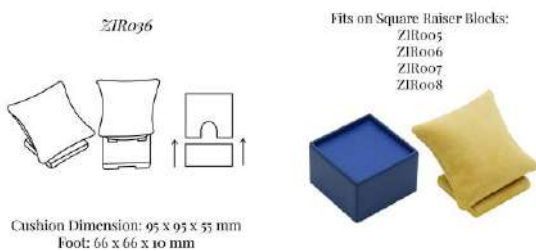

Part of the **Zircon** Jewellery Display Collection:

Cushion Dimension (in mm): 95 x 95 x 55

Foot (in mm): 66 x 66 x 10

Jewellery Cushion Display stand to hold bracelet or bangle on an angled soft pillow that is detachable from the support stand.

Fits on Top of Raiser Block: [ZIR005](#), [ZIR006](#), [ZIR007](#), [ZIR008](#)

This product is shown with the following options:

-> Cover Material: Yellow Faux Suede FE1611

-> Underside Material: Yellow Skiverlite SE223

[Read More](#)

SKU: ZIR036