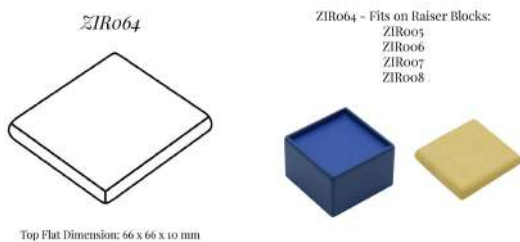

Part of the **Zircon** Jewellery Display Collection:
External Dimension (in mm): 66 x 66 x 10

Top flat cushion for square raiser block column; fits on Top of Raiser Block: [ZIR005](#), [ZIR006](#), [ZIR007](#), [ZIR008](#)

This product is shown with the following options:

- -> Cover Material: Yellow Faux Suede FE1611
- -> Underside Material: Yellow Skiverlite SE223

[Read More](#)

SKU: ZIR064