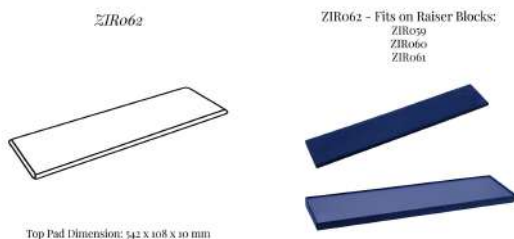

ZIR061 AND ZIR062 LARGE BASE RAISER BLOCK WITH TOP PAD

Part of the **Zircon** Jewellery Display Collection:

Block Dimension (in mm): 550 x 116 x 75

Top Pad Dimension (in mm): 542 x 108 x 10

Rectangular base raiser block with removable top flat pad, [ZIR062](#); the pad can be covered in real leather or a fabric of your choice; your logo can be printed or embossed on the front of the pad; the top flat pad can be covered in a different material than the base of the display pad.

This product is shown with the following options:

-> Pad Base Material: Blue Faux Suede FE1613

-> Flat Top Pad Cover Material: Blue Faux Suede FE1613

-> Underside Material: Blue Skiverlite SE229

[Read More](#)

SKU: ZIR061

ZIR062 TOP PAD FOR RAISER BLOCK

Part of the **Zircon** Jewellery Display Collection:

External Dimension (in mm): 542 x 108 x 10

Flat Top pad for raiser block; fits on top of oblong raiser block: [ZIR059](#), [ZIR060](#), [ZIR061](#)

This product is shown with the following options:

-> Cover Material: Blue Faux Suede FE1613

-> Underside Material: Blue Skiverlite SE229

[Read More](#)

SKU: ZIR062