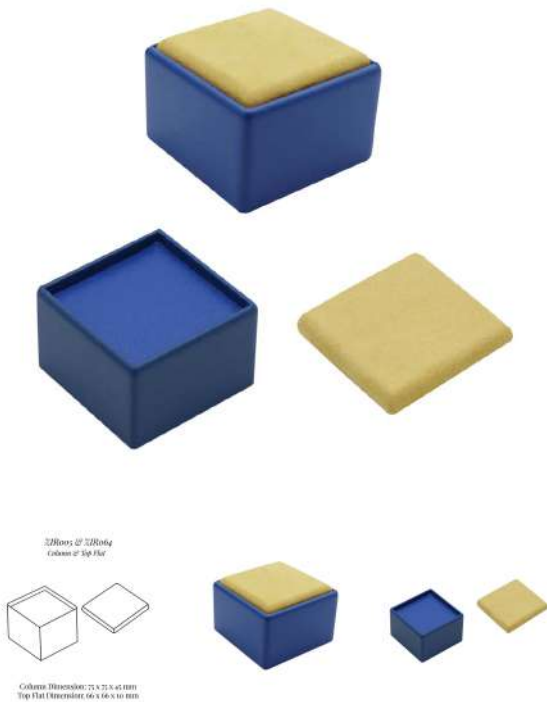

ZIR005 W/ ZIR064 SQUARE RAISER BLOCK COLUMN WITH TOP

Part of the **Zircon Jewellery Display Collection**:

Column Dimension (in mm): 75 x 75 x 45

Top Pad Dimension (in mm): 66 x 66 x 10

Shown with Top Pad [ZIR064](#), can be replaced with: [ZIR021](#), [ZIR022](#), [ZIR023](#), [ZIR027](#), [ZIR028](#), [ZIR029](#), [ZIR030](#), [ZIR032](#), [ZIR033](#), [ZIR034](#), [ZIR036](#), [ZIR038](#), [ZIR080](#)

Shallow square raiser block with removable top flat pad; the column can be covered in real leather or a fabric of your choice; your logo can be printed or embossed on the front of the column; the top flat pad can be covered in a material of your choice and the pad can be replaced with other display props.

This product is shown with the following options:

-> Column Cover Material: Blue Leatherlux LX420

-> Flat Top Pad Cover Material: Yellow Faux Suede FE1611

-> Column Inside Top & Underside: Blue Skiverlite SE210

-> Flat Top Pad Underside: Yellow Skiverlite SE223

[Read More](#)

SKU: ZIR005