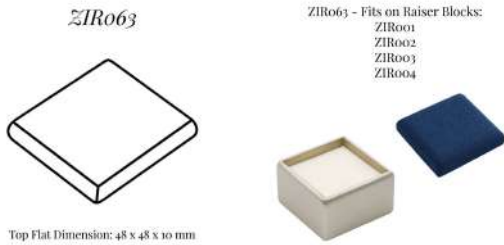

Part of the **Zircon** Jewellery Display Collection:
External Dimension (in mm): 48 x 48 x 10

Top flat cushion for square raiser block column; fits on Top of Raiser Block: [ZIR001](#), [ZIR002](#), [ZIR003](#), [ZIR004](#)

This product is shown with the following options:

- -> Cover Material: Blue Faux Suede FE1613
- -> Underside Material: Blue Skiverlite SE229

[Read More](#)

SKU: ZIR063