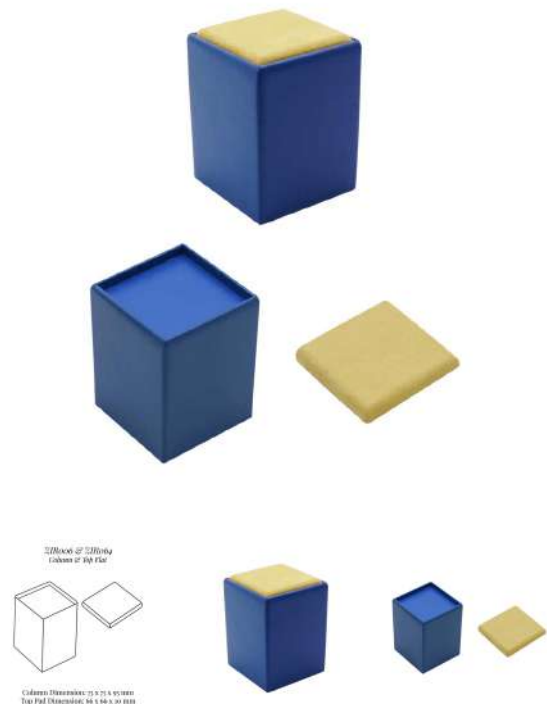

ZIR006 W/ ZIR064 SQUARE RAISER BLOCK COLUMN WITH TOP

Part of the **Zircon Jewellery Display Collection**:

Column Dimension (in mm): 75 x 75 x 95

Top Flat Dimension (in mm): 66 x 66 x 10

Shown with Top Pad [ZIR064](#); can be replaced with: [ZIR021](#), [ZIR022](#), [ZIR023](#), [ZIR027](#), [ZIR028](#), [ZIR029](#), [ZIR030](#), [ZIR032](#), [ZIR033](#), [ZIR034](#), [ZIR036](#), [ZIR038](#), [ZIR080](#)

Small square raiser block with removable top flat pad; the column can be covered in real leather or a fabric of your choice; your logo can be printed or embossed on the front of the column; the top flat pad can be covered in a material of your choice and the pad can be replaced with other display props.

This product is shown with the following options:

-> Column Cover Material: Blue Leatherlux LX420

-> Flat Top Pad Cover Material: Yellow Faux Suede FE1611

-> Column Inside Top & Underside: Blue Skiverlite SE210

-> Flat Top Pad Underside: Yellow Skiverlite SE223

[Read More](#)

SKU: ZIR006