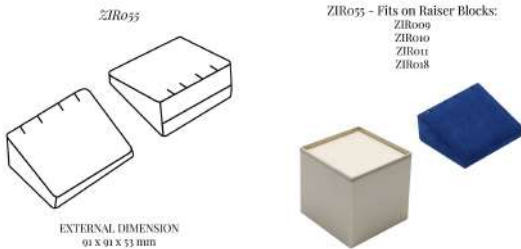

Part of the **Zircon** Jewellery Display Collection:
External Dimension (in mm): 91 x 91 x 53

Double Pendant Display Top Stand stand to hold two pendants on a removable pad.

Fits on Top of Raiser Block: [ZIR009](#), [ZIR010](#), [ZIR011](#), [ZIR018](#)

This product is shown with the following options:

- -> Cover Material: Blue Faux Suede FE1613
- -> Underside Material: Blue Skiverlite SE229

[Read More](#)

SKU: ZIR055