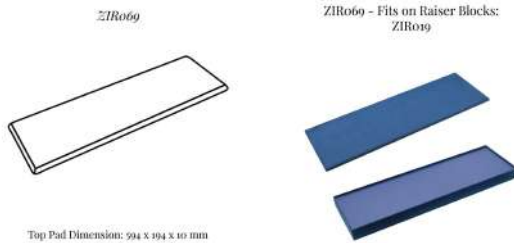

ZIR069 TOP PAD FOR RAISER BLOCK

Part of the **Zircon** Jewellery Display Collection:
External Dimension (in mm): 594 x 194 x 10

Flat Top pad for raiser block; fits on top of oblong raiser block: [ZIR019](#)

This product is shown with the following options:

- -> Cover Material: Blue Faux Suede FE1613
- -> Underside Material: Blue Skiverlite SE229

[Read More](#)

SKU: ZIR069