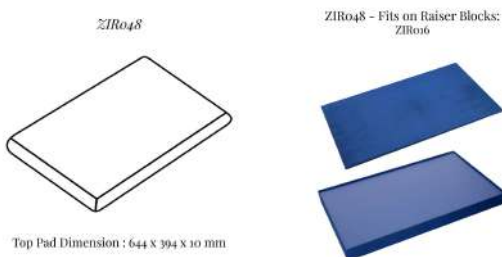

ZIRO48 TOP PAD FOR RAISER BLOCK

Part of the **Zircon** Jewellery Display Collection:
External Dimension (in mm): 644 x 394 x 10

Flat Top pad for raiser block; fits on top of large oblong raiser block: [ZIR016](#)

This product is shown with the following options:

-> Cover Material: Blue Faux Suede FE1613

-> Underside Material: Blue Skiverlite SE229

[Read More](#)

SKU: ZIR048