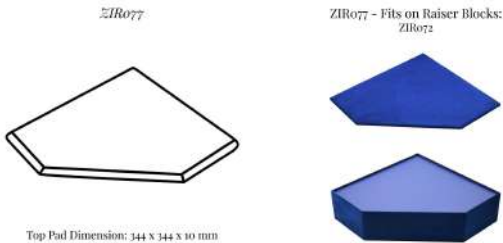

ZIR077 TOP PAD FOR RAISER BLOCK

Part of the **Zircon Jewellery Display Collection**:
External Dimension (in mm): 344 x 344 x 10

Flat Top pad for raiser block; fits on top of corner raiser block: [ZIR072](#)

This product is shown with the following options:

- -> Cover Material: Blue Faux Suede FE1613
- -> Underside Material: Blue Skiverlite SE229

[Read More](#)

SKU: ZIR077