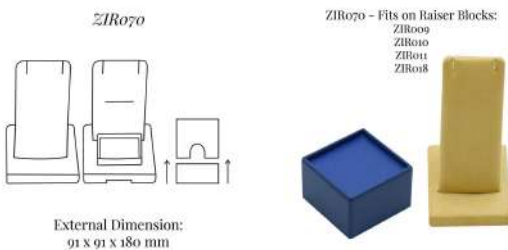

ZIR070 PENDANT DISPLAY STAND

Part of the **Zircon** Jewellery Display Collection:
External Dimension (in mm): 91 x 91 x 180

Pendant Display stand to hold a pendant on slotted soft pad with elastic support and a tray to the rear to hold excess chain.

Fits on Top of Raiser Block: [ZIR009](#), [ZIR010](#), [ZIR011](#), [ZIR018](#)

This product is shown with the following options:

- -> Cover Material: Yellow Faux Suede FE1611
- -> Underside Material: Yellow Skiverlite SE223

[Read More](#)

SKU: ZIR070