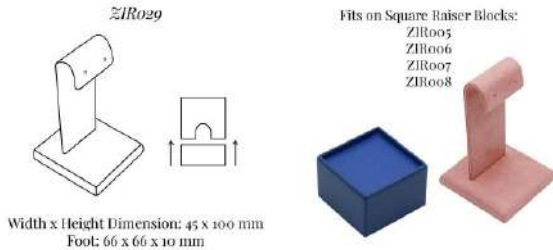

[Read More](#)

SKU: ZIR028

ZIRO29 DROP EARRINGS STAND

Part of the **Zircon** Jewellery Display Collection:
Width x Height Dimension (in mm): 45 x 100
Foot (in mm): 66 x 66 x 10

Earrings stand to display one pair of drop earrings.

[Read More](#)

SKU: ZIR029

ZIRO30 LARGE DROP EARRINGS STAND

Part of the **Zircon** Jewellery Display Collection:
Width x Height Dimension (in mm): 45 x 120
Foot (in mm): 66 x 66 x 10

Earrings Stand to display one pair of large drop earrings.