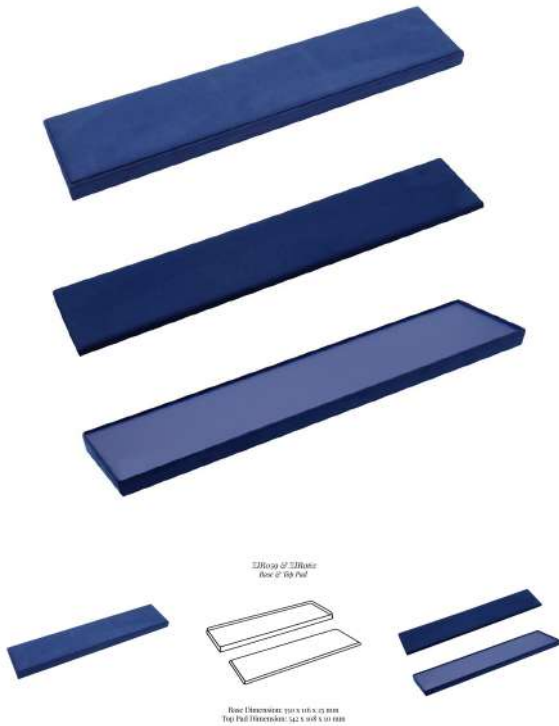

SKU: ZIR059

ZIR060 AND ZIR062 MEDIUM BASE RAISER BLOCK WITH TOP PAD

Part of the **Zircon** Jewellery Display Collection:

Block Dimension (in mm): 550 x 116 x 50

Top Pad Dimension (in mm): 542 x 108 x 10

Rectangular base raiser block with removable top flat pad, [ZIR062](#); the pad can be covered in real leather or a fabric of your choice; your logo can be printed or embossed on the front of the pad; the top flat pad can be covered in a different material than the base of the display pad.

This product is shown with the following options:

-> Pad Base Material: Blue Faux Suede FE1613

-> Flat Top Pad Cover Material: Blue Faux Suede FE1613

-> Underside Material: Blue Skiverlite SE229

[Read More](#)

SKU: ZIR060

ZIR061 AND ZIR062 LARGE BASE RAISER BLOCK WITH TOP PAD

Part of the **Zircon** Jewellery Display Collection:

Block Dimension (in mm): 550 x 116 x 75

Top Pad Dimension (in mm): 542 x 108 x 10

Rectangular base raiser block with removable top flat pad, [ZIR062](#); the pad can be covered in real leather or a fabric of your choice; your logo can be printed or embossed on the front of the pad; the top flat pad can be covered in a different material than the base of the display pad.