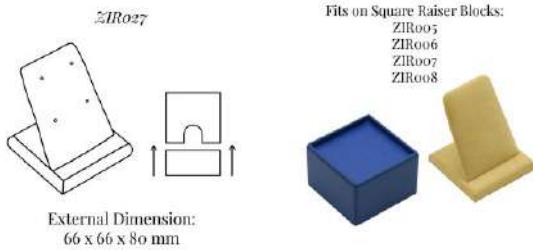

Part of the **Zircon** Jewellery Display Collection:
External Dimension (in mm): 66 x 66 x 80

Earrings stand to display two pairs of stud earrings; through pierced angled soft pad

Fits on Top of Raiser Block: [ZIR005](#), [ZIR006](#), [ZIR007](#), [ZIR008](#)

This product is shown with the following options:

- -> Cover Material: Yellow Faux Suede FE1611
- -> Underside Material: Yellow Skiverlite SE223

[Read More](#)

SKU: ZIR027