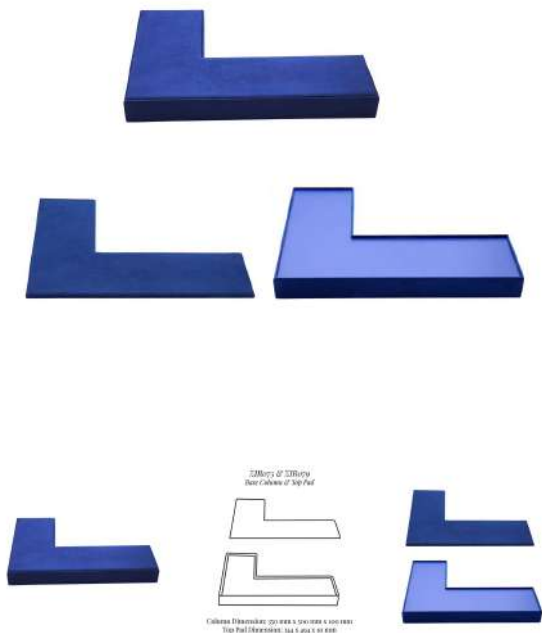

ZIR075 AND ZIR079 L-SHAPE RAISER BLOCK WITH TOP PAD

Part of the **Zircon Jewellery Display Collection**:

Block Dimension (in mm): 350 x 500 x 100

Top Pad Dimension (in mm): 344 x 494 x 10

L-Shape raiser block with removable top flat pad, [ZIR079](#); the pad can be covered in real leather or a fabric of your choice; your logo can be printed or embossed on the front of the pad; the top flat pad can be covered in a different material than the base of the display pad.

This product is shown with the following options:

-> Pad Base Material: Blue Faux Suede FE1613

-> Flat Top Pad Cover Material: Blue Faux Suede FE1613

-> Underside Material: Blue Skiverlite SE229

[Read More](#)

SKU: ZIR075