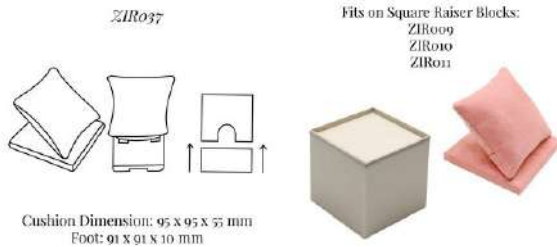

Part of the **Zircon** Jewellery Display Collection:

Cushion Dimension (in mm): 95 x 95 x 55

Foot (in mm): 91 x 91 x 10

Jewellery Cushion Display stand to hold a large bracelet or bangle on an angled soft pillow that is detachable from the support stand.

Fits on Top of Raiser Block: [ZIR009](#), [ZIR010](#), [ZIR011](#)

This product is shown with the following options:

-> Cover Material: Pink Faux Suede FE1629

-> Underside Material: Pink Skiverlite SE213

[Read More](#)

SKU: ZIR037