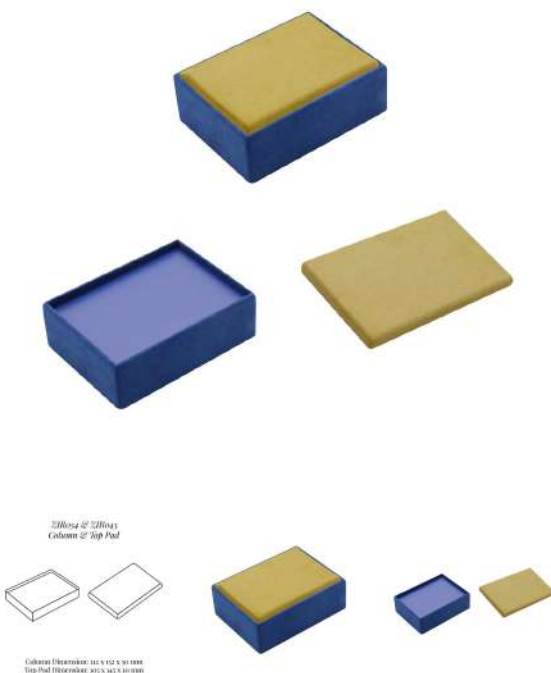

ZIR054 W/ ZIR045 OBLONG RAISER BLOCK COLUMN WITH TOP PAD

Part of the **Zircon** Jewellery Display Collection:

Column Dimension (in mm): 112 x 152 x 50

Top Pad Dimension (in mm): 105 x 145 x 10

Shown with Top Pad [ZIR045](#), can be replaced with: [ZIR024](#), [ZIR025](#), [ZIR031](#), [ZIR040](#), [ZIR050](#)

Small oblong raiser block with removable top flat pad; the column can be covered in real leather or a fabric of your choice; your logo can be printed or embossed on the front of the column; the top flat pad can be covered in a material of your choice and the pad can be replaced with other display props.

This product is shown with the following options:

-> Column Cover Material: Blue Leatherlux LX420

-> Flat Top Pad Cover Material: Yellow Faux Suede FE1611

-> Inside Top & Outside Base Column: Blue Skiverlite SE229

-> Base: Yellow Skiverlite SE223

[Read More](#)

SKU: ZIR054