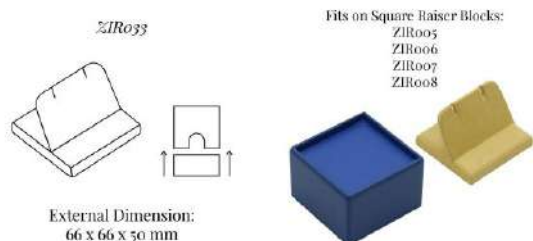

Part of the **Zircon Jewellery Display Collection**:
External Dimension (in mm): 66 x 66 x 50

Earrings Stand to hold a pair of large earrings which are held in position on an angled stand with slits.

Fits on Top of Raiser Block: [ZIR005](#), [ZIR006](#), [ZIR007](#), [ZIR008](#)

This product is shown with the following options:

- -> Cover Material: Yellow Faux Suede FE1611
- -> Underside Material: Yellow Skiverlite SE223

[Read More](#)

SKU: ZIR033