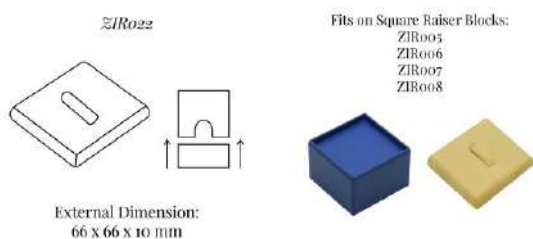

Part of the **Zircon** Jewellery Display Collection:
External Dimension (in mm): 66 x 66 x 10

Flat ring display prop to hold a ring which is held in position by a metal clip covered with fabric

Fits on Top of Raiser Block: [ZIR005](#), [ZIR006](#), [ZIR007](#), [ZIR008](#)

This product is shown with the following options:

- -> Cover Material: Yellow Faux Suede FE1611
- -> Underside Material: Yellow Skiverlite SE223

[Read More](#)

SKU: ZIR022