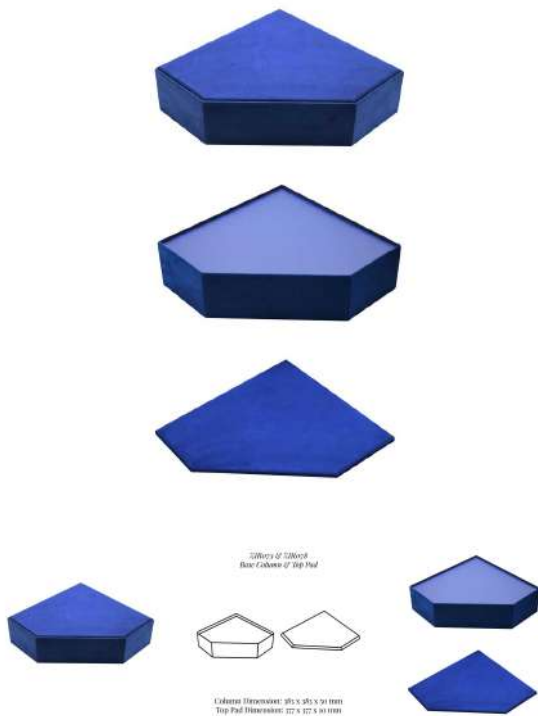

SKU: ZIR074

ZIR075 AND ZIR079 L-SHAPE RAISER BLOCK WITH TOP PAD

Part of the **Zircon Jewellery Display Collection**:

Block Dimension (in mm): 350 x 500 x 100

Top Pad Dimension (in mm): 344 x 494 x 10

L-Shape raiser block with removable top flat pad, [ZIR079](#); the pad can be covered in real leather or a fabric of your choice; your logo can be printed or embossed on the front of the pad; the top flat pad can be covered in a different material than the base of the display pad.