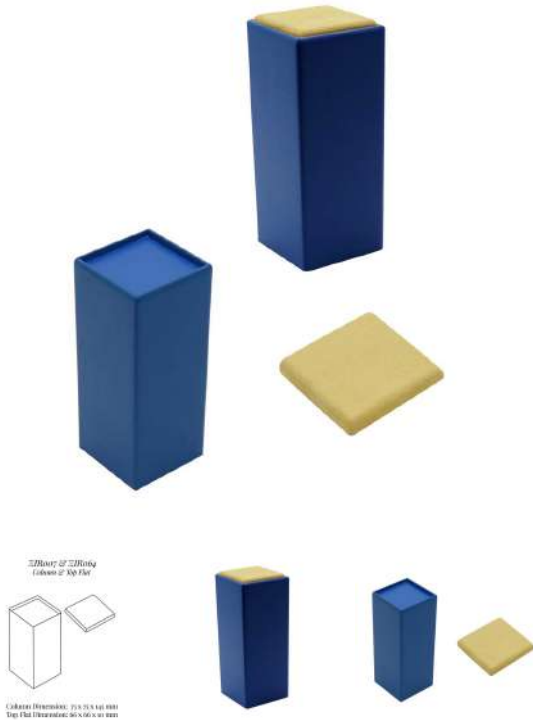

ZIR007 W/ ZIR064 SQUARE RAISER BLOCK COLUMN WITH TOP

Part of the **Zircon Jewellery Display Collection**:

Column Dimension (in mm): 75 x 75 x 145

Top Flat Dimension (in mm): 66 x 66 x 10

Shown with Top Pad [ZIR064](#), can be replaced with: [ZIR021](#), [ZIR022](#), [ZIR023](#), [ZIR027](#), [ZIR028](#), [ZIR029](#), [ZIR030](#), [ZIR032](#), [ZIR033](#), [ZIR034](#), [ZIR036](#), [ZIR038](#), [ZIR080](#)

Medium square raiser block with removable top flat pad; the column can be covered in real leather or a fabric of your choice; your logo can be printed or embossed on the front of the column; the top flat pad can be covered in a material of your choice and the pad can be replaced with other display props.

This product is shown with the following options:

-> Column Cover Material: Blue Leatherlux LX420

-> Flat Top Pad Cover Material: Yellow Faux Suede FE1611

-> Column Inside Top & Underside: Blue Skiverlite SE210

-> Flat Top Pad Underside: Yellow Skiverlite SE223

[Read More](#)

SKU: ZIR007