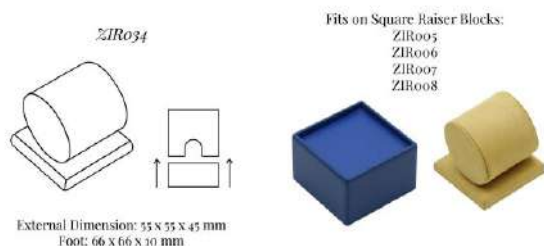

Part of the **Zircon Jewellery Display Collection**:
External Dimension (in mm): 55 x 55 x 45
Foot (in mm): 66 x 66 x 10

Display Stand stand to hold bracelet or bangle which is wrapped around a cushion roll.

Fits on Top of Raiser Block: [ZIR005](#), [ZIR006](#), [ZIR007](#), [ZIR008](#)

This product is shown with the following options:

- -> Cover Material: Yellow Faux Suede FE1611
- -> Underside Material: Yellow Skiverlite SE223

[Read More](#)

SKU: ZIR034