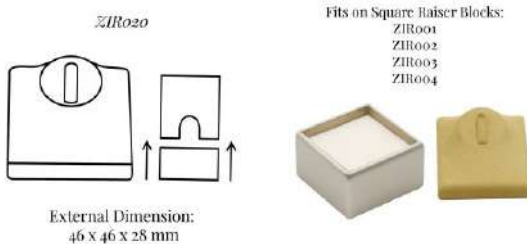

SKU: ZIR019

ZIR020 RING DISPLAY PAD WITH TIN

Part of the **Zircon** Jewellery Display Collection:

External Dimension (in mm): 46 x 46 x 28

Ring Display prop to hold a large ring; the ring is raised and held in position by a metal clip covered with fabric

[Read More](#)

SKU: ZIR020

ZIRO21 RING DISPLAY PAD WITH TIN

Part of the **Zircon** Jewellery Display Collection:
External Dimension (in mm): 66 x 66 x 28

Ring Display prop to hold a large ring; the ring is raised and held in position by a metal clip covered with fabric