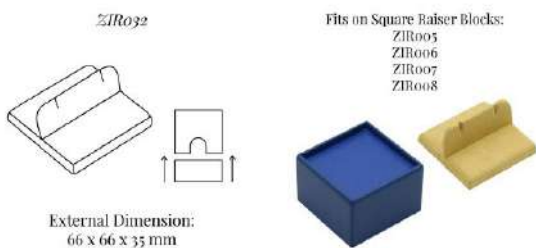

ZIR032 CUFFLINKS STAND FOR ONE PAIR

Part of the **Zircon Jewellery Display Collection**:
External Dimension (in mm): 66 x 66 x 35

Cufflinks Stand to hold a pair of bar cufflinks which are held in position by upright slotted bar.

Fits on Top of Raiser Block: [ZIR005](#), [ZIR006](#), [ZIR007](#), [ZIR008](#)

This product is shown with the following options:

- -> Cover Material: Yellow Faux Suede FE1611
- -> Underside Material: Yellow Skiverlite SE223

[Read More](#)

SKU: ZIR032