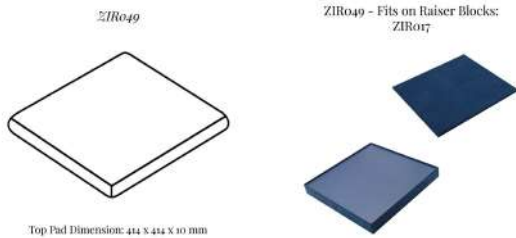

Part of the **Zircon** Jewellery Display Collection:
External Dimension (in mm): 414 x 414 x 10

Flat Top pad for raiser block; fits on top of large square raiser block: [ZIRO17](#)

This product is shown with the following options:

-> Cover Material: Blue Faux Suede FE1613

-> Underside Material: Blue Skiverlite SE229

[Read More](#)

SKU: ZIRO49