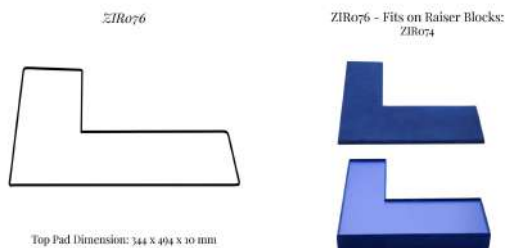

ZIR076 TOP PAD FOR RAISER BLOCK

Part of the **Zircon Jewellery Display Collection**:

External Dimension (in mm): 344 x 494 x 10

Flat Top pad for raiser block; fits on top of L-shaped raiser block: [ZIR074](#)

This product is shown with the following options:

-> Cover Material: Blue Faux Suede FE1613

-> Underside Material: Blue Skiverlite SE229

[Read More](#)

SKU: ZIR076