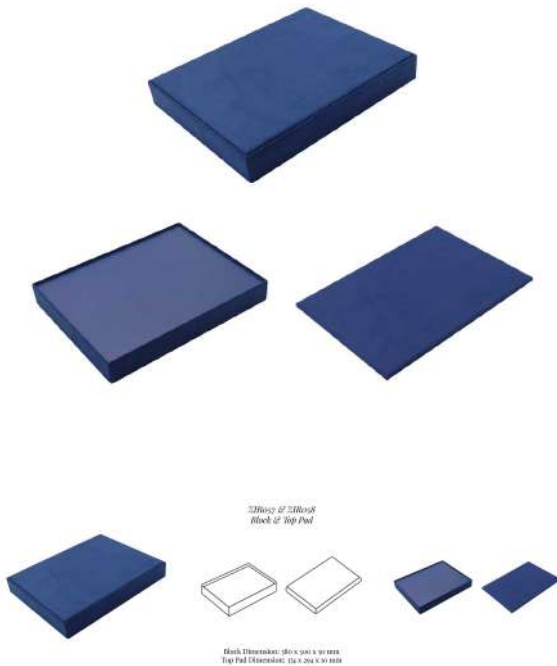

ZIR057 AND ZIR058 OBLONG RAISER BLOCK WITH TOP PAD

Part of the **Zircon** Jewellery Display Collection:

Block Dimension (in mm): 380 x 300 x 50

Top Pad Dimension (in mm): 374 x 294 x 10

Rectangular base raiser block with removable top flat pad, [ZIR058](#); the pad can be covered in real leather or a fabric of your choice; your logo can be printed or embossed on the front of the pad; the top flat pad can be covered in a different material than the base of the display pad.

This product is shown with the following options:

-> Pad Base Material: Blue Faux Suede FE1613

-> Flat Top Pad Cover Material: Blue Faux Suede FE1613

-> Underside Material: Blue Skiverlite SE229

[Read More](#)

SKU: ZIR057