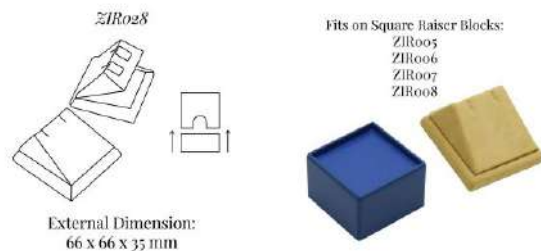

Part of the **Zircon** Jewellery Display Collection:
External Dimension (in mm): 66 x 66 x 35

Earrings Stand to display one pair of stud earrings.

Fits on Top of Raiser Block: [ZIR005](#), [ZIR006](#), [ZIR007](#), [ZIR008](#)

This product is shown with the following options:

- -> Cover Material: Yellow Faux Suede FE1611
- -> Underside Material: Yellow Skiverlite SE223

[Read More](#)

SKU: ZIR028