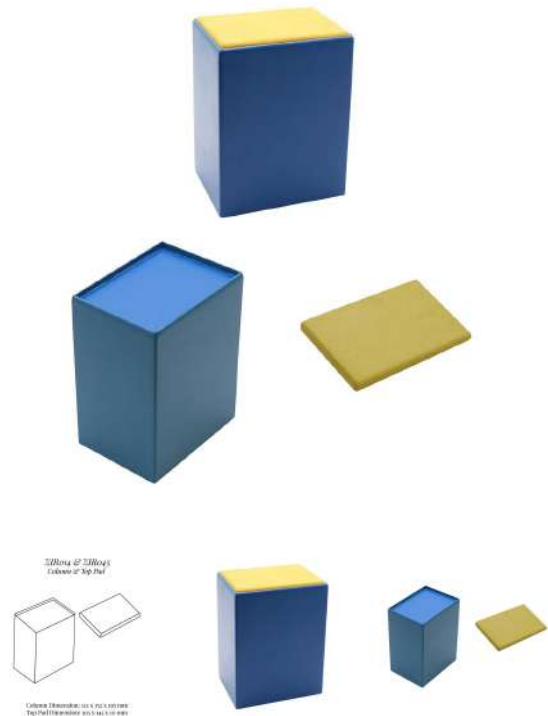

ZIR014 W/ ZIR045 OBLONG RAISER BLOCK COLUMN WITH TOP PAD

Part of the **Zircon Jewellery Display Collection**:

Column Dimension (in mm): 112 x 152 x 195

Top Pad Dimension (in mm): 105 x 145 x 10

Shown with Top Pad [ZIR045](#), can be replaced with: [ZIR024](#), [ZIR025](#), [ZIR031](#), [ZIR040](#), [ZIR050](#)

Tall oblong raiser block with removable top flat pad; the column can be covered in real leather or a fabric of your choice; your logo can be printed or embossed on the front of the column; the top flat pad can be covered in a material of your choice and the pad can be replaced with other display props.

This product is shown with the following options:

-> Column Cover Material: Blue Leatherlux LX420

-> Flat Top Pad Cover Material: Yellow Faux Suede FE1611

-> Column Inside Top & Underside: Blue Skiverlite SE210

-> Flat Top Pad Underside: Yellow Skiverlite SE223

[Read More](#)

SKU: ZIR014