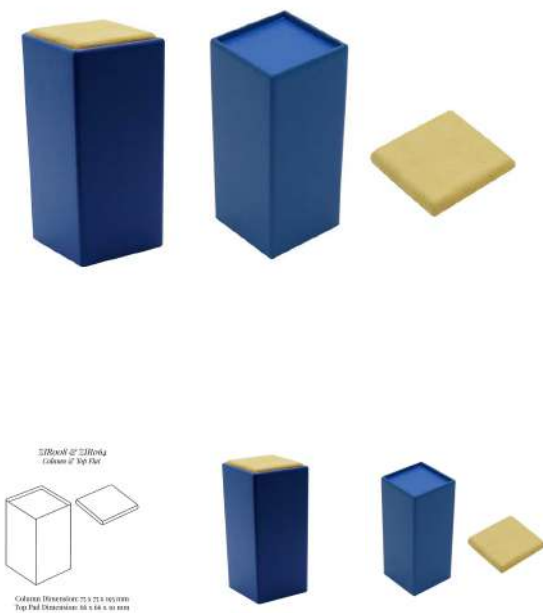

ZIR008 W/ ZIR064 SQUARE RAISER BLOCK COLUMN WITH TOP

Part of the **Zircon Jewellery Display Collection**:

Column Dimension (in mm): 75 x 75 x 195

Top Flat Dimension in (mm): 66 x 66 x 10

Shown with Top Pad [ZIR064](#), can be replaced with: [ZIR021](#), [ZIR022](#), [ZIR023](#), [ZIR027](#), [ZIR028](#), [ZIR029](#), [ZIR030](#), [ZIR032](#), [ZIR033](#), [ZIR034](#), [ZIR036](#), [ZIR038](#), [ZIR080](#)

Tall square raiser block with removable top flat pad; the column can be covered in real leather or a fabric of your choice; your logo can be printed or embossed on the front of the column; the top flat pad can be covered in a material of your choice and the pad can be replaced with other display props.

This product is shown with the following options:

-> Column Cover Material: Blue Leatherlux LX420

-> Flat Top Pad Cover Material: Yellow Faux Suede FE1611

-> Column Inside Top & Underside: Blue Skiverlite SE210

-> Flat Top Pad Underside: Yellow Skiverlite SE223

[Read More](#)

SKU: ZIR008