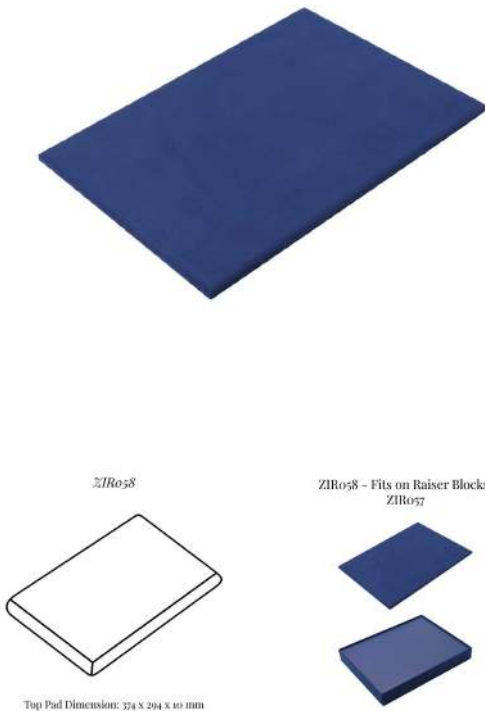

ZIR058 TOP PAD FOR RAISER BLOCK

Part of the **Zircon** Jewellery Display Collection:

External Dimension (in mm): 374 x 294 x 10

Flat Top pad for raiser block; fits on top of oblong raiser block: [ZIR057](#)

This product is shown with the following options:

-> Cover Material: Blue Faux Suede FE1613

-> Underside Material: Blue Skiverlite SE229

[Read More](#)

SKU: ZIR058