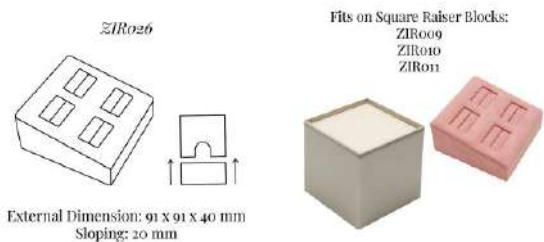

Part of the **Zircon** Jewellery Display Collection:
External Dimension (in mm): 91 x 91 x 40
Sloping (in mm): 20

Ring Display stand to hold four single rings angled on individual set soft roll cushions

Fits on Top of Raiser Block: [ZIR009](#), [ZIR010](#), [ZIR011](#)

This product is shown with the following options:

- -> Cover Material: Pink Faux Suede FE1629
- -> Underside Material: Pink Skiverlite SE213

[Read More](#)

SKU: ZIR026