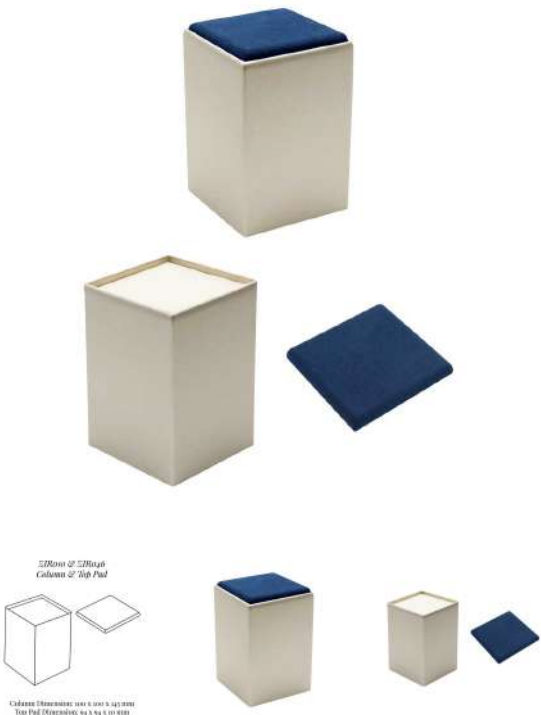

ZIR010 AND ZIR046 SQUARE RAISER BLOCK COLUMN WITH TOP PAD

Part of the **Zircon** Jewellery Display Collection:

Column Dimension (in mm): 100 x 100 x 145

Top Pad Dimension (in mm): 94 x 94 x 10

Shown here with Top Pad [ZIR046](#), can be replaced with: [ZIR026](#), [ZIR035](#), [ZIR037](#), [ZIR039](#), [ZIR055](#), [ZIR070](#), [ZIR071](#)

Medium square raiser block with removable top flat pad; the column can be covered in real leather or a fabric of your choice; your logo can be printed or embossed on the front of the column; the top flat pad can be covered in a material of your choice and the pad can be replaced with other display props.

This product is shown with the following options:

-> Column Cover Material: Silver Leatherlux LX401

-> Flat Top Pad Cover Material: Blue Faux Suede FE1613

-> Column Inside Top & Underside: Cream Skiverlite SE231

-> Flat Top Pad Underside: Blue Skiverlite SE229

[Read More](#)

SKU: ZIR010