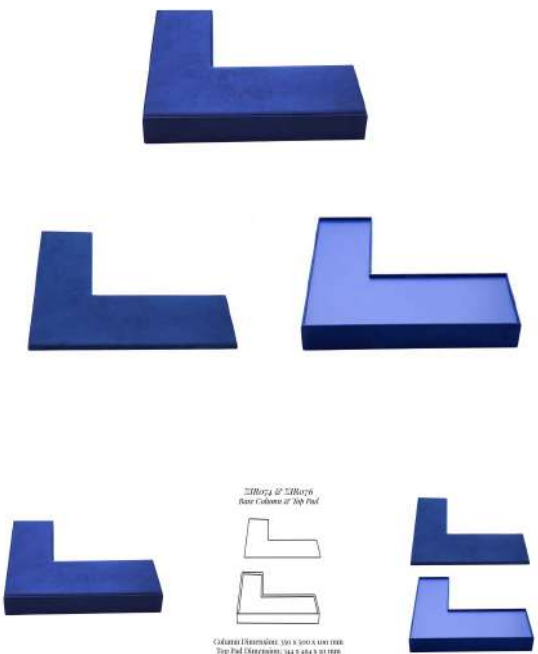

SKU: ZIR073

ZIR074 AND ZIR076 L-SHAPE RAISER BLOCK WITH TOP PAD

Part of the **Zircon** Jewellery Display Collection:

Block Dimension (in mm): 350 x 500 x 100

Top Pad Dimension (in mm): 344 x 494 x 10

L-Shape raiser block with removable top flat pad, [ZIR076](#); the pad can be covered in real leather or a fabric of your choice; your logo can be printed or embossed on the front of the pad; the top flat pad can be covered in a different material than the base of the display pad.

SKU: ZIR074

ZIR075 AND ZIR079 L-SHAPE RAISER BLOCK WITH TOP PAD

Part of the **Zircon Jewellery Display Collection**:

Block Dimension (in mm): 350 x 500 x 100

Top Pad Dimension (in mm): 344 x 494 x 10

L-Shape raiser block with removable top flat pad, [ZIR079](#); the pad can be covered in real leather or a fabric of your choice; your logo can be printed or embossed on the front of the pad; the top flat pad can be covered in a different material than the base of the display pad.