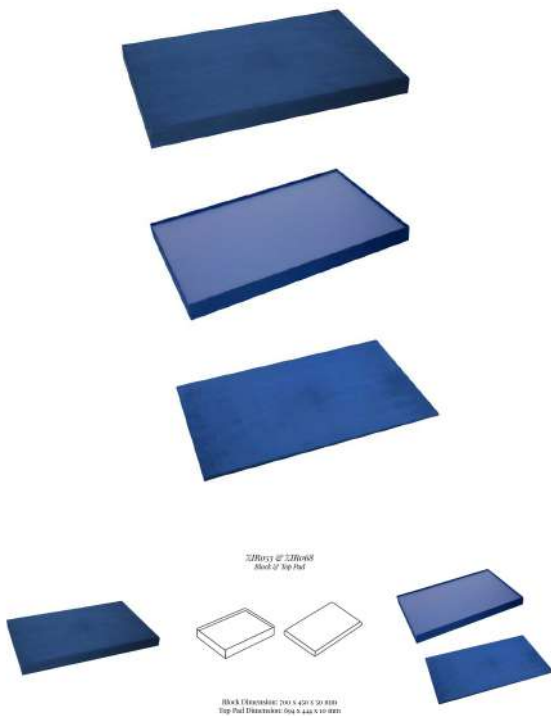

ZIR053 AND ZIR068 OBLONG RAISER BLOCK WITH TOP PAD

Part of the **Zircon** Jewellery Display Collection:

Block Dimension (in mm): 700 x 450 x 50

Top Pad Dimension (in mm): 694 x 444 x 10

Rectangular base raiser block with removable top flat pad, [ZIR068](#); the pad can be covered in real leather or a fabric of your choice; your logo can be printed or embossed on the front of the pad; the top flat pad can be covered in a different material than the base of the display pad.

This product is shown with the following options:

-> Pad Base Material: Blue Faux Suede FE1613

-> Flat Top Pad Cover Material: Blue Faux Suede FE1613

-> Underside Material: Blue Skiverlite SE229

[Read More](#)

SKU: ZIR053