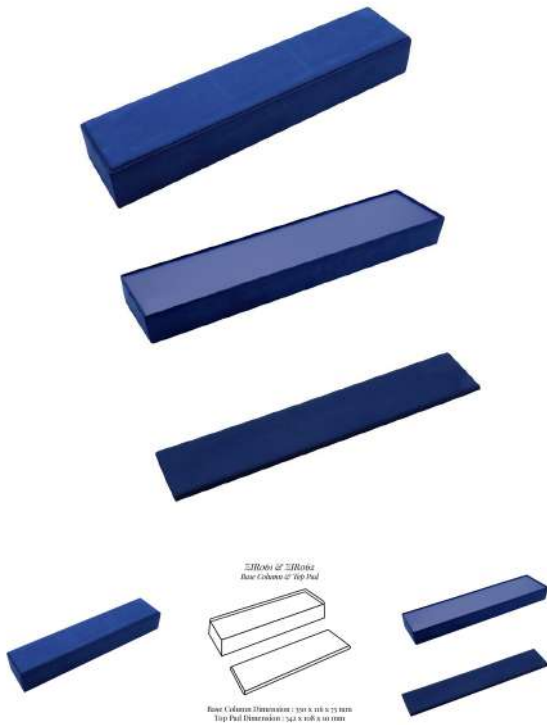

ZIR061 AND ZIR062 LARGE BASE RAISER BLOCK WITH TOP PAD

Part of the **Zircon** Jewellery Display Collection:

Block Dimension (in mm): 550 x 116 x 75

Top Pad Dimension (in mm): 542 x 108 x 10

Rectangular base raiser block with removable top flat pad, [ZIR062](#); the pad can be covered in real leather or a fabric of your choice; your logo can be printed or embossed on the front of the pad; the top flat pad can be covered in a different material than the base of the display pad.

This product is shown with the following options:

-> Pad Base Material: Blue Faux Suede FE1613

-> Flat Top Pad Cover Material: Blue Faux Suede FE1613

-> Underside Material: Blue Skiverlite SE229

[Read More](#)

SKU: ZIR061

ZIR062 TOP PAD FOR RAISER BLOCK

Part of the **Zircon** Jewellery Display Collection:

External Dimension (in mm): 542 x 108 x 10

Flat Top pad for raiser block; fits on top of oblong raiser block: [ZIR059](#), [ZIR060](#), [ZIR061](#)

This product is shown with the following options:

-> Cover Material: Blue Faux Suede FE1613

-> Underside Material: Blue Skiverlite SE229

[Read More](#)

SKU: ZIR062