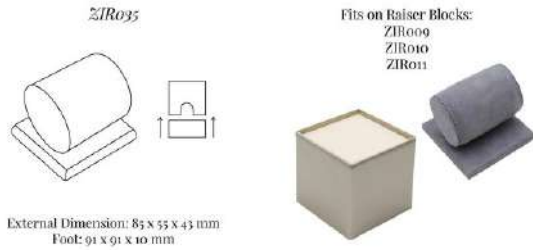

[Read More](#)

SKU: ZIR034

ZIRO35 LARGE BRACELET BANGLE DISPLAY (ROLL)

Part of the **Zircon** Jewellery Display Collection:

External Dimension (in mm): 85 x 55 x 43

Foot (in mm): 91 x 91 x 10

Bracelet Bangle Display stand to hold a large bracelet or bangle secured by wrapping around the cushion roll.

[Read More](#)

SKU: ZIR035

ZIRO36 JEWELLERY CUSHION DISPLAY FOR BRACELET OR BANGLE

Part of the **Zircon** Jewellery Display Collection:

Cushion Dimension (in mm): 95 x 95 x 55

Foot (in mm): 66 x 66 x 10

Jewellery Cushion Display stand to hold bracelet or bangle on an angled soft pillow that is detachable from the support stand.