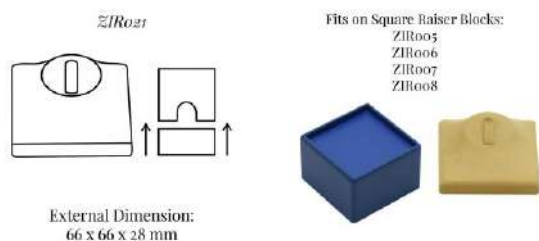

Part of the **Zircon** Jewellery Display Collection:
External Dimension (in mm): 66 x 66 x 28

Ring Display prop to hold a large ring; the ring is raised and held in position by a metal clip covered with fabric

Fits on Top of Raiser Block: [ZIR005](#), [ZIR006](#), [ZIR007](#), [ZIR008](#)

This product is shown with the following options:

- -> Cover Material: Yellow Faux Suede FE1611
- -> Underside Material: Yellow Skiverlite SE223

[Read More](#)

SKU: ZIR021