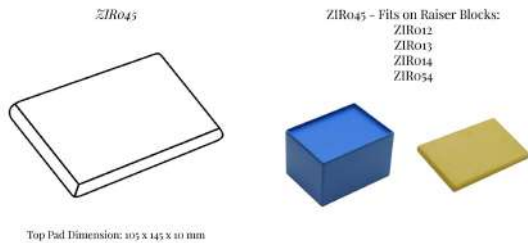

Part of the **Zircon** Jewellery Display Collection:
External Dimension (in mm): 105 x 145 x 10

Flat top pad for oblong raiser block column; fits on Top of Raiser Block: [ZIR012](#), [ZIR013](#), [ZIR014](#), [ZIR054](#)

This product is shown with the following options:
-> Cover Material: Yellow Faux Suede FE1611
-> Underside Material: Yellow Skiverlite SE223

[Read More](#)

SKU: ZIR045