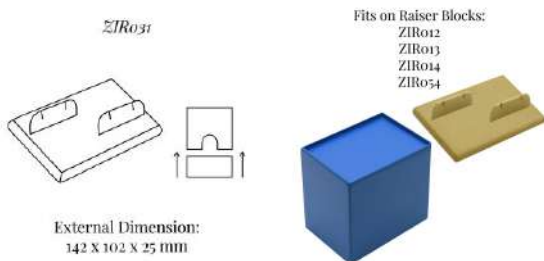

Part of the **Zircon Jewellery Display Collection**:
External Dimension (in mm): 142 x 102 x 25

Cufflinks Display stand to hold two pairs of bar cufflinks which are held in position by upright slotted bar.

Fits on Top of Raiser Block: [ZIR012](#), [ZIR013](#), [ZIR014](#)

This product is shown with the following options:

- -> Cover Material: Yellow Faux Suede FE1611
- -> Underside Material: Yellow Skiverlite SE223

[Read More](#)

SKU: ZIR031