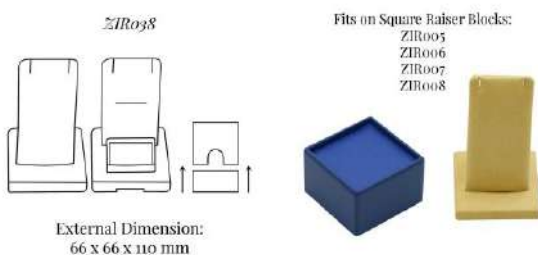

[Read More](#)

SKU: ZIR038

ZIRO39 PENDANT DISPLAY FOR 2 PIECES

Part of the **Zircon** Jewellery Display Collection:
External Dimension (in mm): 91 x 91 x 40
Sloping (in mm): 20

Pendant Display Pad to hold two pendants with two removable and slotted soft pads