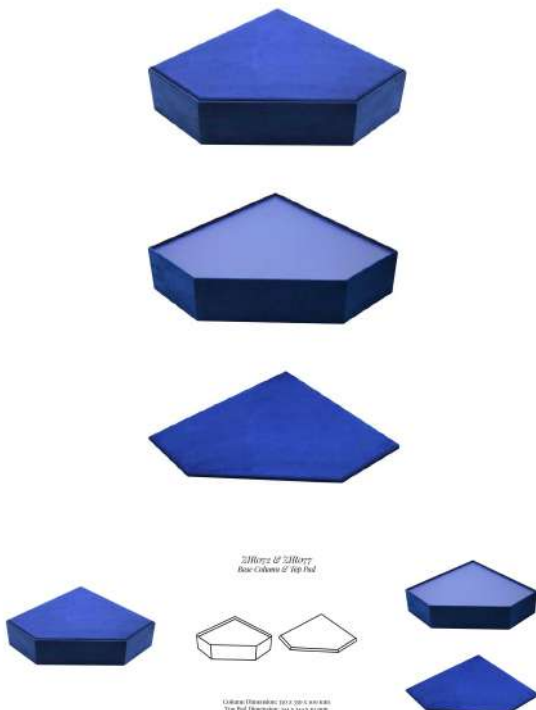

SKU: ZIR072

ZIR073 AND ZIR078 CORNER RAISER BLOCK WITH TOP PAD

Part of the **Zircon** Jewellery Display Collection:

Block Dimension (in mm): 383 x 383 x 100

Top Pad Dimension (in mm): 377 x 377 x 10

Corner raiser block with removable top flat pad, [ZIR078](#); the pad can be covered in real leather or a fabric of your choice; your logo can be printed or embossed on the front of the pad; the top flat pad can be covered in a different material than the base of the display pad.