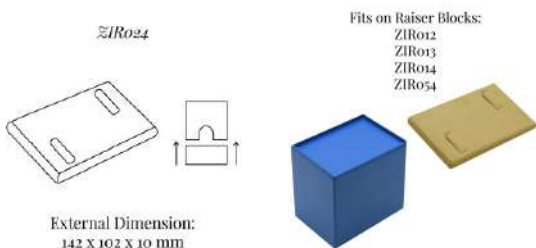

[Read More](#)

SKU: ZIR023

ZIRO24 DOUBLE RING DISPLAY PAD

Part of the **Zircon** Jewellery Display Collection:

External Dimension (in mm): 142 x 102 x 10

Ring Display pad to hold a pair of large rings which are held in position by fabric covered metal clips.

[Read More](#)

SKU: ZIR024

ZIRO25 LARGE RING DISPLAY PAD WITH TIN

Part of the **Zircon** Jewellery Display Collection:
External Dimension (in mm): 142 x 102 x 10

Ring Display pad to hold one large ring which is held in position by a fabric covered metal clip.