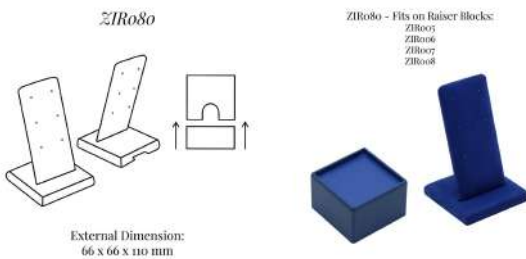

ZIR080 EARRINGS DISPLAY STAND FOR 3 PAIRS

Part of the **Zircon** Jewellery Display Collection:
External Dimension (in mm): 66 x 66 x 110

Earrings Display stand to hold a three pair of earrings on slotted soft pad. Fits on Top of Raiser Block: [ZIR005](#), [ZIR006](#), [ZIR007](#), [ZIR008](#)

This product is shown with the following options:

- -> Cover Material: Blue Faux Suede FE1613
- -> Underside Material: Blue Skiverlite SE229

[Read More](#)

SKU: ZIR080