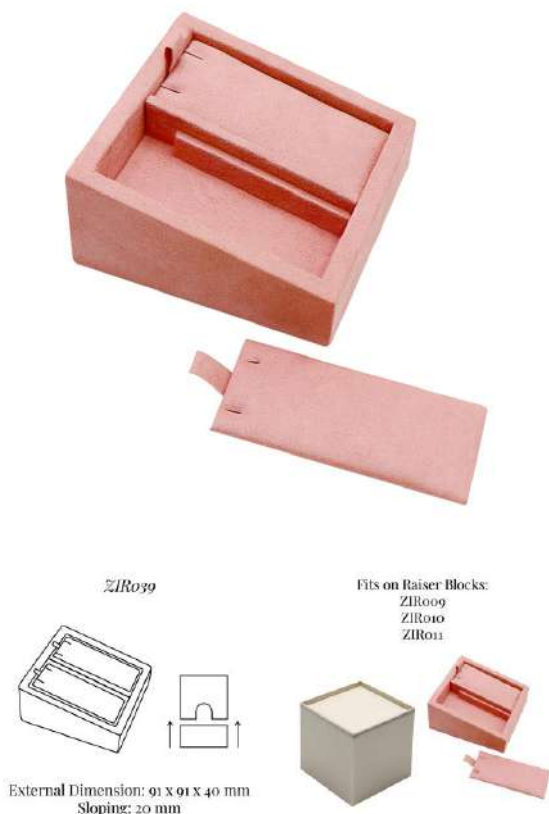

[Read More](#)

SKU: ZIR038

ZIRO39 PENDANT DISPLAY FOR 2 PIECES

Part of the **Zircon** Jewellery Display Collection:
External Dimension (in mm): 91 x 91 x 40
Sloping (in mm): 20

Pendant Display Pad to hold two pendants with two removable and slotted soft pads

[Read More](#)

SKU: ZIR039

ZIRO40 SET RINGS AND EARRINGS DISPLAY

Part of the **Zircon** Jewellery Display Collection:
External Dimension (in mm): 142 x 102 x 60
Sloping (in mm): 22

Rings and Earrings Display stand to hold a pair of rings in soft roll cushion and a pair of drop earrings on removable flap pad