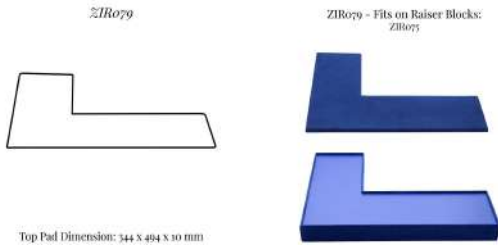

ZIR079 TOP PAD FOR RAISER BLOCK

Part of the **Zircon** Jewellery Display Collection:
External Dimension (in mm): 344 x 494 x 10

Flat Top pad for raiser block; fits on top of L-shaped raiser block: [ZIR075](#)

This product is shown with the following options:

- -> Cover Material: Blue Faux Suede FE1613
- -> Underside Material: Blue Skiverlite SE229

[Read More](#)

SKU: ZIR079

ZIR080 EARRINGS DISPLAY STAND FOR 3 PAIRS

Part of the **Zircon** Jewellery Display Collection:
External Dimension (in mm): 66 x 66 x 110

Earrings Display stand to hold a three pair of earrings on slotted soft pad. Fits on Top of Raiser Block: [ZIR005](#), [ZIR006](#), [ZIR007](#), [ZIR008](#)

This product is shown with the following options:

- -> Cover Material: Blue Faux Suede FE1613
- -> Underside Material: Blue Skiverlite SE229

[Read More](#)

SKU: ZIR080