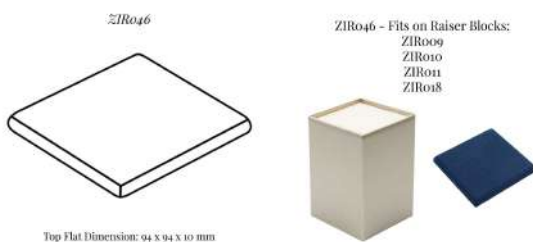

Part of the **Zircon** Jewellery Display Collection:
External Dimension (in mm): 94 x 94 x 10

Flat Top Pad for square raiser block column; fits on Top of Raiser Block: [ZIR009](#), [ZIR010](#), [ZIR011](#), [ZIR018](#)

This product is shown with the following options:
-> Cover Material: Blue Faux Suede FE1613
-> Underside Material: Blue Skiverlite SE229

[Read More](#)

SKU: ZIR046