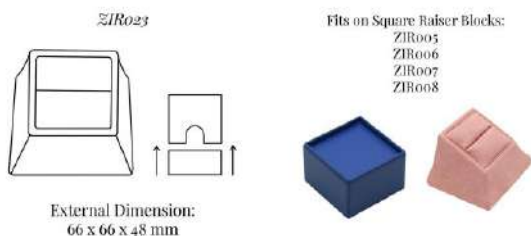

[Read More](#)

SKU: ZIR023

ZIRO24 DOUBLE RING DISPLAY PAD

Part of the **Zircon** Jewellery Display Collection:

External Dimension (in mm): 142 x 102 x 10

Ring Display pad to hold a pair of large rings which are held in position by fabric covered metal clips.