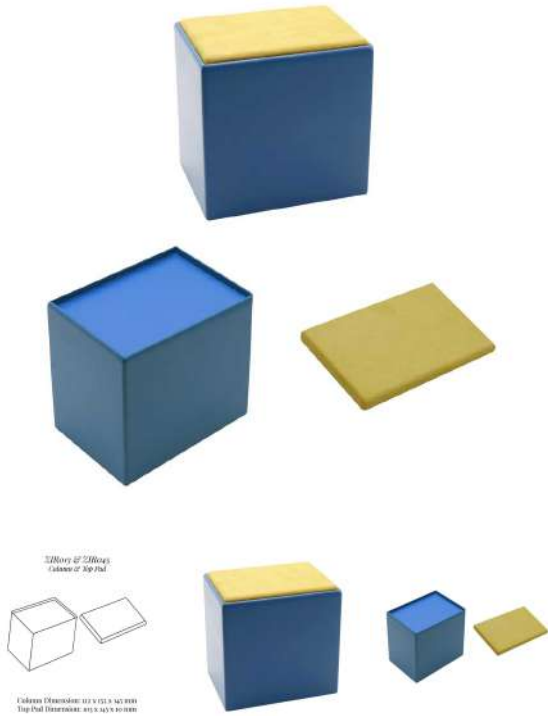

ZIR013 W/ ZIR045 OBLONG RAISER BLOCK COLUMN WITH TOP PAD

Part of the **Zircon Jewellery Display Collection**:

Column Dimension (in mm): 112 x 152 x 145

Top Pad Dimension (in mm): 105 x 145 x 10

Show with Top Pad [ZIR045](#), can be replaced with: [ZIR024](#), [ZIR025](#), [ZIR031](#), [ZIR040](#), [ZIR050](#)

Medium oblong raiser block with removable top flat pad; the column can be covered in real leather or a fabric of your choice; your logo can be printed or embossed on the front of the column; the top flat pad can be covered in a material of your choice and the pad can be replaced with other display props.

This product is shown with the following options:

-> Column Cover Material: Blue Leatherlux LX420

-> Flat Top Pad Cover Material: Yellow Faux Suede FE1611

-> Column Inside Top & Underside: Blue Skiverlite SE210

-> Flat Top Pad Underside: Yellow Skiverlite SE223

[Read More](#)

SKU: ZIR013