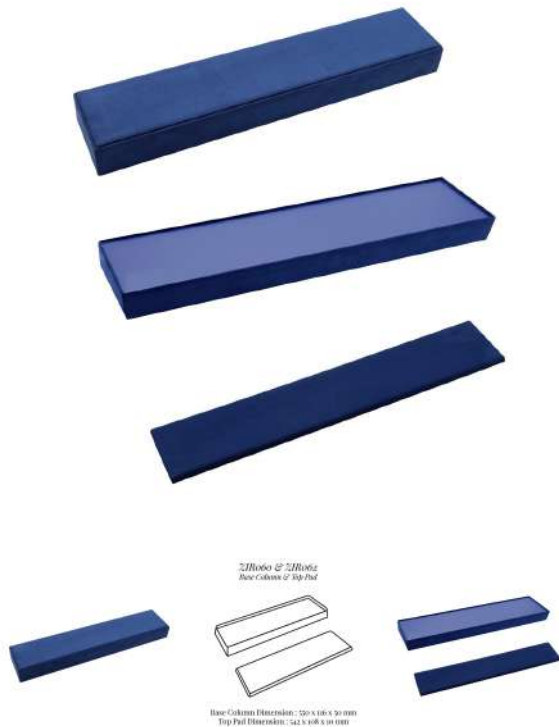

SKU: ZIR059

ZIR060 AND ZIR062 MEDIUM BASE RAISER BLOCK WITH TOP PAD

Part of the **Zircon** Jewellery Display Collection:

Block Dimension (in mm): 550 x 116 x 50

Top Pad Dimension (in mm): 542 x 108 x 10

Rectangular base raiser block with removable top flat pad, [ZIR062](#); the pad can be covered in real leather or a fabric of your choice; your logo can be printed or embossed on the front of the pad; the top flat pad can be covered in a different material than the base of the display pad.

This product is shown with the following options:

-> Pad Base Material: Blue Faux Suede FE1613

-> Flat Top Pad Cover Material: Blue Faux Suede FE1613

-> Underside Material: Blue Skiverlite SE229

[Read More](#)

SKU: ZIR060

ZIR061 AND ZIR062 LARGE BASE RAISER BLOCK WITH TOP PAD

Part of the **Zircon** Jewellery Display Collection:

Block Dimension (in mm): 550 x 116 x 75

Top Pad Dimension (in mm): 542 x 108 x 10

Rectangular base raiser block with removable top flat pad, [ZIR062](#); the pad can be covered in real leather or a fabric of your choice; your logo can be printed or embossed on the front of the pad; the top flat pad can be covered in a different material than the base of the display pad.