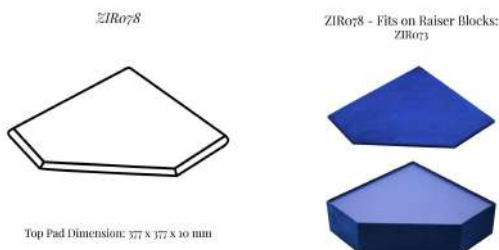

ZIR078 TOP PAD FOR RAISER BLOCK

Part of the **Zircon Jewellery Display Collection**:
External Dimension (in mm): 377 x 377 x 10

Flat Top pad for raiser block; fits on top of corner raiser block: [ZIR073](#)

This product is shown with the following options:

- -> Cover Material: Blue Faux Suede FE1613
- -> Underside Material: Blue Skiverlite SE229

[Read More](#)

SKU: ZIR078