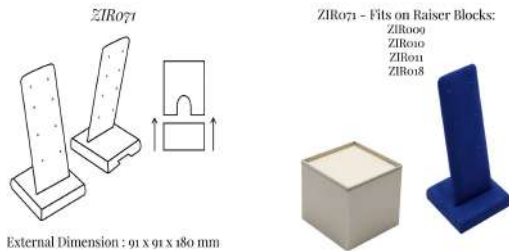

ZIR071 FOUR PAIR EARRINGS DISPLAY TOP STAND

Part of the **Zircon** Jewellery Display Collection:
External Dimension (in mm): 91 x 91 x 180

Earrings Display Top Stand stand to hold for pairs of earrings on a removable pad.

Fits on Top of Raiser Block: [ZIR009](#), [ZIR010](#), [ZIR011](#), [ZIR018](#)

This product is shown with the following options:

-> Cover Material: Blue Faux Suede FE1613

-> Underside Material: Blue Skiverlite SE229

[Read More](#)

SKU: ZIR071