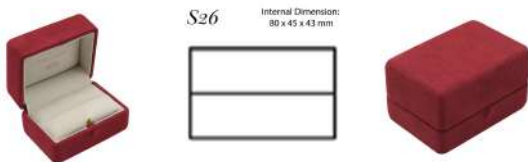

Part of the **Monaco** Collection, Style and Elegance:

Internal Dimension (in mm): 80 x 45 x 43

Double Ring Case, recommended with real leather or real suede cover : Insert soft roll, foam padded, with lift out tag

This jewel box is shown with the following customization options:

A) Outside Cover Material: Maroon Faux Suede FE1627

B/C/D) Tooling: none

E) Front button fastener type: P2/B

F) Inside lid top pad & joint & fillet in base: Beige Faux Suede FR1615

G) Inside Base Pad: Beige Faux Suede FR1615

H) Printed Logo Inside Lid: Gold FL02

[Read More](#)

SKU: S26