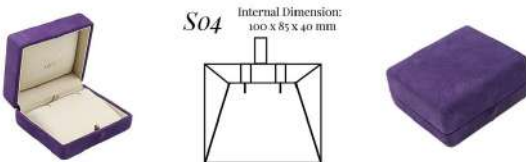

Part of the **Monaco** Collection, Style and Elegance:

Internal Dimension (in mm): 100 x 85 x 40

Large Wedge Earring Case with Lift out insert, covered soft leather or real suede, lined real suede

This Jewel Box is shown with the following customization options:

A) Outside Cover Material: Purple Suede Leather RL661

B/C/D) Tooling: none

E) Front button fastener type: P3/B Big

F) Inside lid top pad & joint & fillet in base: Beige Suede Leather RL636

G) Inside Base Pad: Beige Suede Leather RL636

H) Printed Logo Inside Lid: Gold FL02

[Read More](#)

SKU: S04