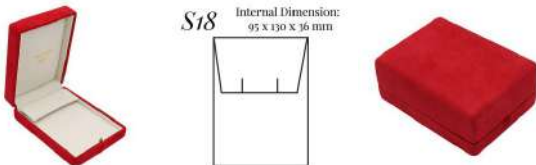

Part of the **Monaco** Collection, *Style and Elegance*:

Internal Dimension (in mm): 95 x 130 x 36

Earring Case: Insert lift out pad, covered soft leather or real suede, lined real suede

This Jewel Box is shown with the following customization options:

A) Outside Cover Material: Red Suede Leather RL658

B/C/D) Tooling: none

E) Front button fastener type: P3/B Big

F) Inside lid top pad & joint & fillet in base: Cream Suede Leather RL657

G) Inside Base Pad: Cream Suede Leather RL657

H) Printed Logo Inside Lid: Gold FL02

[Read More](#)

SKU: S18