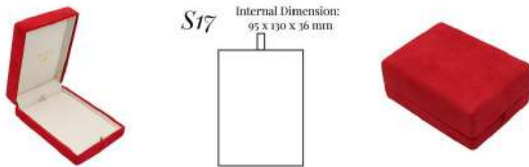

Part of the **Monaco** Collection:

Internal Dimension (in mm): 95 x 130 x 36

Jewellery case with lift out insert pad, covered soft leather or real suede, lined real suede

This Jewel Box is shown with the following customization options:

A) Outside Cover Material: Red Suede Leather RL658

B/C/D) Tooling: none

E) Front button fastener type: P3/B Big

F) Inside lid top pad & joint & fillet in base: Cream Suede Leather RL657

G) Inside Base Pad: Cream Suede Leather RL657

H) Printed Logo Inside Lid: Gold FL02

[Read More](#)

SKU: S17