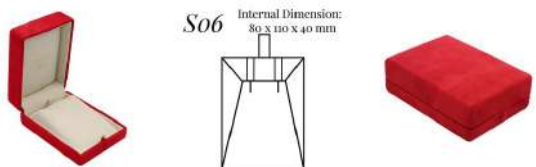

Part of the **Monaco** Collection, Style and Elegance:

Internal Dimension (in mm): 80 x 110 x 40

Lift out pad insert with ribbon lift, earring case is covered soft leather or real suede, lined real suede

This Jewel Box is shown with the following customization options:

A) Outside Cover Material: Red Suede Leather RL658

B/C/D) Tooling: none

E) Front button fastener type: P3/B Big

F) Inside lid top pad & joint & fillet in base: Cream Suede Leather RL657

G) Inside Base Pad: Cream Suede Leather RL657

H) Printed Logo Inside Lid: Gold FL02

[Read More](#)

SKU: S06