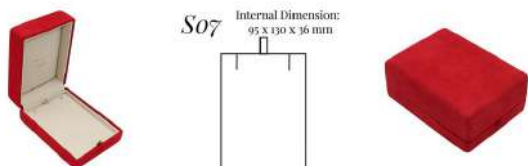

Part of the **Monaco** Collection, Style and Elegance:

Internal Dimension (in mm): 95 x 130 x 36

Pendant Case covered soft leather or real suede; Insert foam padded with ribbon lift, lined real suede two slits to hold chain

This Jewel Box is shown with the following customization options:

A) Outside Cover Material: Red Suede Leather RL658

B/C/D) Tooling: none

E) Front button fastener type: P3/B Big

F) Inside lid top pad & joint & fillet in base: Cream Suede Leather RL657

G) Inside Base Pad: Cream Suede Leather RL657

H) Printed Logo Inside Lid: Gold FL02

[Read More](#)

SKU: S07