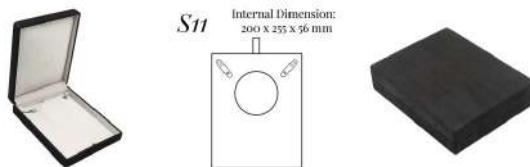

Part of the **Monaco** Collection, Style and Elegance:
Internal Dimension (in mm): 200 x 255 x 56
Necklace Case: Inner base lift out pad, raised neck two adjustable straps, covered soft leather or real suede, lined real suede

This Jewel Box is shown with the following customization options:

- A) Outside Cover Material: Black Suede Leather RL652
- B/C/D) Tooling: none
- E) Front button fastener type: P5/B
- F) Inside lid top pad & joint & fillet in base: Grey Suede Leather RL663
- G) Inside Base Pad: Grey Suede Leather RL663
- H) Printed Logo Inside Lid: Gold FL02

[Read More](#)

SKU: S11