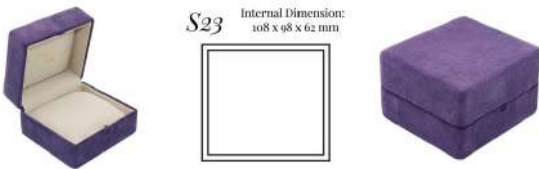

S23 Internal Dimension:
108 x 98 x 62 mm