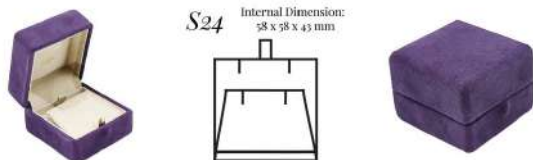

S24 Internal Dimension:
58 x 58 x 43 mm