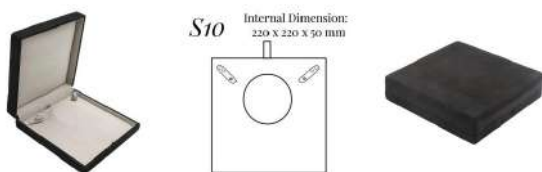

Part of the **Monaco** Collection, Style and Elegance:
Internal Dimension (in mm): 220 x 220 x 50
Necklace Case: Inner base lift out pad, raised neck two adjustable straps, covered soft leather or real suede, lined real suede

This Jewel Box is shown with the following customization options:

- A) Outside Cover Material: Black Suede Leather RL652
- B/C/D) Tooling: none
- E) Front button fastener type: P5/B
- F) Inside lid top pad & joint & fillet in base: Grey Suede Leather RL663
- G) Inside Base Pad: Grey Suede Leather RL663
- H) Printed Logo Inside Lid: Gold FL02

[Read More](#)

SKU: S10