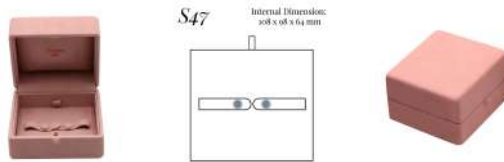

Part of the **Monaco** Collection, Style and Elegance:

Internal Dimension (in mm): 108 x 98 x 62

Bangle case with straps, recommended with real leather or real suede cover: Insert lift out with tag

This Jewel Box is shown with the following customization options:

A) Outside Cover Material: Pink Faux Suede FE1629

B/C/D) Tooling: none

E) Front button fastener type: P3/B

F) Inside lid top pad & joint & fillet in base: Pink Faux Suede FE1629

G) Inside Base Pad: Pink Faux Suede FE1629

H) Printed Logo Inside Lid: Orange FL09

[Read More](#)

SKU: S47