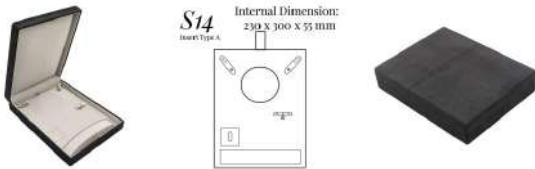

Part of the **Monaco** Collection, Style and Elegance:

Internal Dimension (in mm): 230 x 300 x 55

Real suede covered jewellery set case: Inner base lift out, raised center, lined real suede (Insert type A)

This Jewel Box is shown with the following customization options:

A) Outside Cover Material: Black Suede Leather RL652

B/C/D) Tooling: none

E) Front button fastener type: P5/B

F) Inside lid top pad & joint & fillet in base: Grey Suede Leather RL663

G) Inside Base Pad: Grey Suede Leather RL663

H) Printed Logo Inside Lid: Gold FL02

[Read More](#)

SKU: S14a