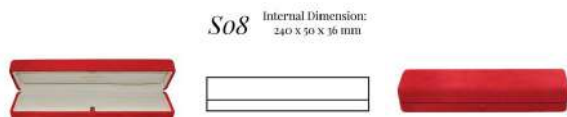

Part of the **Monaco** Collection, Style and Elegance:

Internal Dimension (in mm): 240 x 50 x 36

Bracelet Case with inner base wedge, insert fixed in base, covered soft leather or suede, lined real suede

This Jewel Box is shown with the following customization options:

A) Outside Cover Material: Red Suede Leather RL658

B/C/D) Tooling: none

E) Front button fastener type: P3/B Big

F) Inside lid top pad & joint & fillet in base: Cream Suede Leather RL657

G) Inside Base Pad: Cream Suede Leather RL657

H) Printed Logo Inside Lid: Gold FL02

[Read More](#)

SKU: S08