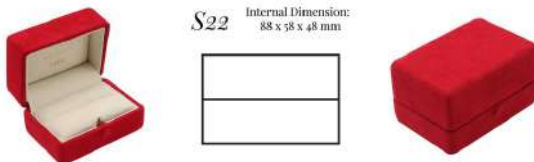

S22 DOUBLE RING CASE

Part of the **Monaco** Collection, Style and Elegance:
Internal Dimension (in mm): 88 x 58 x 48
Ring case for a pair of rings: Insert soft roll, foam padded, fixed in base, covered soft leather or real suede, lined real suede

This Jewel Box is shown with the following customization options:

- A) Outside Cover Material: Red Suede Leather RL658
- B/C/D) Tooling: none
- E) Front button fastener type: P3/B Big
- F) Inside lid top pad & joint & fillet in base: Cream Suede Leather RL657
- G) Inside Base Pad: Cream Suede Leather RL657
- H) Printed Logo Inside Lid: Gold FL02

[Read More](#)

SKU: S22