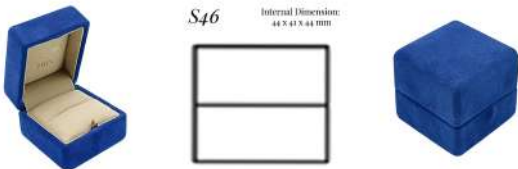

S46 SINGLE RING CASE

Part of the **Monaco** Collection, Style and Elegance:

Internal Dimension (in mm): 44 x 41 x 44

Single Ring Case, recommended with real leather or real suede cover: Insert soft roll, foam padded, fixed in base

This jewel box is shown with the following customization options:

A) Outside Cover Material: Blue Faux Suede FE1631

B/C/D) Tooling: none

E) Front button fastener type: P3/B

F) Inside lid top pad & joint & fillet in base: Cream Faux Suede FE1616

G) Inside Base Pad: Cream Faux Suede FE1616

H) Printed Logo Inside Lid: Gold FL02

[Read More](#)

SKU: S46