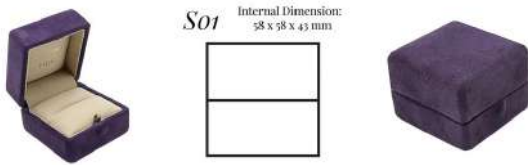

## S01 SINGLE RING CASE

Part of the **Monaco** Collection, Style and Elegance:

Internal Dimension (in mm): 58 x 58 x 43

Real Suede covered Ring Case: Insert soft roll, foam padded, fixed in base

*This jewel box is shown with the following customization options:*

A) Outside Cover Material: Purple Suede Leather RL661

B/C/D) Tooling: none

E) Front button fastener type: P3/B Big

F) Inside lid top pad & joint & fillet in base: Beige Suede Leather RL636

G) Inside Base Pad: Beige Suede Leather RL636

H) Printed Logo Inside Lid: Gold FL02

[Read More](#)

**SKU:** S01