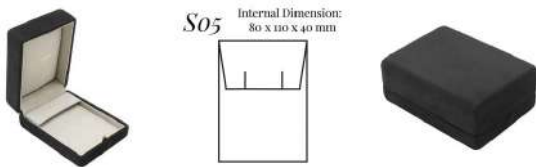

Part of the **Monaco** Collection, Style and Elegance:

Internal Dimension (in mm): 80 x 110 x 40

Earring Case with Insert lift out pad, covered soft leather or real suede, lined real suede

This Jewel Box is shown with the following customization options:

A) Outside Cover Material: Black Suede Leather RL652

B/C/D) Tooling: none

E) Front button fastener type: P3/B Big

F) Inside lid top pad & joint & fillet in base: Grey Suede Leather RL663

G) Inside Base Pad: Grey Suede Leather RL663

H) Printed Logo Inside Lid: Gold FL02

[Read More](#)

SKU: S05