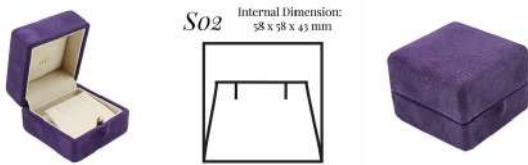

S02 STUD FLAP EARRING CASE

Part of the **Monaco** Collection, Style and Elegance:

Internal Dimension (in mm): 58 x 58 x 43

Real suede covered earring case: Insert lift out pad, lined real suede

This jewel box is shown with the following customization options:

A) Outside Cover Material: Purple Suede Leather RL661

B/C/D) Tooling: none

E) Front button fastener type: P3/B Big

F) Inside lid top pad & joint & fillet in base: Beige Suede Leather RL636

G) Inside Base Pad: Beige Suede Leather RL636

H) Printed Logo Inside Lid: Gold FL02

[Read More](#)

SKU: S02