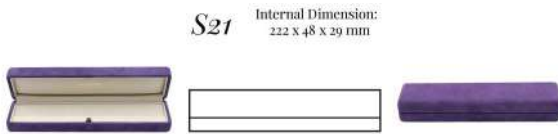

Part of the **Monaco** Collection, Style and Elegance:
Internal Dimension (in mm): 222 x 48 x 29
Inner base wedge insert, fixed in base, bracelet case is covered soft leather or real suede, lined real suede

This Jewel Box is shown with the following customization options:

- A) Outside Cover Material: Purple Suede Leather RL661
- B/C/D) Tooling: none
- E) Front button fastener type: P3/B Big
- F) Inside lid top pad & joint & fillet in base: Beige Suede Leather RL636
- G) Inside Base Pad: Beige Suede Leather RL636
- H) Printed Logo Inside Lid: Gold FL02

[Read More](#)

SKU: S21