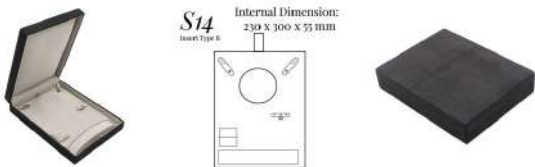

Part of the **Monaco** Collection, Style and Elegance:

Internal Dimension (in mm): 230 x 300 x 55

Jewellery Set Case: Inner base lift out, raised center, covered soft leather or real suede, lined real suede (Insert type B)

This Jewel Box is shown with the following customization options:

A) Outside Cover Material: Black Suede Leather RL652
B/C/D) Tooling: none

E) Front button fastener type: P5/B

F) Inside lid top pad & joint & fillet in base: Grey Suede Leather RL663

G) Inside Base Pad: Grey Suede Leather RL663

H) Printed Logo Inside Lid: Gold FL02

[Read More](#)

SKU: S14b