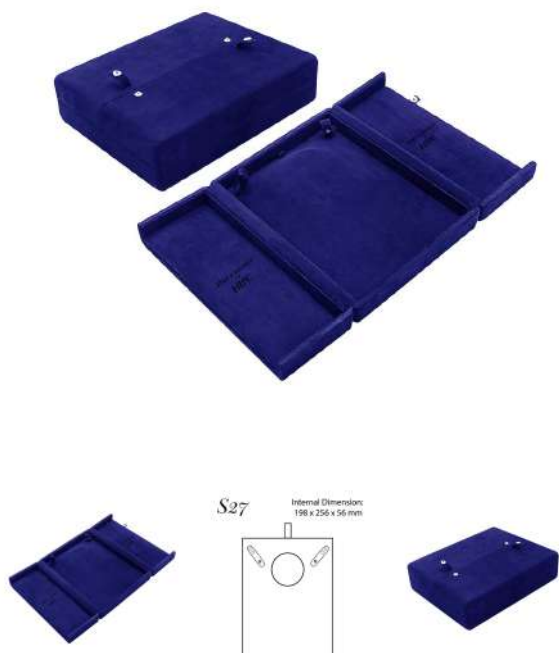

S27 NECKLACE CASE, DOUBLE DOOR OPENING

Part of the **Monaco** Collection, Style and Elegance:

Internal Dimension (in mm): 198 x 256 x 56

Double Door Necklace Case, recommended with real leather or real suede cover and lining: Inner base lift out pad with tag, raised neck two adjustable straps

This Jewel Box is shown with the following customization options:

A) Outside Cover Material: Blue Faux Suede FE1603

B/C/D) Tooling: none

E) Front button fastener type: M30

F) Inside lid top pad & joint & fillet in base: Blue Faux Suede FE1603

G) Inside Base Pad: Blue Faux Suede FE1603

H) Printed Logo Inside Lid: Black FL19

[Read More](#)

SKU: S27